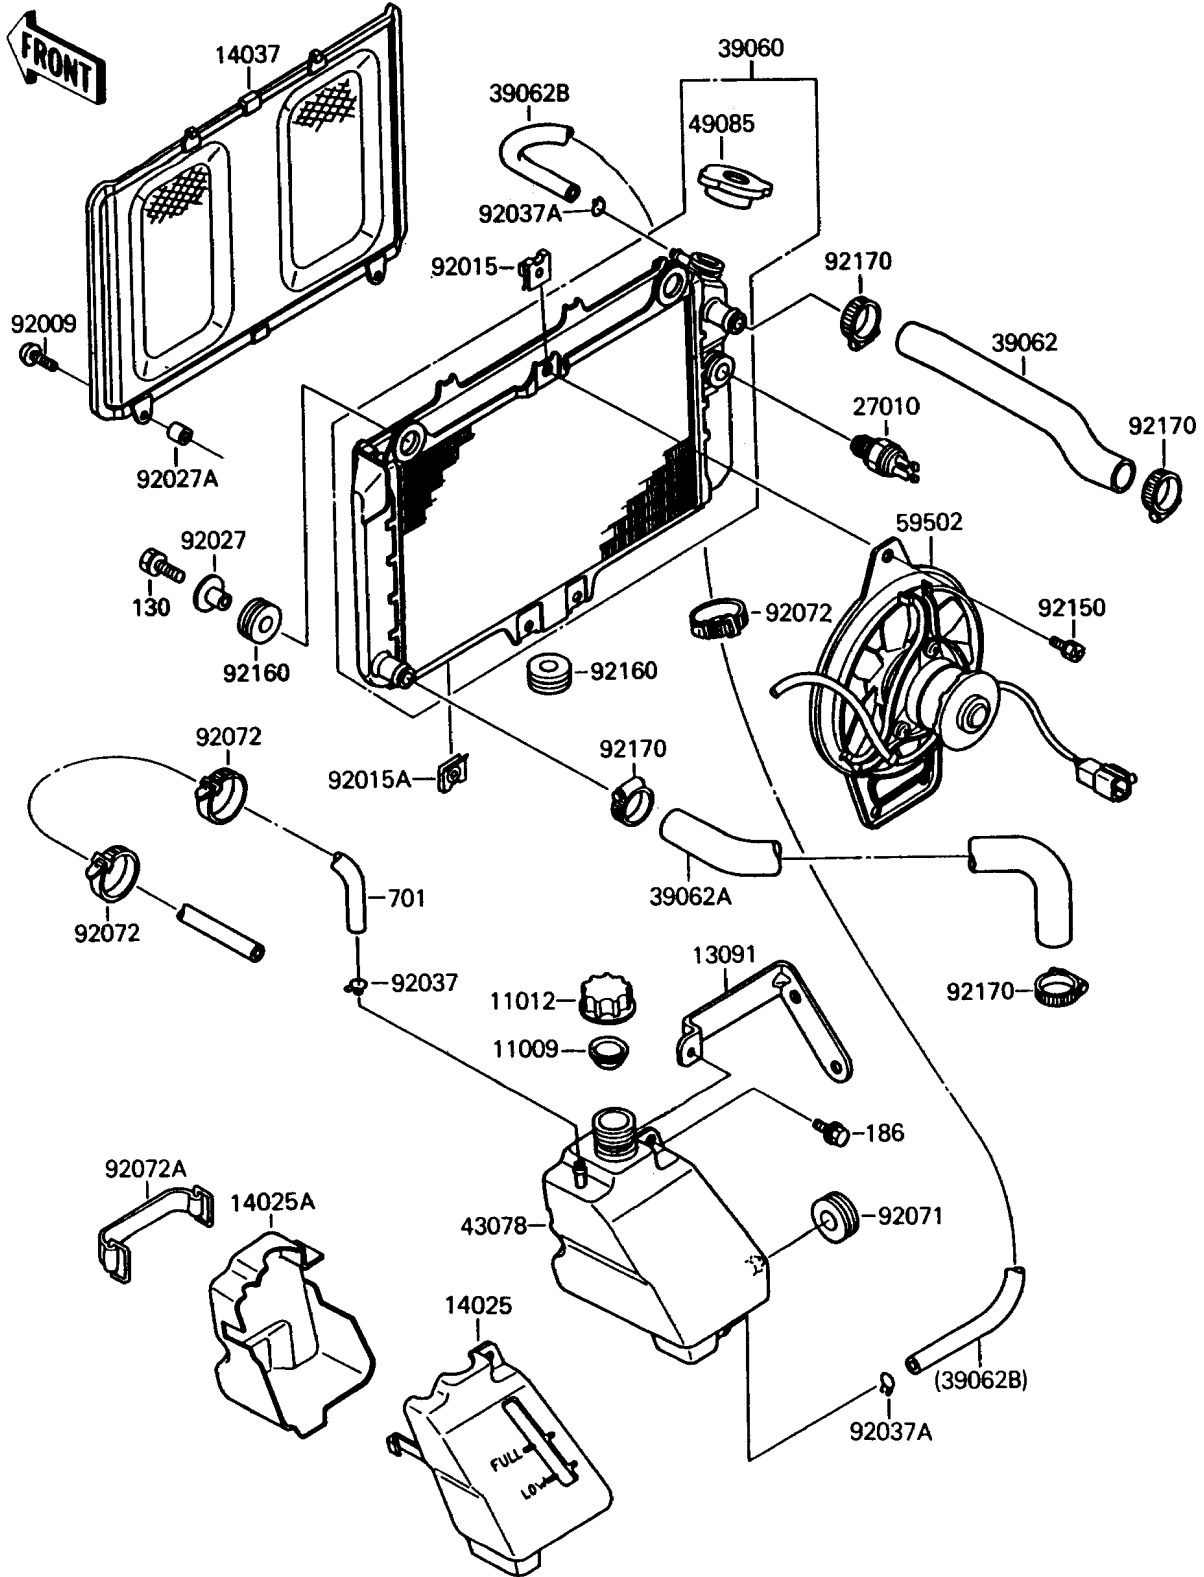

1991 Mojave 250 PARTS DIAGRAM

Radiator

E 3032

1991 Mojave 250 PARTS LIST

Radiator

ITEM NAME	PART NUMBER	QUANTITY
GASKET,RESERVOIR TANK CAP (Ref # 11009)	11009-1145	1
CAP (Ref # 11012)	11012-1084	1
HOLDER,RESERVOIR (Ref # 13091)	13091-1435	1
COVER,RESERVOIR (Ref # 14025)	14025-1991	1
COVER,RESERVOIR (Ref # 14025A)	14025-1992	1
SCREEN (Ref # 14037)	14037-1083	1
SWITCH,FAN (Ref # 27010)	27010-1206	1
RADIATOR (Ref # 39060)	39060-1071	1
HOSE-COOLING,HEAD-RADIATOR (Ref # 39062)	39062-1191	1
HOSE-COOLING,RADIATOR-PUMP (Ref # 39062A)	39062-1192	1
HOSE-COOLING (Ref # 39062B)	39062-1208	1
RESERVOIR,TANK (Ref # 43078)	43078-1061	1
CAP-ASSY-PRESSURE (Ref # 49085)	49085-1005	1
FAN-ASSY (Ref # 59502)	59502-1065	1
SCREW,TAPPING,6X20 (Ref # 92009)	92009-1422	2
NUT (Ref # 92015)	92015-1487	3
NUT,6MM (Ref # 92015A)	92015-1758	2
COLLAR,L=14 (Ref # 92027)	92027-1134	2
COLLAR,6.8X10X10.5 (Ref # 92027A)	92027-120	2
CLAMP,TUBE (Ref # 92037)	92037-010	1
CLAMP,TUBE (Ref # 92037A)	92037-147	2
GROMMET (Ref # 92071)	92071-1115	1
BAND,L=149 (Ref # 92072)	92072-031	3
BAND,L=82 (Ref # 92072A)	92072-053	1
BOLT,6X12 (Ref # 92150)	92150-1186	3
DAMPER (Ref # 92160)	92160-1007	3
CLAMP,COOLING HOSE (Ref # 92170)	92170-1033	4
BOLT-FLANGED,8X25,BLACK (Ref # 130)	130J0825	2
BOLT-UPSET-WP (Ref # 186)	186J0618	1

1991 Mojave 250 PARTS LIST

Radiator

ITEM NAME	PART NUMBER	QUANTITY
TUBE-PVC (Ref # 701)	701Q05750	1