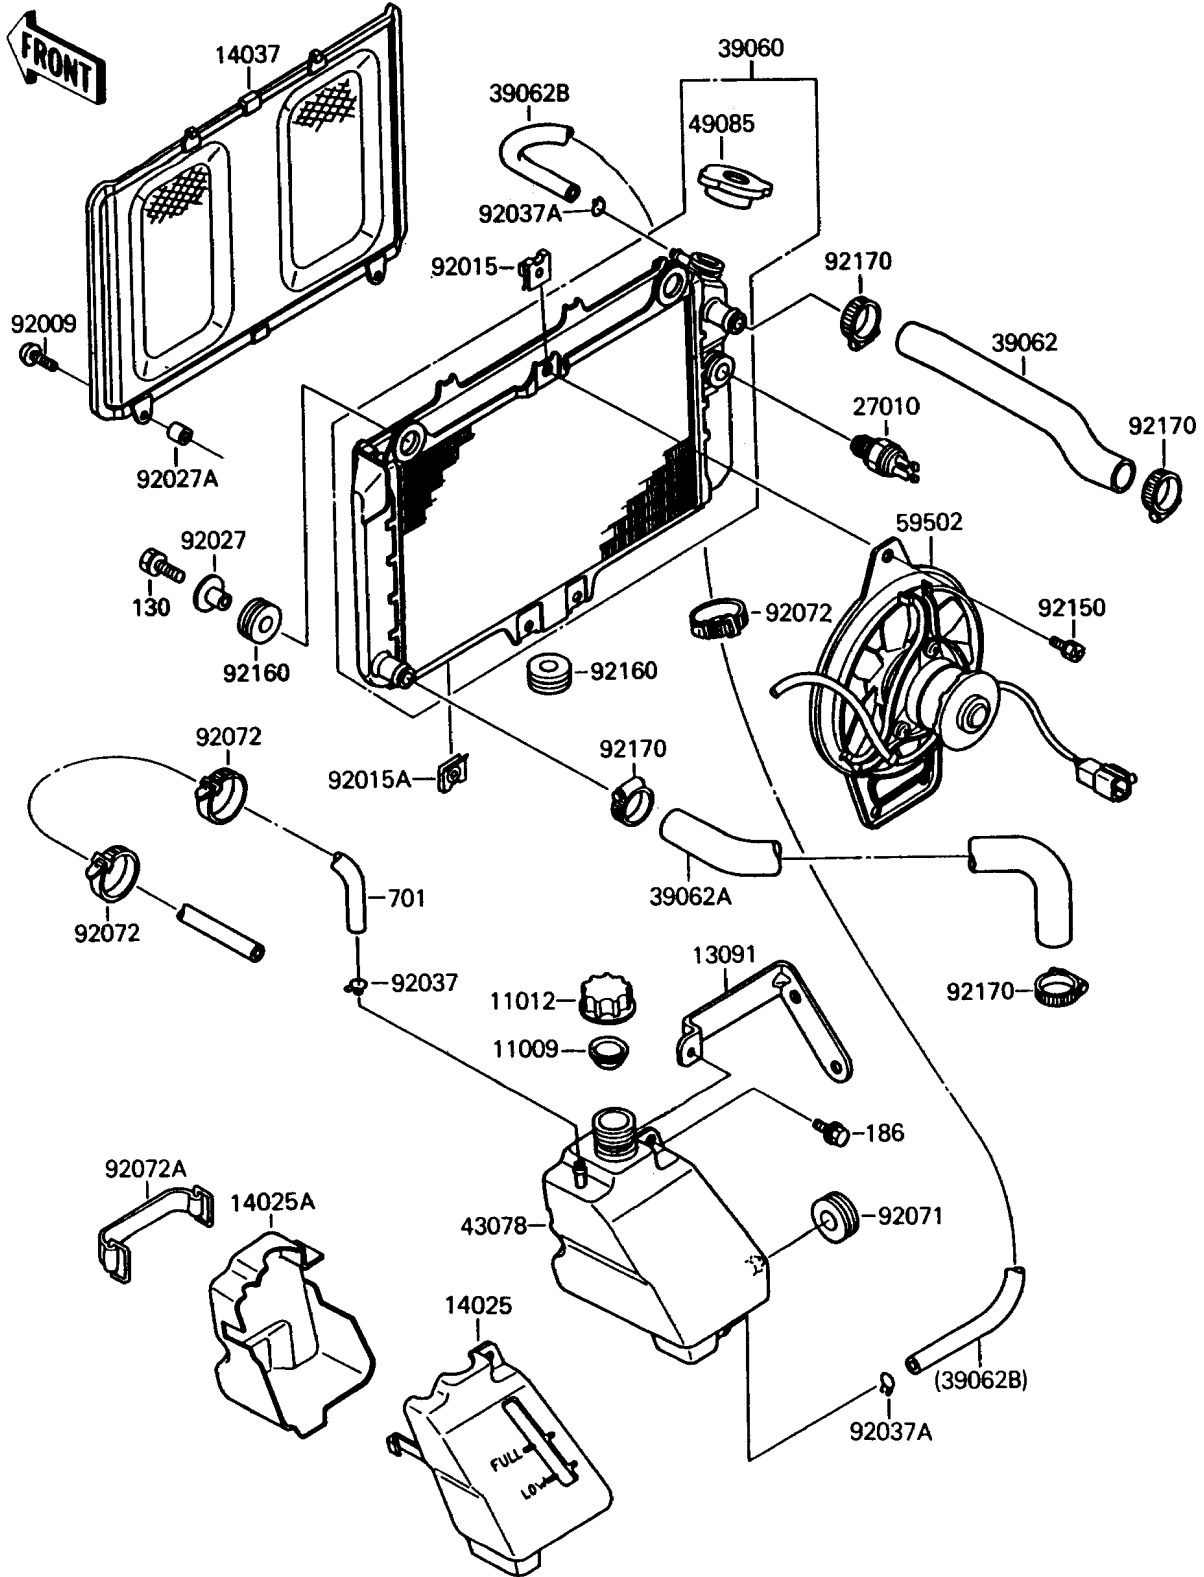

1991 Mojave 250 PARTS DIAGRAM

Radiator

E3032

1991 Mojave 250 PARTS LIST

Radiator

ITEM NAME	PART NUMBER	QUANTITY
GASKET,RESERVOIR TANK CAP (Ref # 11009)	11009-1145	1
CAP (Ref # 11012)	11012-1084	1
HOLDER,RESERVOIR (Ref # 13091)	13091-1435	1
COVER,RESERVOIR (Ref # 14025)	14025-1991	1
COVER,RESERVOIR (Ref # 14025A)	14025-1992	1
SCREEN (Ref # 14037)	14037-1083	1
SWITCH,FAN (Ref # 27010)	27010-1206	1
RADIATOR (Ref # 39060)	39060-1071	1
HOSE-COOLING,HEAD-RADIATOR (Ref # 39062)	39062-1191	1
HOSE-COOLING,RADIATOR-PUMP (Ref # 39062A)	39062-1192	1
HOSE-COOLING (Ref # 39062B)	39062-1208	1
RESERVOIR,TANK (Ref # 43078)	43078-1061	1
CAP-ASSY-PRESSURE (Ref # 49085)	49085-1005	1
FAN-ASSY (Ref # 59502)	59502-1065	1
SCREW,TAPPING,6X20 (Ref # 92009)	92009-1422	2
NUT (Ref # 92015)	92015-1487	3
NUT,6MM (Ref # 92015A)	92015-1758	2
COLLAR,L=14 (Ref # 92027)	92027-1134	2
COLLAR,6.8X10X10.5 (Ref # 92027A)	92027-120	2
CLAMP,TUBE (Ref # 92037)	92037-010	1
CLAMP,TUBE (Ref # 92037A)	92037-147	2
GROMMET (Ref # 92071)	92071-1115	1
BAND,L=149 (Ref # 92072)	92072-031	3
BAND,L=82 (Ref # 92072A)	92072-053	1
BOLT,6X12 (Ref # 92150)	92150-1186	3
DAMPER (Ref # 92160)	92160-1007	3
CLAMP,COOLING HOSE (Ref # 92170)	92170-1033	4
BOLT-FLANGED,8X25,BLACK (Ref # 130)	130J0825	2
BOLT-UPSET-WP (Ref # 186)	186J0618	1

1991 Mojave 250 PARTS LIST

Radiator

ITEM NAME	PART NUMBER	QUANTITY
TUBE-PVC (Ref # 701)	701Q05750	1