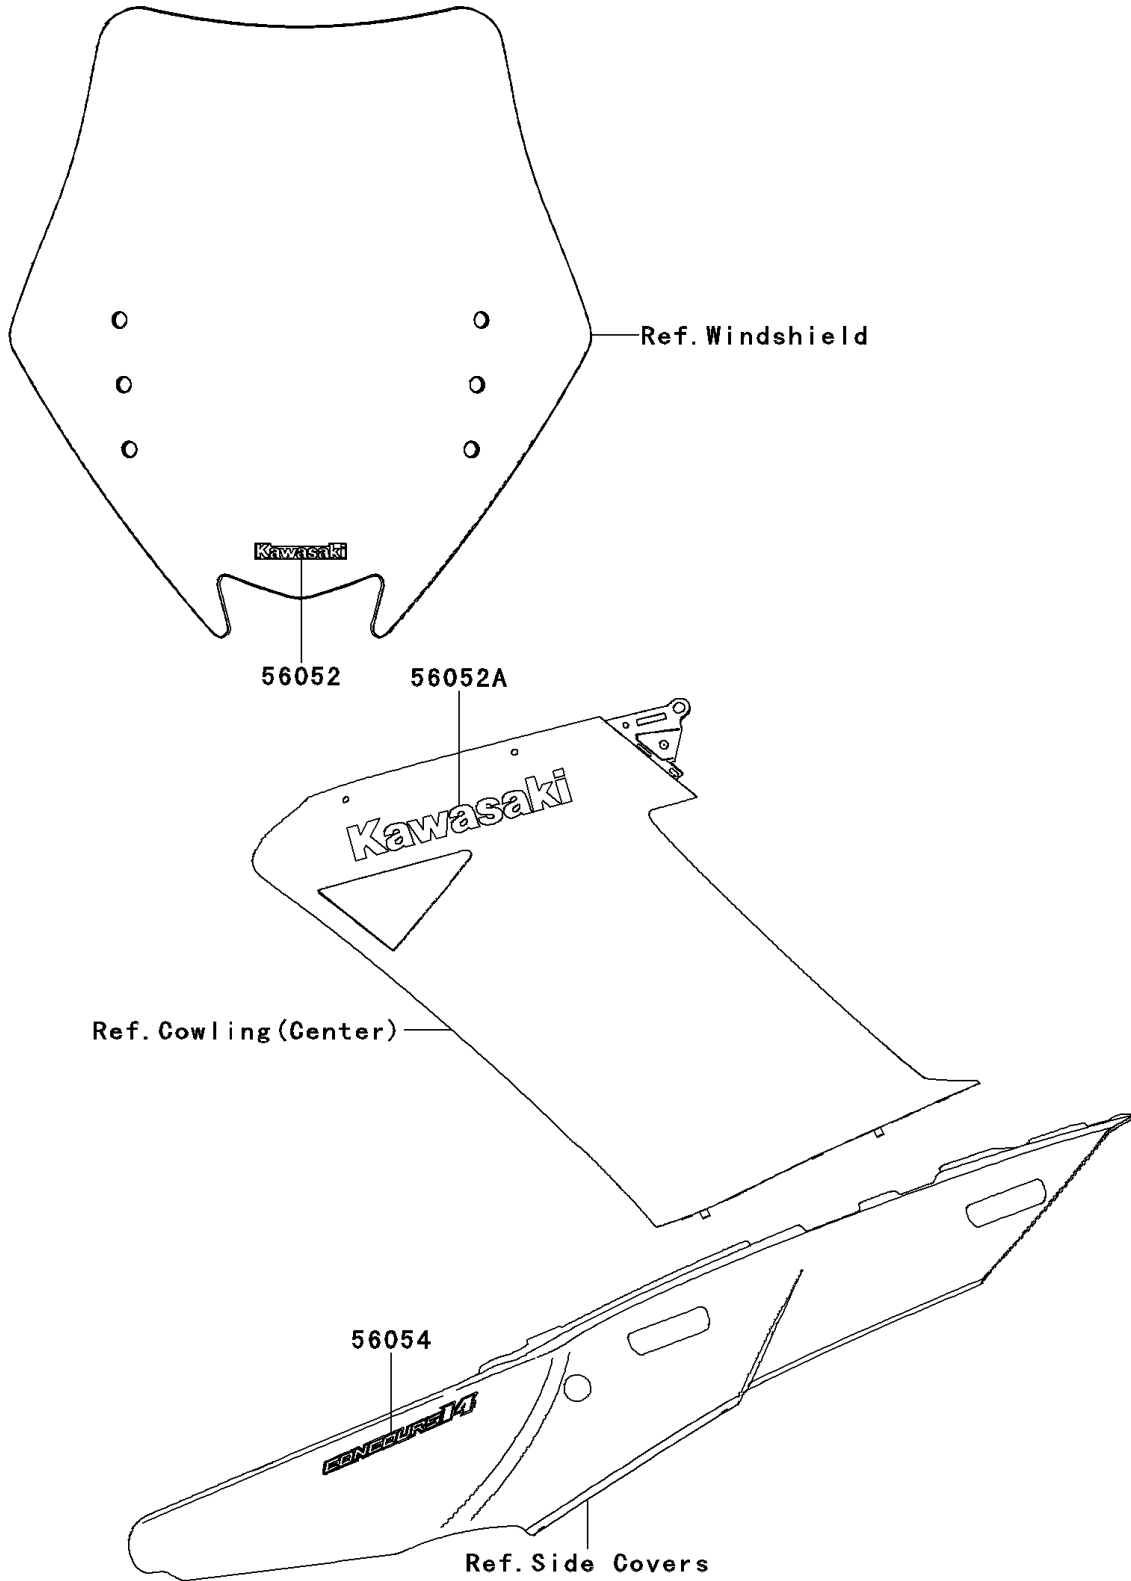

2008 Concours™ 14 PARTS DIAGRAM

Decals

F2861

2008 Concours™ 14 PARTS LIST

Decals

ITEM NAME	PART NUMBER	QUANTITY
MARK,WINDSHIELD (Ref # 56052)	56052-0819	1
MARK,CNT COWLING,KAWASAKI (Ref # 56052A)	56052-0866	2
MARK,SEAT COVER,CONCOURS 14 (Ref # 56054)	56054-0033	2