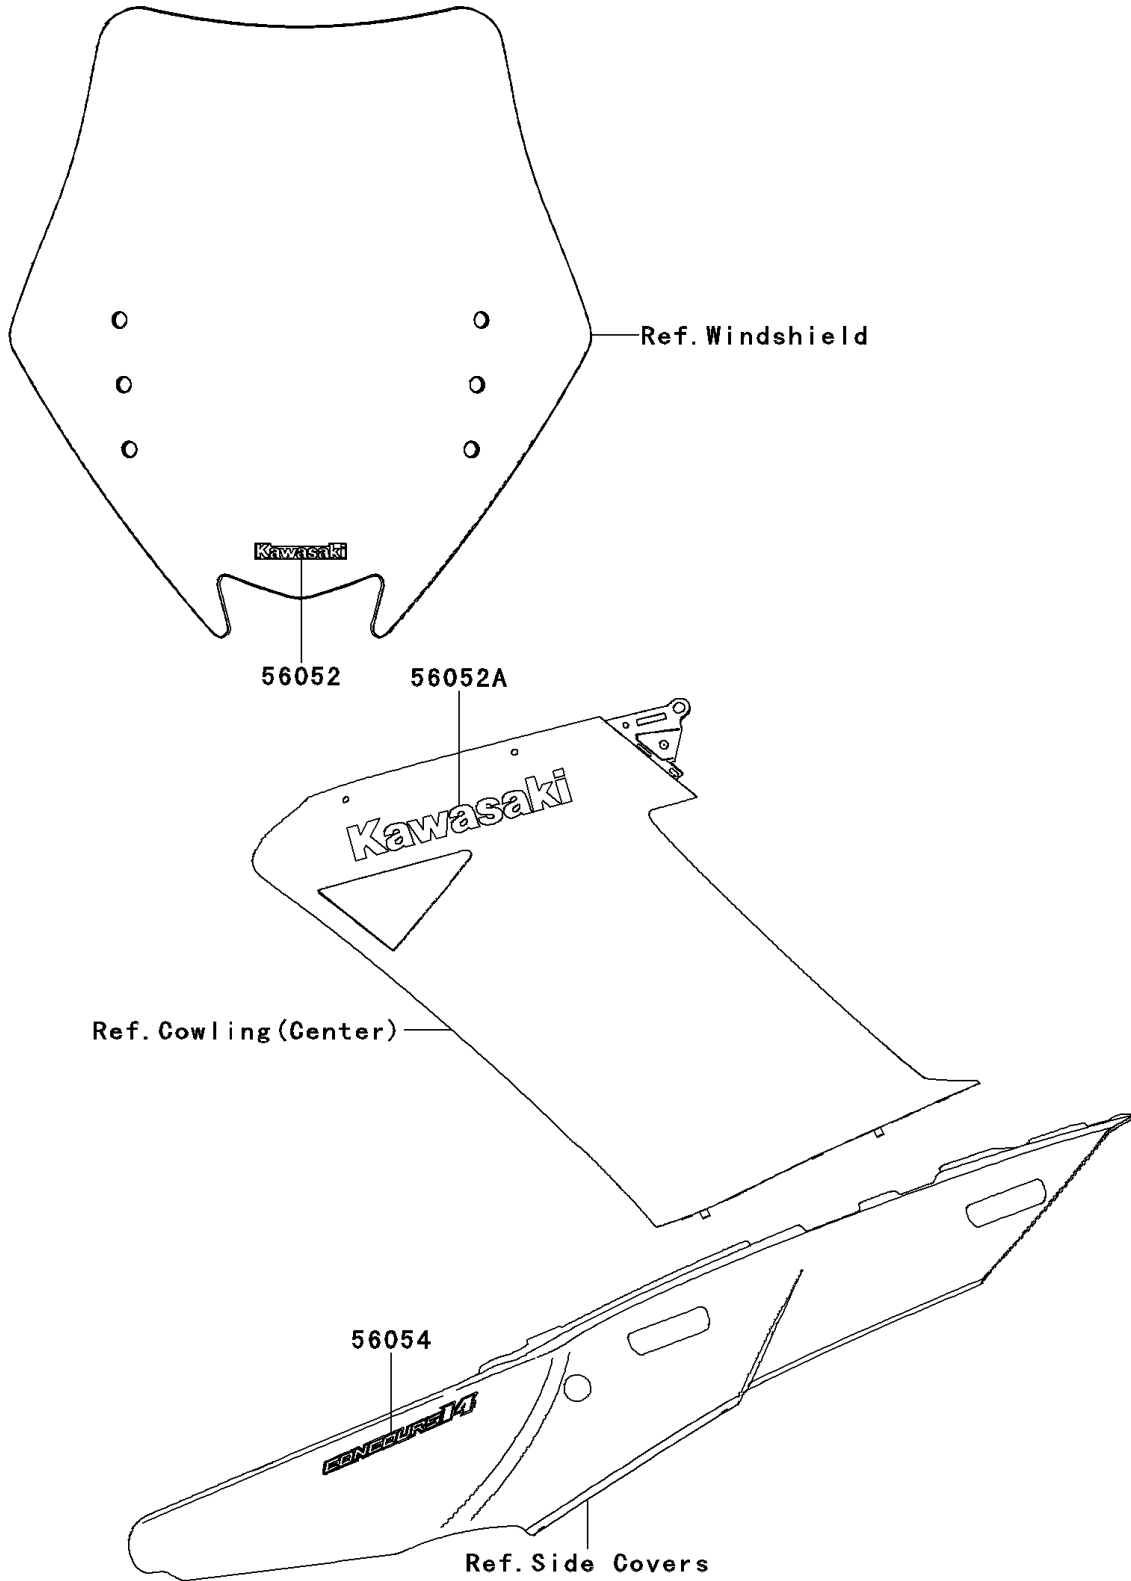

2009 Concours™ 14 PARTS DIAGRAM

Decals

F2861

2009 Concours™ 14 PARTS LIST

Decals

ITEM NAME	PART NUMBER	QUANTITY
MARK,WINDSHIELD (Ref # 56052)	56052-0819	1
MARK,CNT COWLING,KAWASAKI (Ref # 56052A)	56052-0866	2
MARK,SEAT COVER,CONCOURS 14 (Ref # 56054)	56054-0033	2