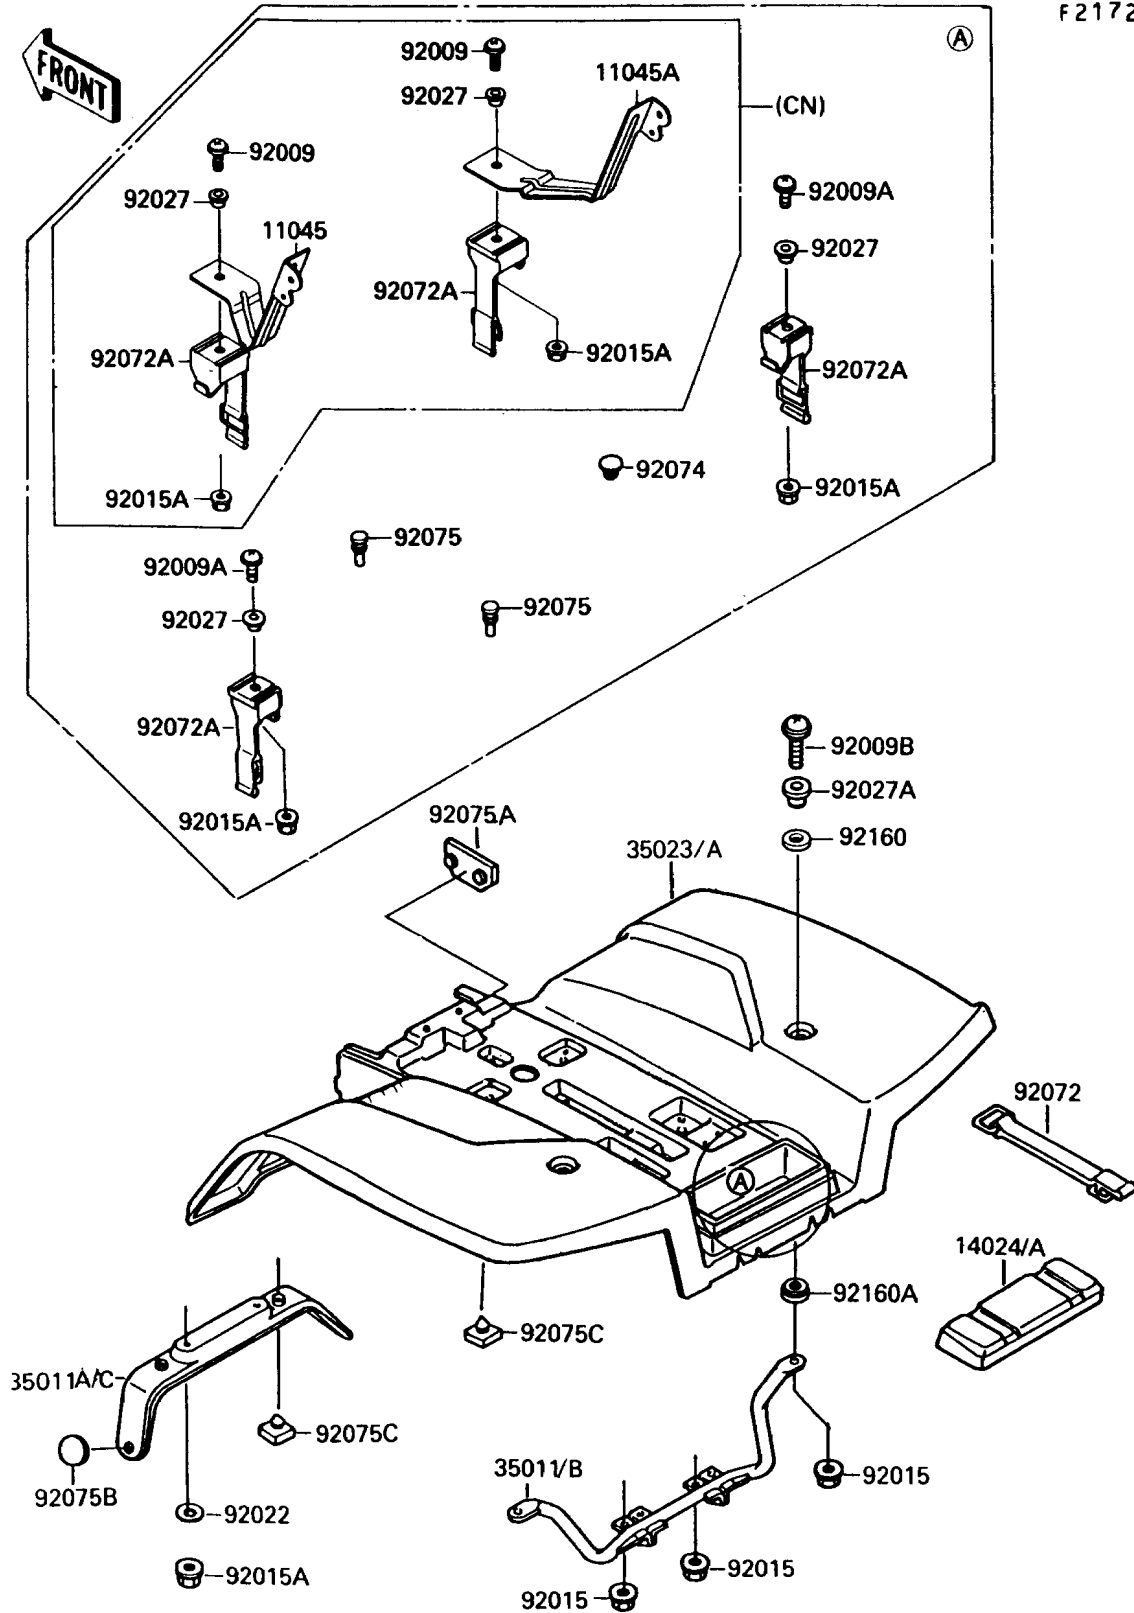

1992 Mojave 250 PARTS DIAGRAM

Rear Fender

F2172

1992 Mojave 250 PARTS LIST

Rear Fender

ITEM NAME	PART NUMBER	QUANTITY
BRACKET,REFLECTOR,LH (Ref # 11045)	11045-1569	1
BRACKET,REFLECTOR,RH (Ref # 11045A)	11045-1570	1
COVER,REAR FENDER,P.WHITE (Ref # 14024)	14024-1283-6F	1
STAY,REAR FENDER (Ref # 35011)	35011-1304	1
STAY,REAR FENDER (Ref # 35011A)	35011-1316	1
FENDER-REAR,P.WHITE (Ref # 35023)	35023-1167-6F	1
SCREW,6X18,BLACK (Ref # 92009)	92009-1181	2
SCREW,6X14 (Ref # 92009A)	92009-1288	2
SCREW,6X25 (Ref # 92009B)	92009-1465	2
NUT,FLANGED,6MM,BLACK (Ref # 92015)	92015-1237	6
NUT,LOCK,FLANGED,6MM (Ref # 92015A)	92015-1339	4
WASHER,6.5X20X1.6 (Ref # 92022)	92022-1804	2
COLLAR,L=5.1 (Ref # 92027)	92027-1260	2
COLLAR (Ref # 92027A)	92027-1767	2
BAND,L=150 (Ref # 92072)	92072-1203	2
BAND (Ref # 92072A)	92072-1215	2
PLUG,11X3.2 (Ref # 92074)	92074-038	1
DAMPER (Ref # 92075)	92075-1808	2
DAMPER (Ref # 92075A)	92075-1860	1
DAMPER (Ref # 92075B)	92075-1861	2
DAMPER (Ref # 92075C)	92075-1882	6
DAMPER (Ref # 92160)	92160-1011	2
DAMPER (Ref # 92160A)	92160-1017	2