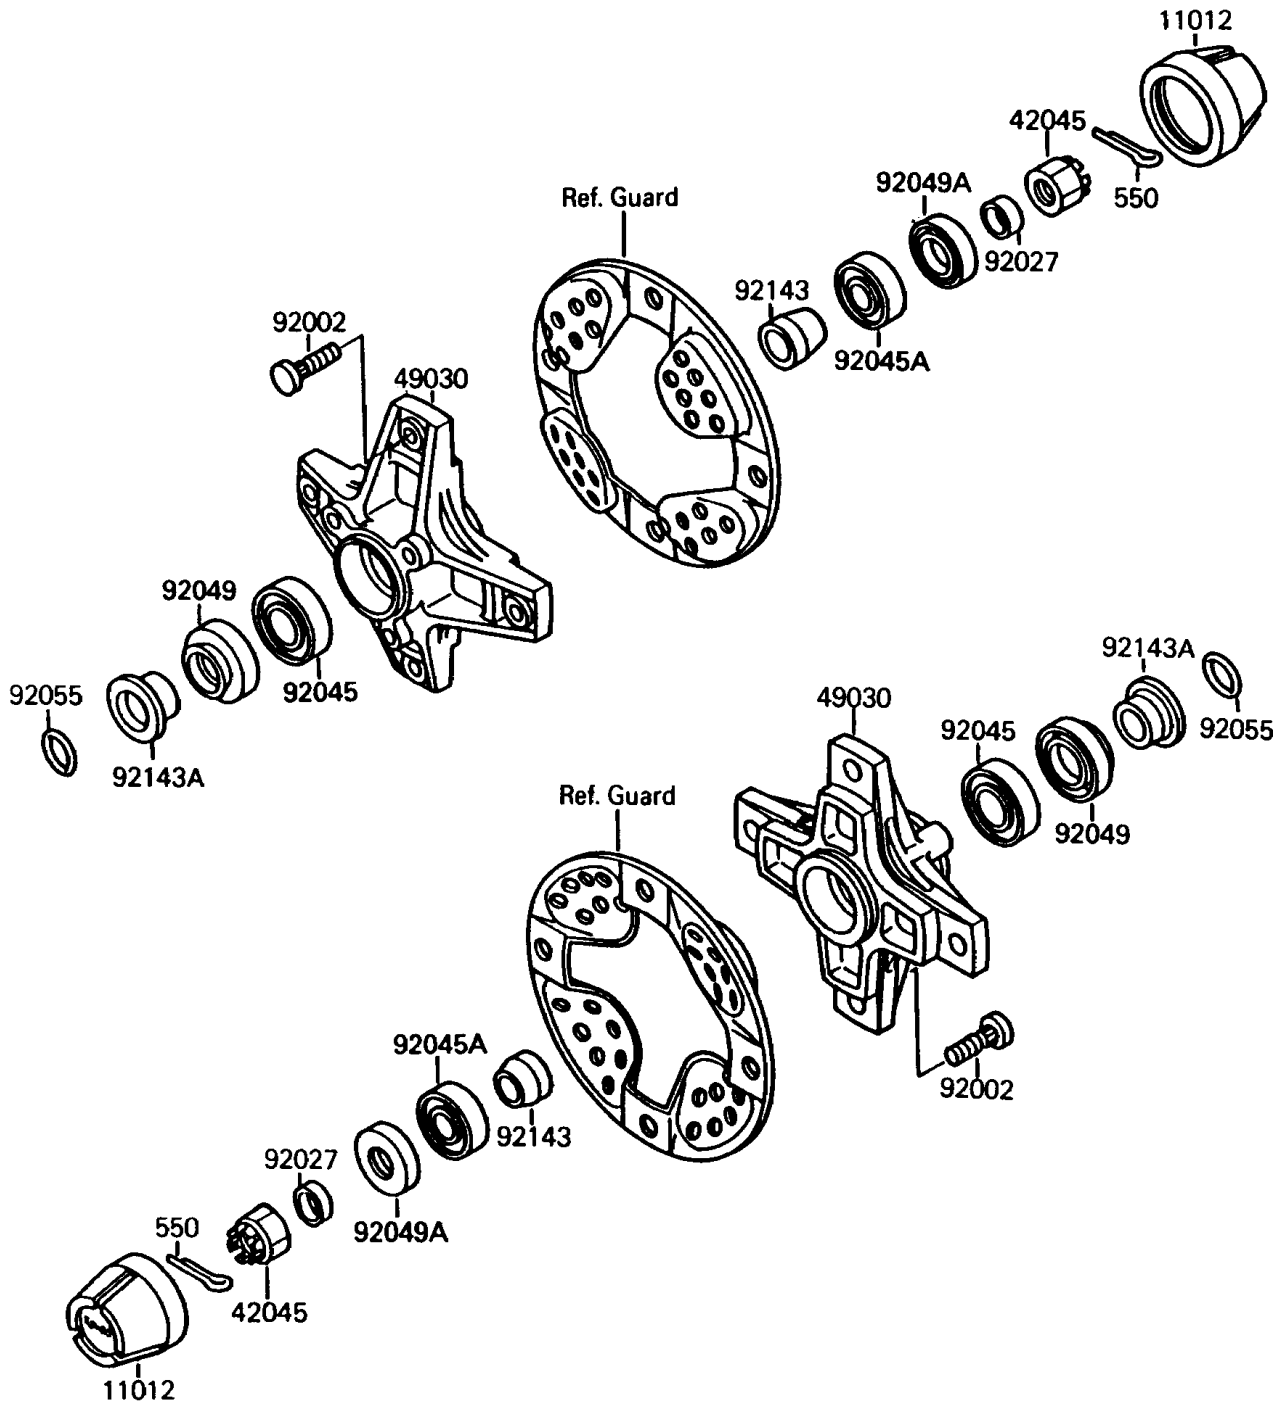

1991 Mojave 250 PARTS DIAGRAM

Front Hub

F2230

1991 Mojave 250 PARTS LIST

Front Hub

ITEM NAME	PART NUMBER	QUANTITY
CAP,WHEEL (Ref # 11012)	11012-1519	2
NUT,CASTLE,16MM (Ref # 42045)	42045-014	2
HUB,FR (Ref # 49030)	49030-1084	2
BOLT,10X30 (Ref # 92002)	92002-1388	8
COLLAR,16.0X22X9.5 (Ref # 92027)	92027-1815	2
BEARING-BALL,60/222RS (Ref # 92045)	92045-1170	2
BEARING-BALL,6203DDU2 AV2S (Ref # 92045A)	92045-1228	2
SEAL-OIL,SDD4 28 44 8 (Ref # 92049)	92049-1260	2
SEAL-OIL (Ref # 92049A)	92049-1318	2
RING-O,21.5MM (Ref # 92055)	92055-1293	2
COLLAR,L=25 (Ref # 92143)	92143-1007	2
COLLAR,L=14.1 (Ref # 92143A)	92143-1008	2
PIN-COTTER,4.0X30 (Ref # 550)	550D4030	2