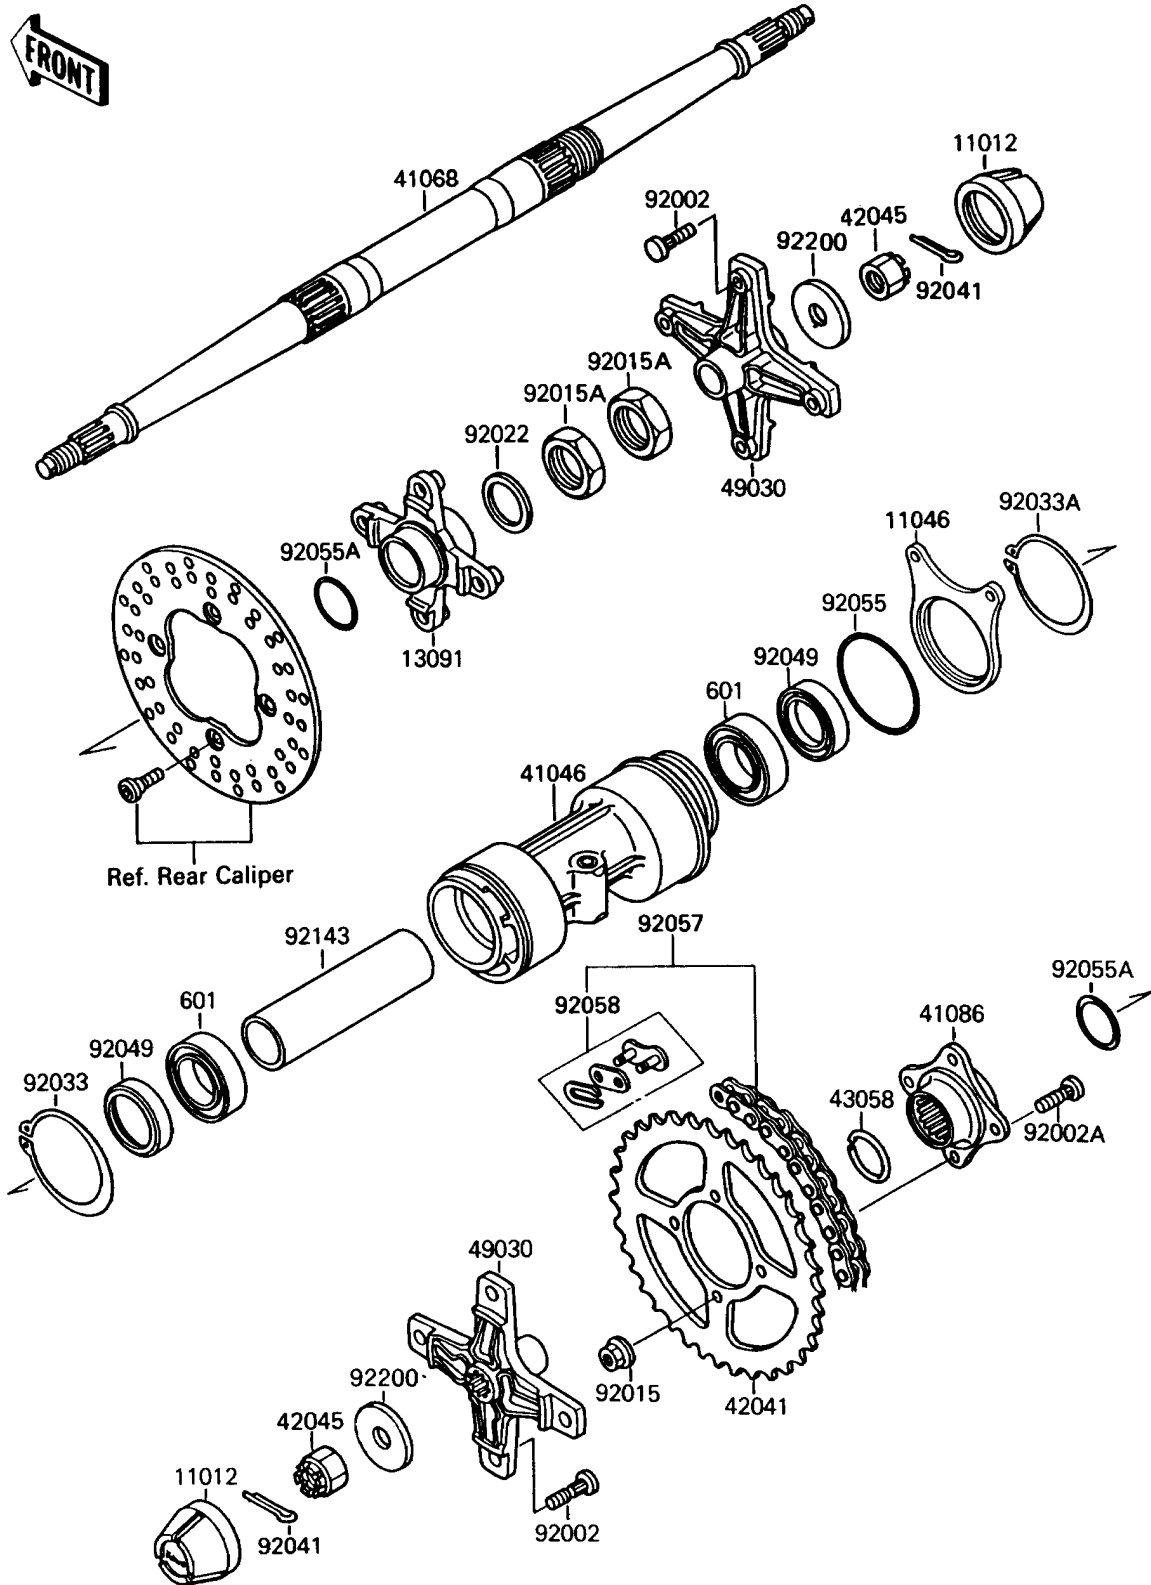

# 1990 Mojave 250 PARTS DIAGRAM

Rear Hub

F2240

# 1990 Mojave 250 PARTS LIST

## Rear Hub

ITEM NAME	PART NUMBER	QUANTITY
CAP,WHEEL (Ref # 11012)	11012-1519	2
BRACKET,CALIPER (Ref # 11046)	11046-1062	1
HOLDER,DISC PLATE (Ref # 13091)	13091-1449	1
HOUSING-BEARING (Ref # 41046)	41046-1086	1
AXLE,RR (Ref # 41068)	41068-1235	1
FLANGE,REAR SPROCKET (Ref # 41086)	41086-1070	1
SPROCKET-HUB,43T (Ref # 42041)	42041-1243	1
NUT,CASTLE,18MM (Ref # 42045)	42045-018	2
RING,SNAP (Ref # 43058)	43058-1060	1
HUB,RR (Ref # 49030)	49030-1078	2
BOLT,10X30 (Ref # 92002)	92002-1388	8
BOLT,10MM (Ref # 92002A)	92002-1459	4
NUT,FLANGED,10MM (Ref # 92015)	92015-1335	4
NUT,LOCK,37MM (Ref # 92015A)	92015-1545	2
WASHER,37.5X48X2.3 (Ref # 92022)	92022-1746	1
RING-SNAP,95MM (Ref # 92033)	92033-1216	1
RING-SNAP,75MM (Ref # 92033A)	92033-1217	1
COTTER,4.0X35 (Ref # 92041)	92041-1053	2
SEAL-OIL (Ref # 92049)	92049-1237	2
RING-O,76MM (Ref # 92055)	92055-1213	1
RING-O,38MM (Ref # 92055A)	92055-1317	2
CHAIN,DRIVE,EK520SR-O2X90L (Ref # 92057)	92057-1254	1
JOINT-CHAIN (Ref # 92058)	92058-1060	1
COLLAR,L=159 (Ref # 92143)	92143-1036	1
WASHER,18.5X52X4.5 (Ref # 92200)	92200-1139	2
BEARING-BALL,#6008UU (Ref # 601)	601A6008UU	2