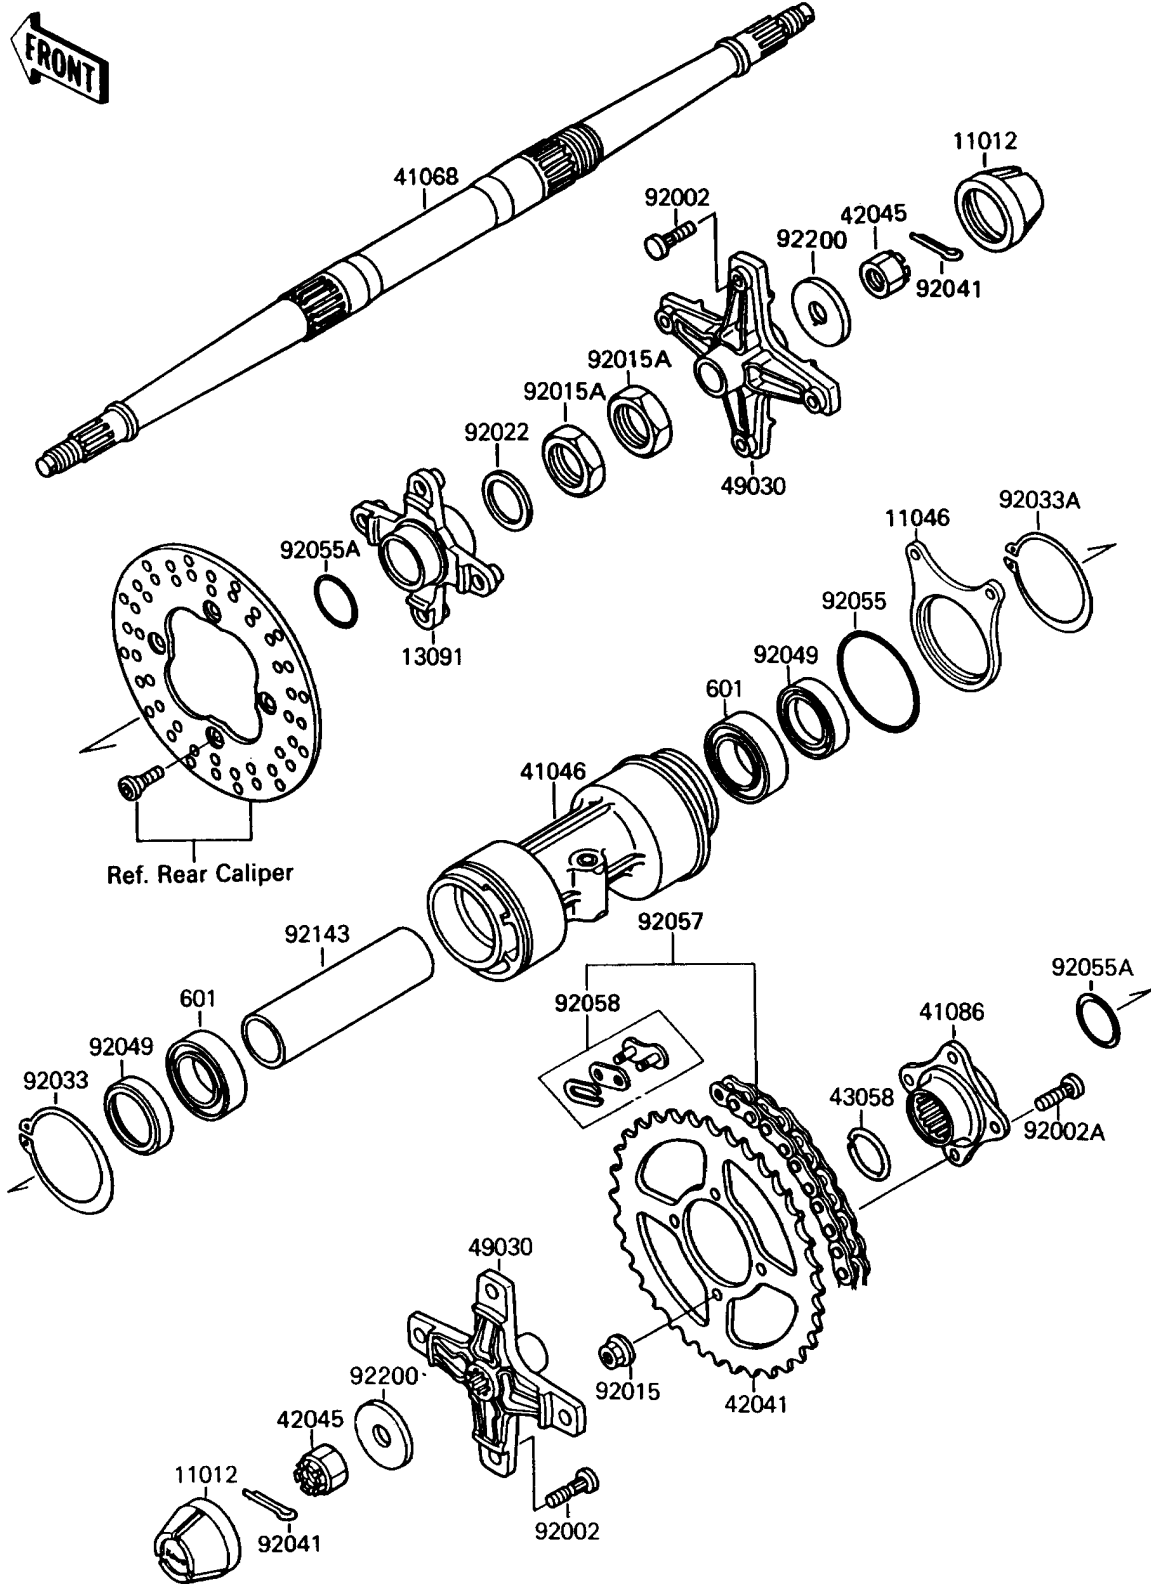

1991 Mojave 250 PARTS DIAGRAM

Rear Hub

F2240

1991 Mojave 250 PARTS LIST

Rear Hub

ITEM NAME	PART NUMBER	QUANTITY
CAP,WHEEL (Ref # 11012)	11012-1519	2
BRACKET,CALIPER (Ref # 11046)	11046-1062	1
HOLDER,DISC PLATE (Ref # 13091)	13091-1449	1
HOUSING-BEARING (Ref # 41046)	41046-1086	1
AXLE,RR (Ref # 41068)	41068-1235	1
FLANGE,REAR SPROCKET (Ref # 41086)	41086-1070	1
SPROCKET-HUB,43T (Ref # 42041)	42041-1243	1
NUT,CASTLE,18MM (Ref # 42045)	42045-018	2
RING,SNAP (Ref # 43058)	43058-1060	1
HUB,RR (Ref # 49030)	49030-1078	2
BOLT,10X30 (Ref # 92002)	92002-1388	8
BOLT,10MM (Ref # 92002A)	92002-1459	4
NUT,FLANGED,10MM (Ref # 92015)	92015-1335	4
NUT,LOCK,37MM (Ref # 92015A)	92015-1545	2
WASHER,37.5X48X2.3 (Ref # 92022)	92022-1746	1
RING-SNAP,95MM (Ref # 92033)	92033-1216	1
RING-SNAP,75MM (Ref # 92033A)	92033-1217	1
COTTER,4.0X35 (Ref # 92041)	92041-1053	2
SEAL-OIL (Ref # 92049)	92049-1237	2
RING-O,76MM (Ref # 92055)	92055-1213	1
RING-O,38MM (Ref # 92055A)	92055-1317	2
CHAIN,DRIVE,EK520SR-O2X90L (Ref # 92057)	92057-1254	1
JOINT-CHAIN (Ref # 92058)	92058-1060	1
COLLAR,L=159 (Ref # 92143)	92143-1036	1
WASHER,18.5X52X4.5 (Ref # 92200)	92200-1139	2
BEARING-BALL,#6008UU (Ref # 601)	601A6008UU	2