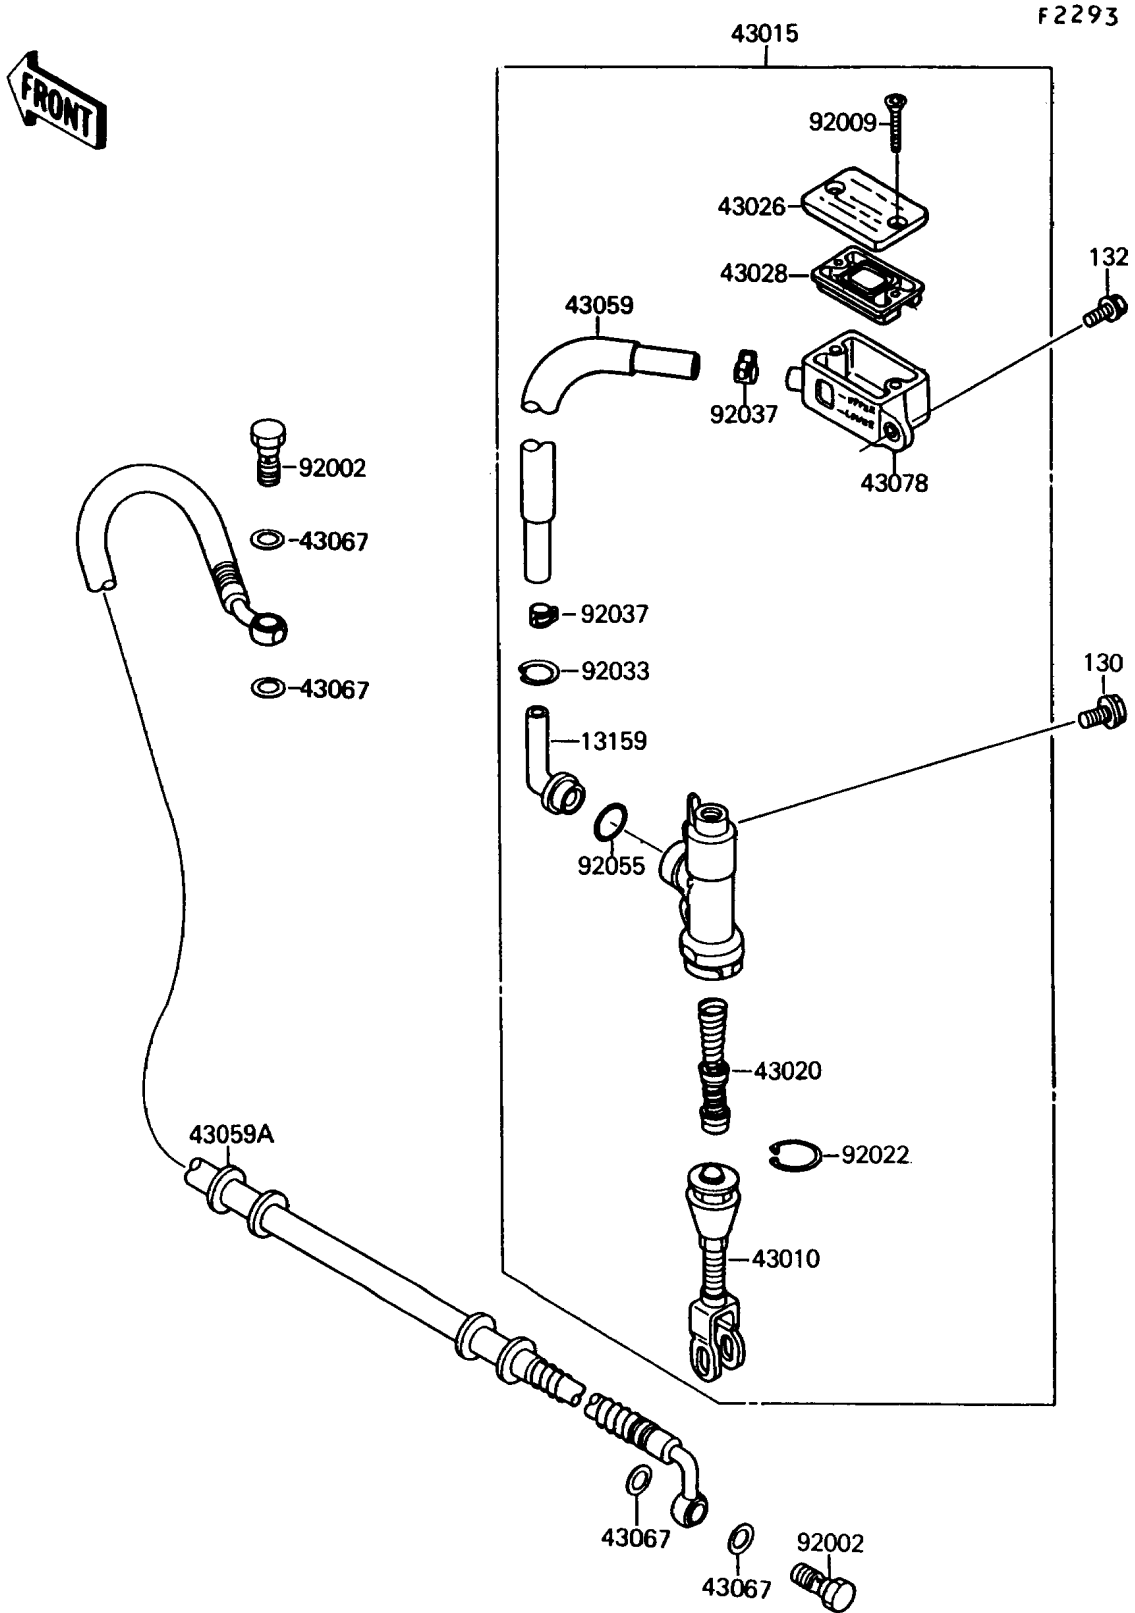

1993 Mojave 250 PARTS DIAGRAM

Rear Master Cylinder

1993 Mojave 250 PARTS LIST

Rear Master Cylinder

ITEM NAME	PART NUMBER	QUANTITY
CONNECTOR,RR MASTER CYLINDER (Ref # 13159)	13159-1052	1
ROD-ASSY-BRAKE,RR (Ref # 43010)	43010-1060	1
CYLINDER-ASSY-MASTER,RR (Ref # 43015)	43015-1326	1
PISTON-COMP-BRAKE (Ref # 43020)	43020-1063	1
CAP-BRAKE (Ref # 43026)	43026-1022	1
DIAPHRAGM (Ref # 43028)	43028-1061	1
HOSE-BRAKE,RR MASTER CYLINDER (Ref # 43059)	43059-1369	1
HOSE-BRAKE,RR (Ref # 43059A)	43059-1397	1
WASHER,10.5X15X1.5 (Ref # 43067)	43067-001	4
RESERVOIR (Ref # 43078)	43078-1078	1
BOLT,OIL,L=23 (Ref # 92002)	92002-1888	2
SCREW,5MM (Ref # 92009)	92009-1409	2
WASHER,CIRCRIP (Ref # 92022)	92022-1601	1
RING-SNAP,20.5MM (Ref # 92033)	92033-1186	1
CLAMP,BRAKE HOSE (Ref # 92037)	92037-1547	2
RING-O,MASTER CYLINDER (Ref # 92055)	92055-1251	1
BOLT-FLANGED (Ref # 130)	130S0814	2
BOLT-FLANGED-SMALL (Ref # 132)	132G0614	1