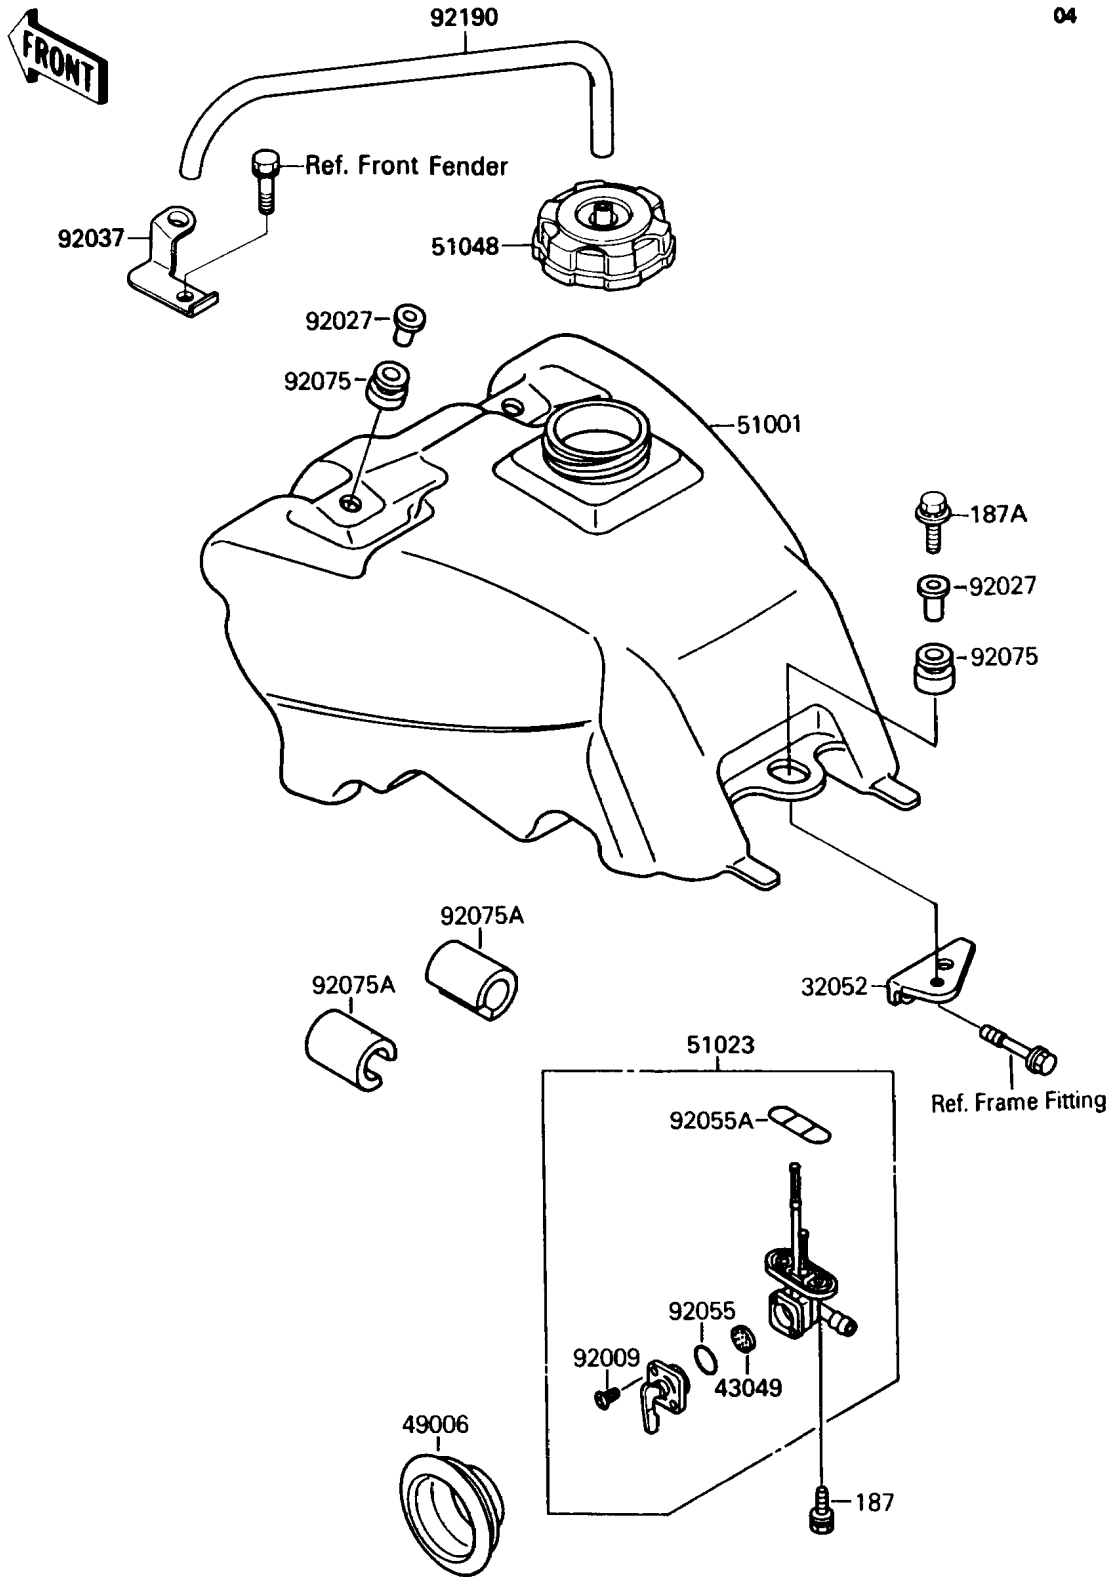

1989 Mojave 250 PARTS DIAGRAM

Fuel Tank

F 24 10

04

1989 Mojave 250 PARTS LIST

Fuel Tank

ITEM NAME	PART NUMBER	QUANTITY
BRACKET-TANK (Ref # 32052)	32052-1232	1
PACKING,FUEL TAP LEVER (Ref # 43049)	43049-1017	1
BOOT (Ref # 49006)	49006-1192	1
TANK-COMP-FUEL (Ref # 51001)	51001-1244	1
TAP-ASSY,FUEL (Ref # 51023)	51023-1146	1
CAP-ASSY-TANK,FUEL (Ref # 51048)	51048-1090	1
SCREW,3X5 (Ref # 92009)	92009-1123	2
COLLAR,L=16.1 (Ref # 92027)	92027-1847	3
CLAMP,TUBE (Ref # 92037)	92037-1961	1
RING-O,FUEL TAP LEVER (Ref # 92055)	92055-1111	1
RING-O,FUEL TAP PACKING (Ref # 92055A)	92055-1348	1
DAMPER (Ref # 92075)	92075-1787	3
DAMPER,FUEL TANK (Ref # 92075A)	92075-1835	2
TUBE,4.7X9.5X350 (Ref # 92190)	92190-1022	1
BOLT-UPSET-WSP (Ref # 187)	187B0614	2
BOLT-UPSET-WSP (Ref # 187A)	187D0630	1