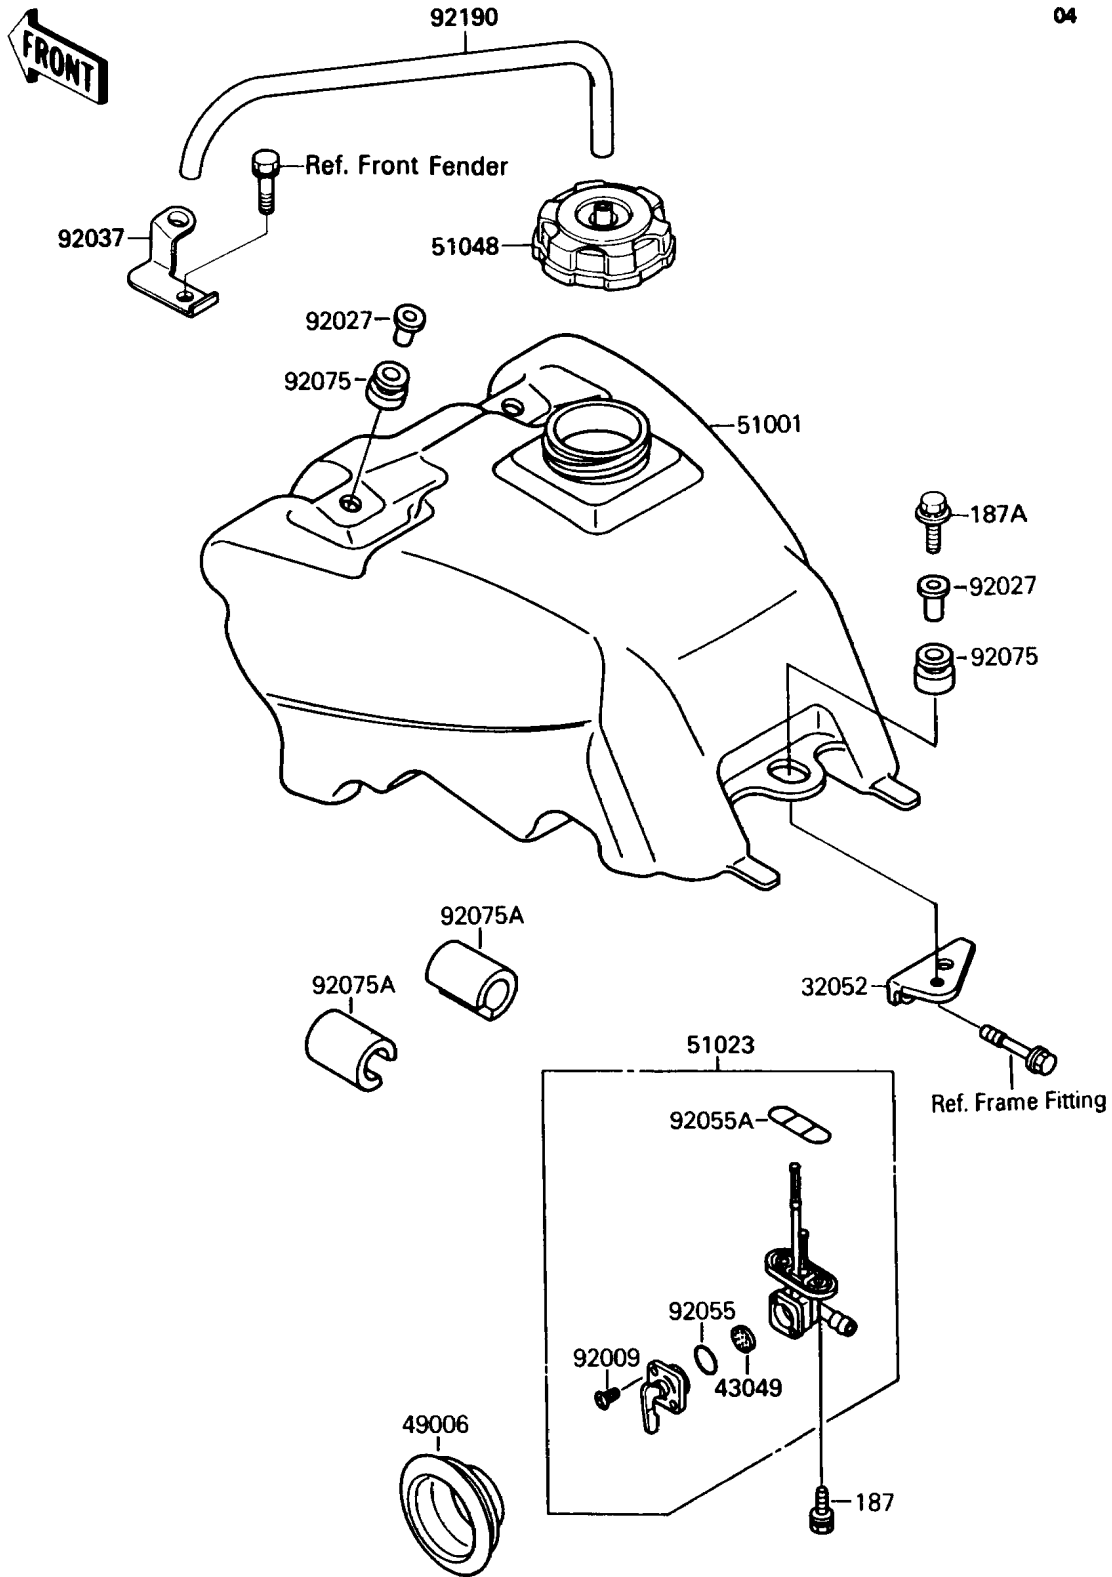

1991 Mojave 250 PARTS DIAGRAM

Fuel Tank

F 24 10

04

1991 Mojave 250 PARTS LIST

Fuel Tank

ITEM NAME	PART NUMBER	QUANTITY
BRACKET-TANK (Ref # 32052)	32052-1232	1
PACKING,FUEL TAP LEVER (Ref # 43049)	43049-1017	1
BOOT (Ref # 49006)	49006-1192	1
TANK-COMP-FUEL (Ref # 51001)	51001-1244	1
TAP-ASSY,FUEL (Ref # 51023)	51023-1146	1
CAP-ASSY-TANK,FUEL (Ref # 51048)	51048-1090	1
SCREW,3X5 (Ref # 92009)	92009-1123	2
COLLAR,L=16.1 (Ref # 92027)	92027-1847	3
CLAMP,TUBE (Ref # 92037)	92037-1961	1
RING-O,FUEL TAP LEVER (Ref # 92055)	92055-1111	1
RING-O,FUEL TAP PACKING (Ref # 92055A)	92055-1348	1
DAMPER (Ref # 92075)	92075-1787	3
DAMPER,FUEL TANK (Ref # 92075A)	92075-1835	2
TUBE,4.7X9.5X350 (Ref # 92190)	92190-1022	1
BOLT-UPSET-WSP (Ref # 187)	187B0614	2
BOLT-UPSET-WSP (Ref # 187A)	187D0630	1