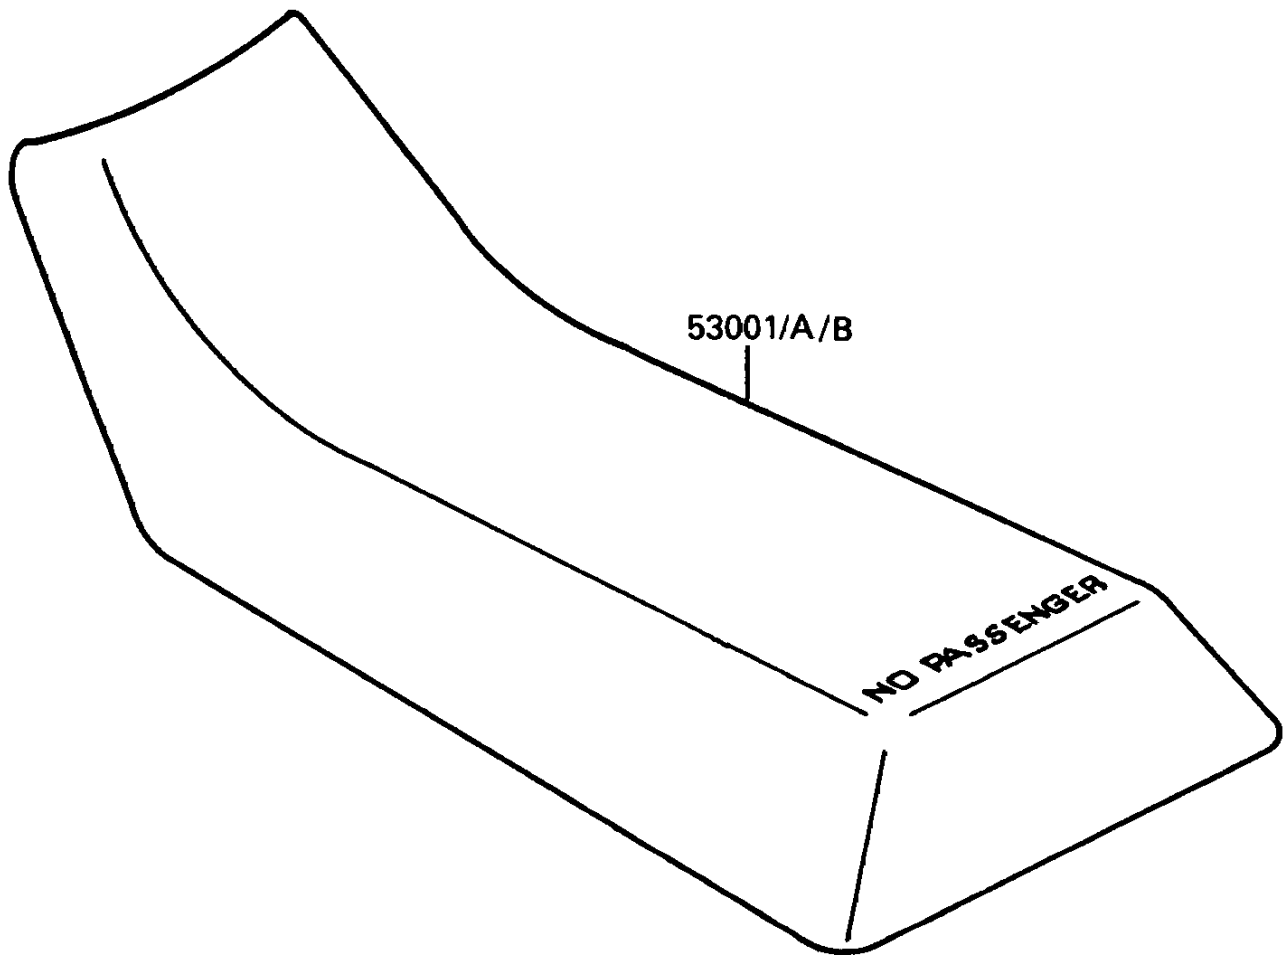

1993 Mojave 250 PARTS DIAGRAM

Seat

F2510

1993 Mojave 250 PARTS LIST

Seat

ITEM NAME	PART NUMBER	QUANTITY
SEAT-ASSY,J.S.VIOLET (Ref # 53001B)	53001-1537-PJ	1