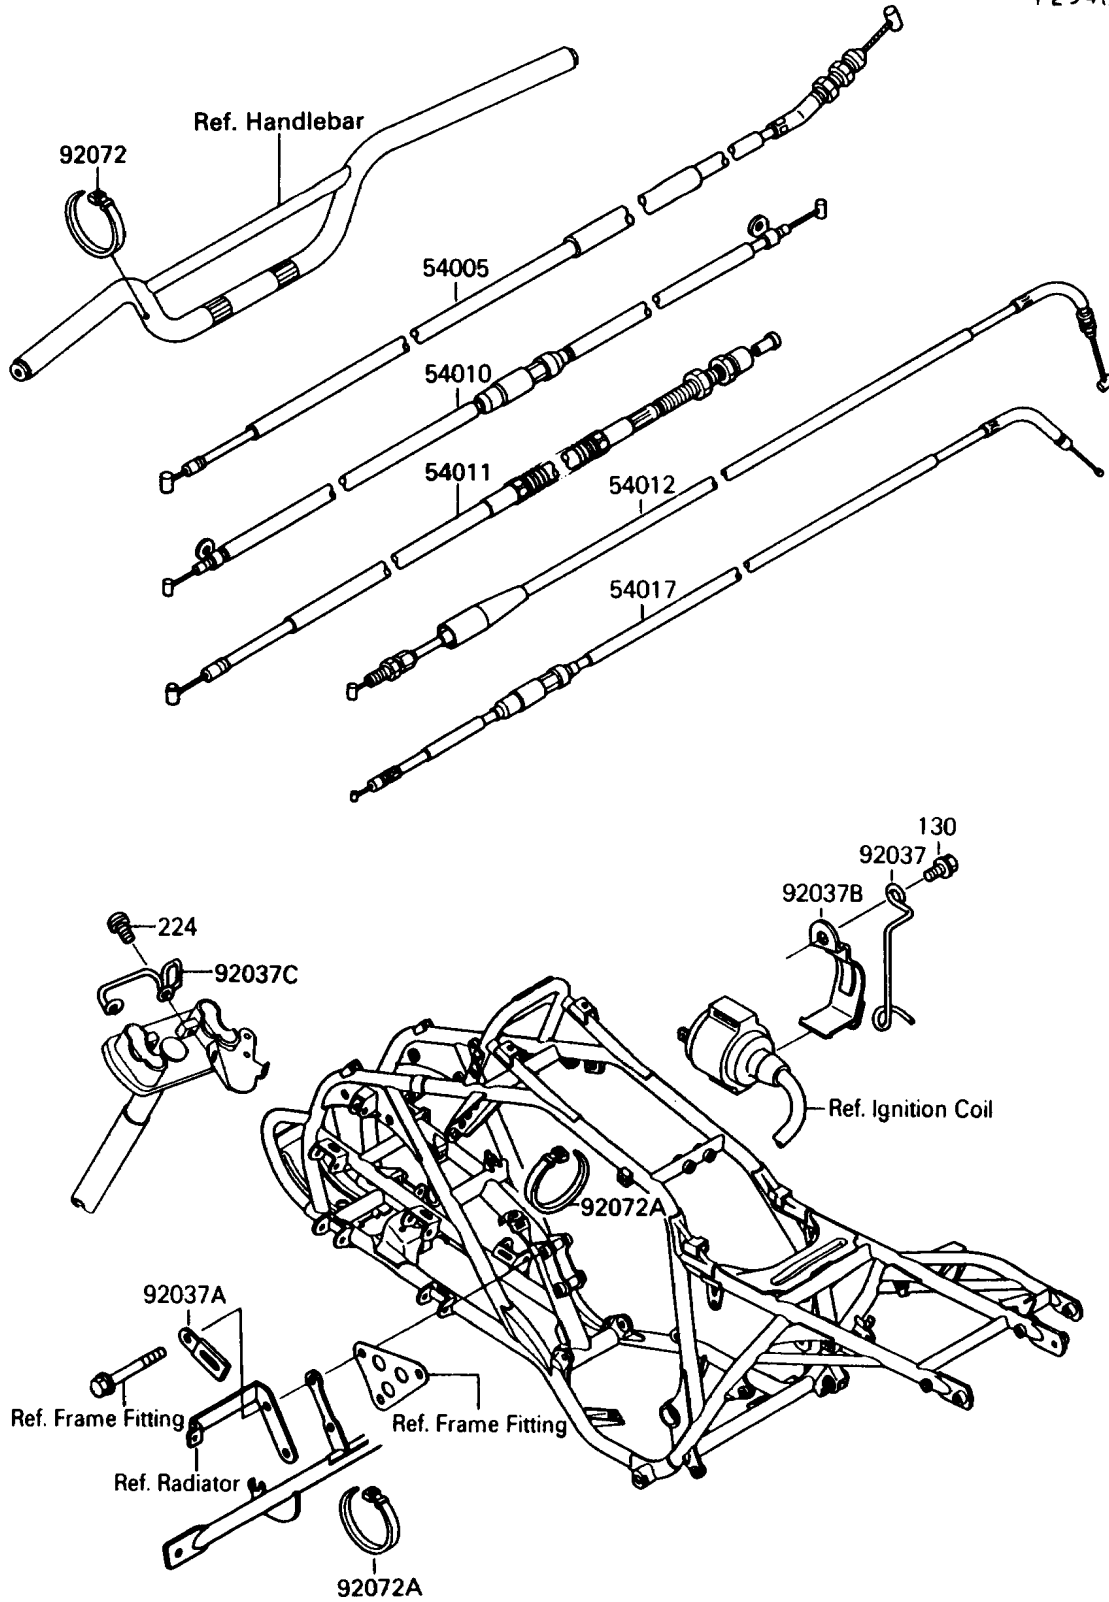

1989 Mojave 250 PARTS DIAGRAM

Cable

F2540

1989 Mojave 250 PARTS LIST

Cable

ITEM NAME	PART NUMBER	QUANTITY
CABLE-BRAKE,PARKING (Ref # 54005)	54005-1131	1
CABLE,REVERSE (Ref # 54010)	54010-1059	1
CABLE-CLUTCH (Ref # 54011)	54011-1266	1
CABLE-THROTTLE (Ref # 54012)	54012-1301	1
CABLE-STARTER (Ref # 54017)	54017-1080	1
CLAMP,CABLE (Ref # 92037)	92037-1779	1
CLAMP (Ref # 92037A)	92037-1780	1
CLAMP,CABLE (Ref # 92037B)	92037-1806	1
CLAMP,CABLE (Ref # 92037C)	92037-1819	1
BAND,L=123 (Ref # 92072)	92072-030	1
BAND,L=149 (Ref # 92072A)	92072-031	3
BOLT-FLANGED,6X12 (Ref # 130)	130B0612	1
SCREW-PAN-WP-CROS (Ref # 224)	224C0614	2