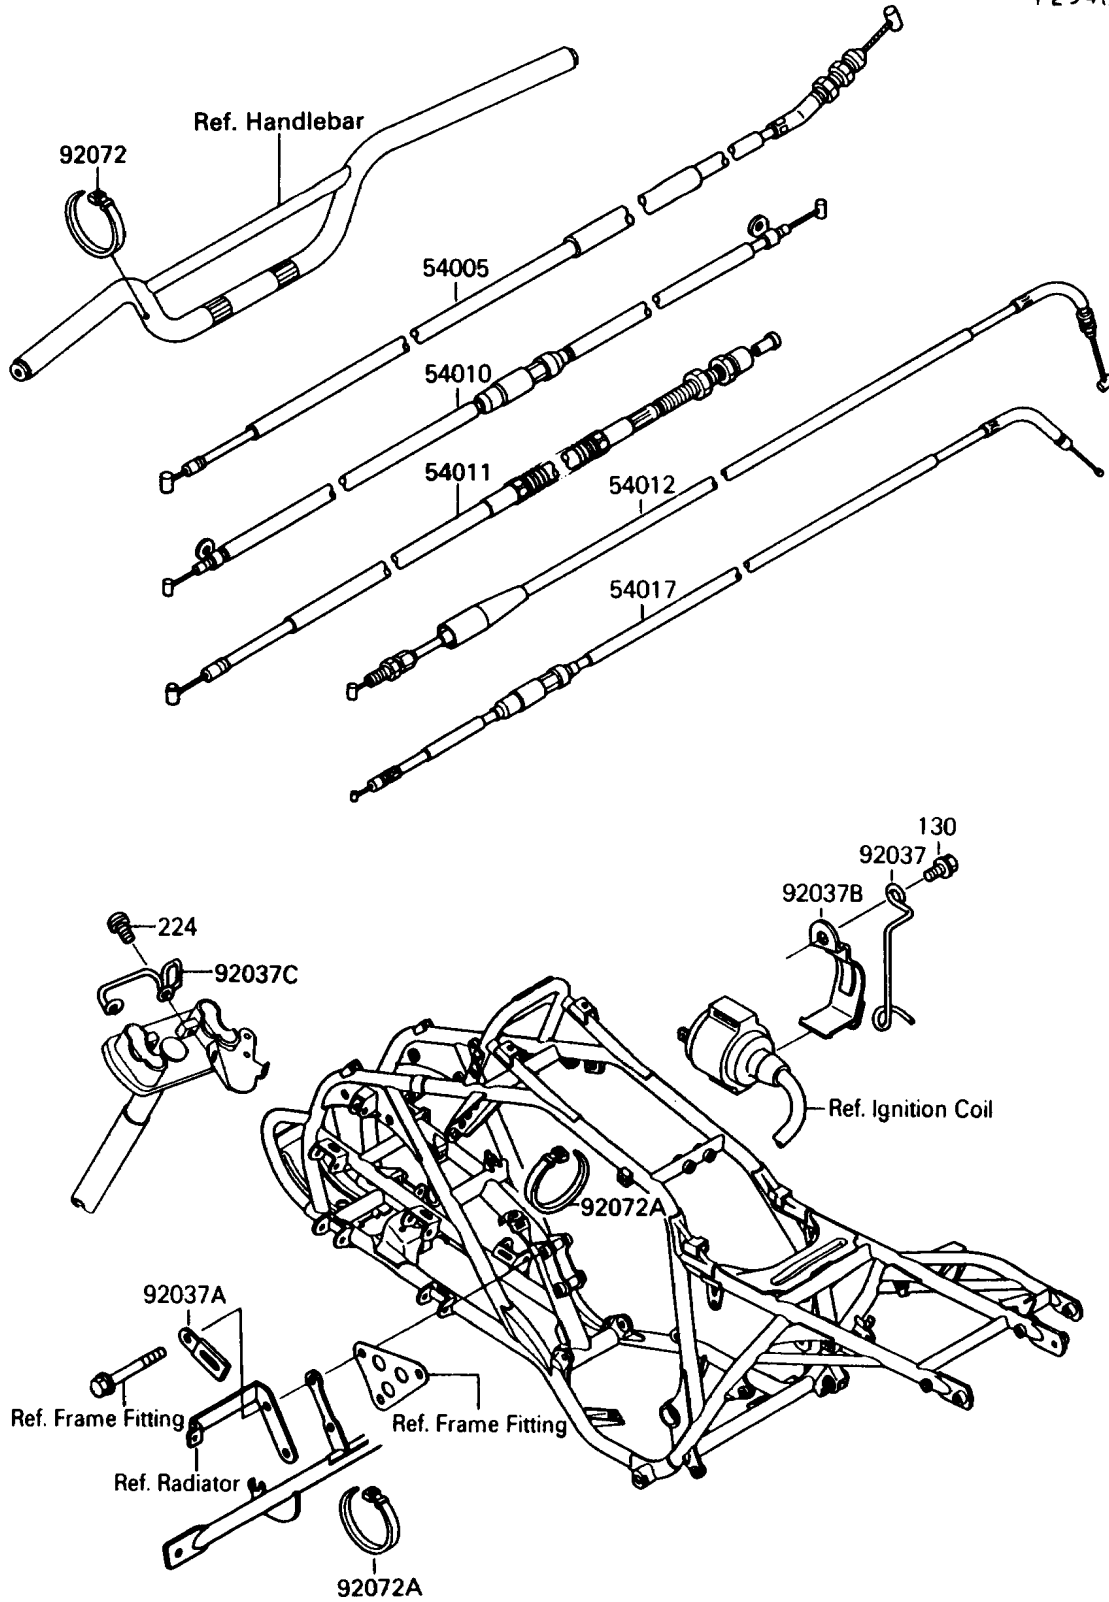

# 1990 Mojave 250 PARTS DIAGRAM

Cable

F2540

# 1990 Mojave 250 PARTS LIST

## Cable

ITEM NAME	PART NUMBER	QUANTITY
CABLE-BRAKE,PARKING (Ref # 54005)	54005-1131	1
CABLE,REVERSE (Ref # 54010)	54010-1059	1
CABLE-CLUTCH (Ref # 54011)	54011-1266	1
CABLE-THROTTLE (Ref # 54012)	54012-1301	1
CABLE-STARTER (Ref # 54017)	54017-1080	1
CLAMP,CABLE (Ref # 92037)	92037-1779	1
CLAMP (Ref # 92037A)	92037-1780	1
CLAMP,CABLE (Ref # 92037B)	92037-1806	1
CLAMP,CABLE (Ref # 92037C)	92037-1819	1
BAND,L=123 (Ref # 92072)	92072-030	1
BAND,L=149 (Ref # 92072A)	92072-031	3
BOLT-FLANGED,6X12 (Ref # 130)	130B0612	1
SCREW-PAN-WP-CROS (Ref # 224)	224C0614	2