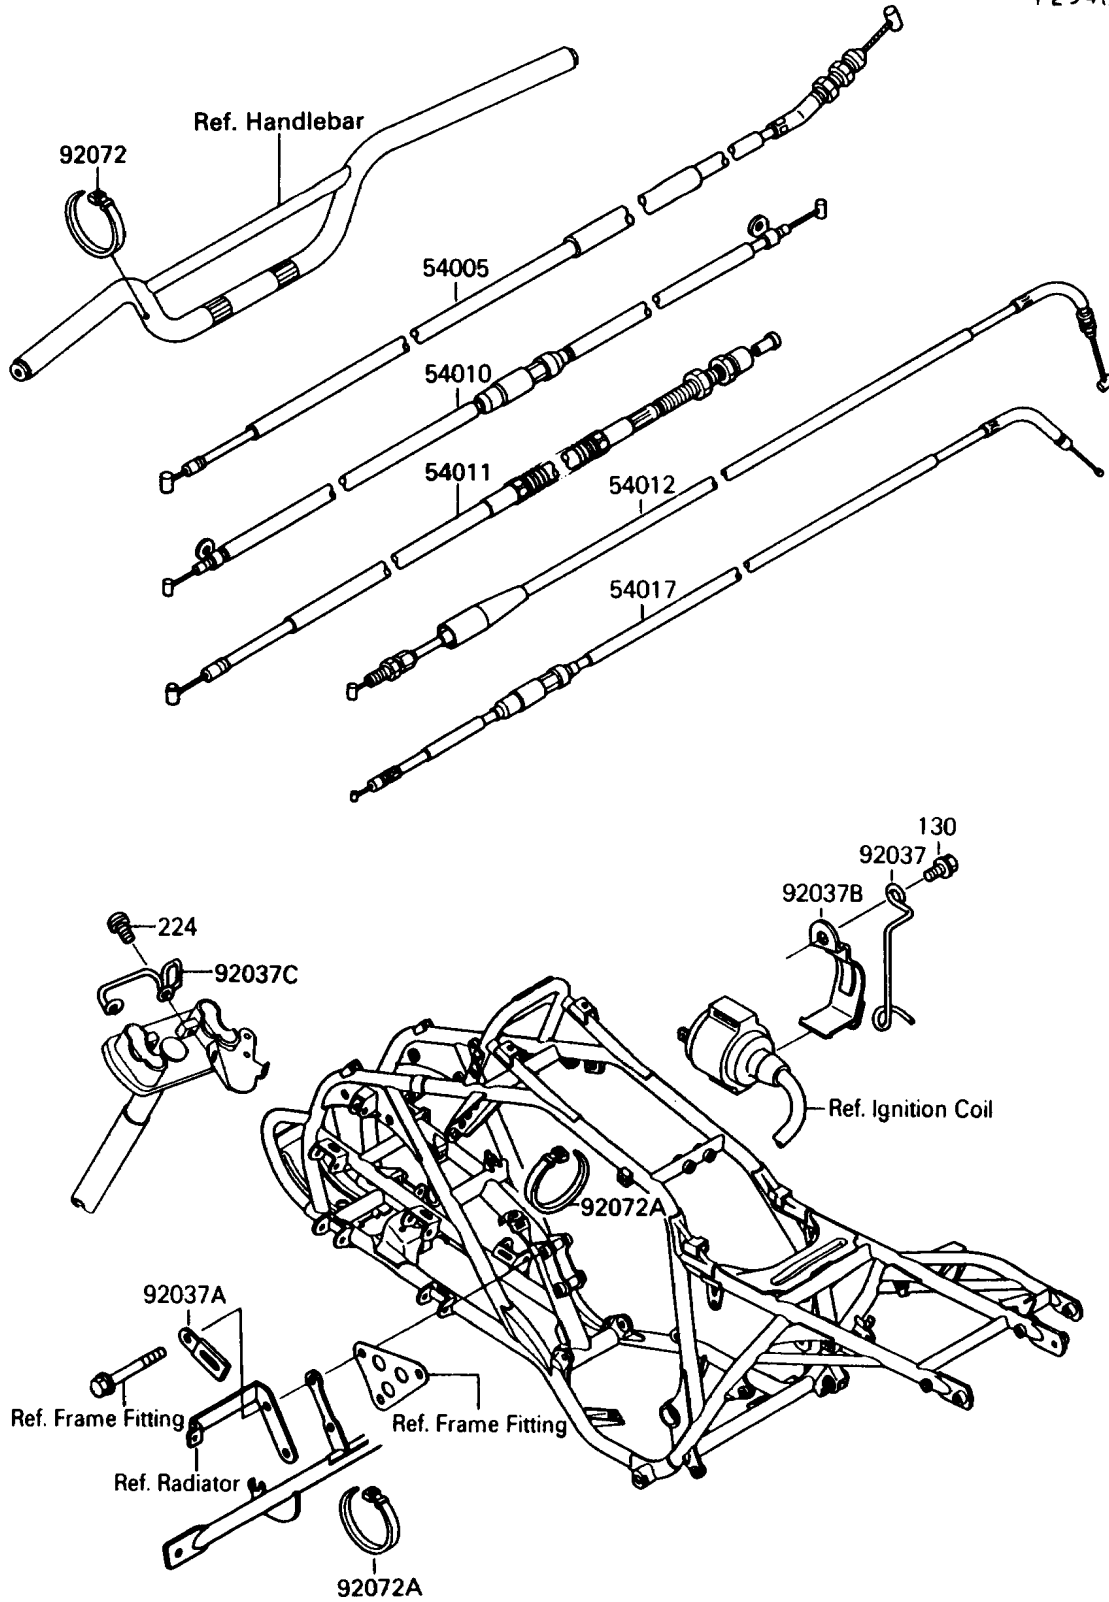

# 1991 Mojave 250 PARTS DIAGRAM

Cable

F2540

# 1991 Mojave 250 PARTS LIST

## Cable

ITEM NAME	PART NUMBER	QUANTITY
CABLE-BRAKE,PARKING (Ref # 54005)	54005-1131	1
CABLE-CLUTCH (Ref # 54011)	54011-1266	1
CABLE-THROTTLE (Ref # 54012)	54012-1301	1
CABLE-STARTER (Ref # 54017)	54017-1080	1
CLAMP,CABLE (Ref # 92037)	92037-1779	1
CLAMP (Ref # 92037A)	92037-1780	1
CLAMP,CABLE (Ref # 92037B)	92037-1806	1
CLAMP,CABLE (Ref # 92037C)	92037-1819	1
BAND,L=123 (Ref # 92072)	92072-030	1
BAND,L=149 (Ref # 92072A)	92072-031	3
BOLT-FLANGED,6X12 (Ref # 130)	130B0612	1
SCREW-PAN-WP-CROS (Ref # 224)	224C0614	2