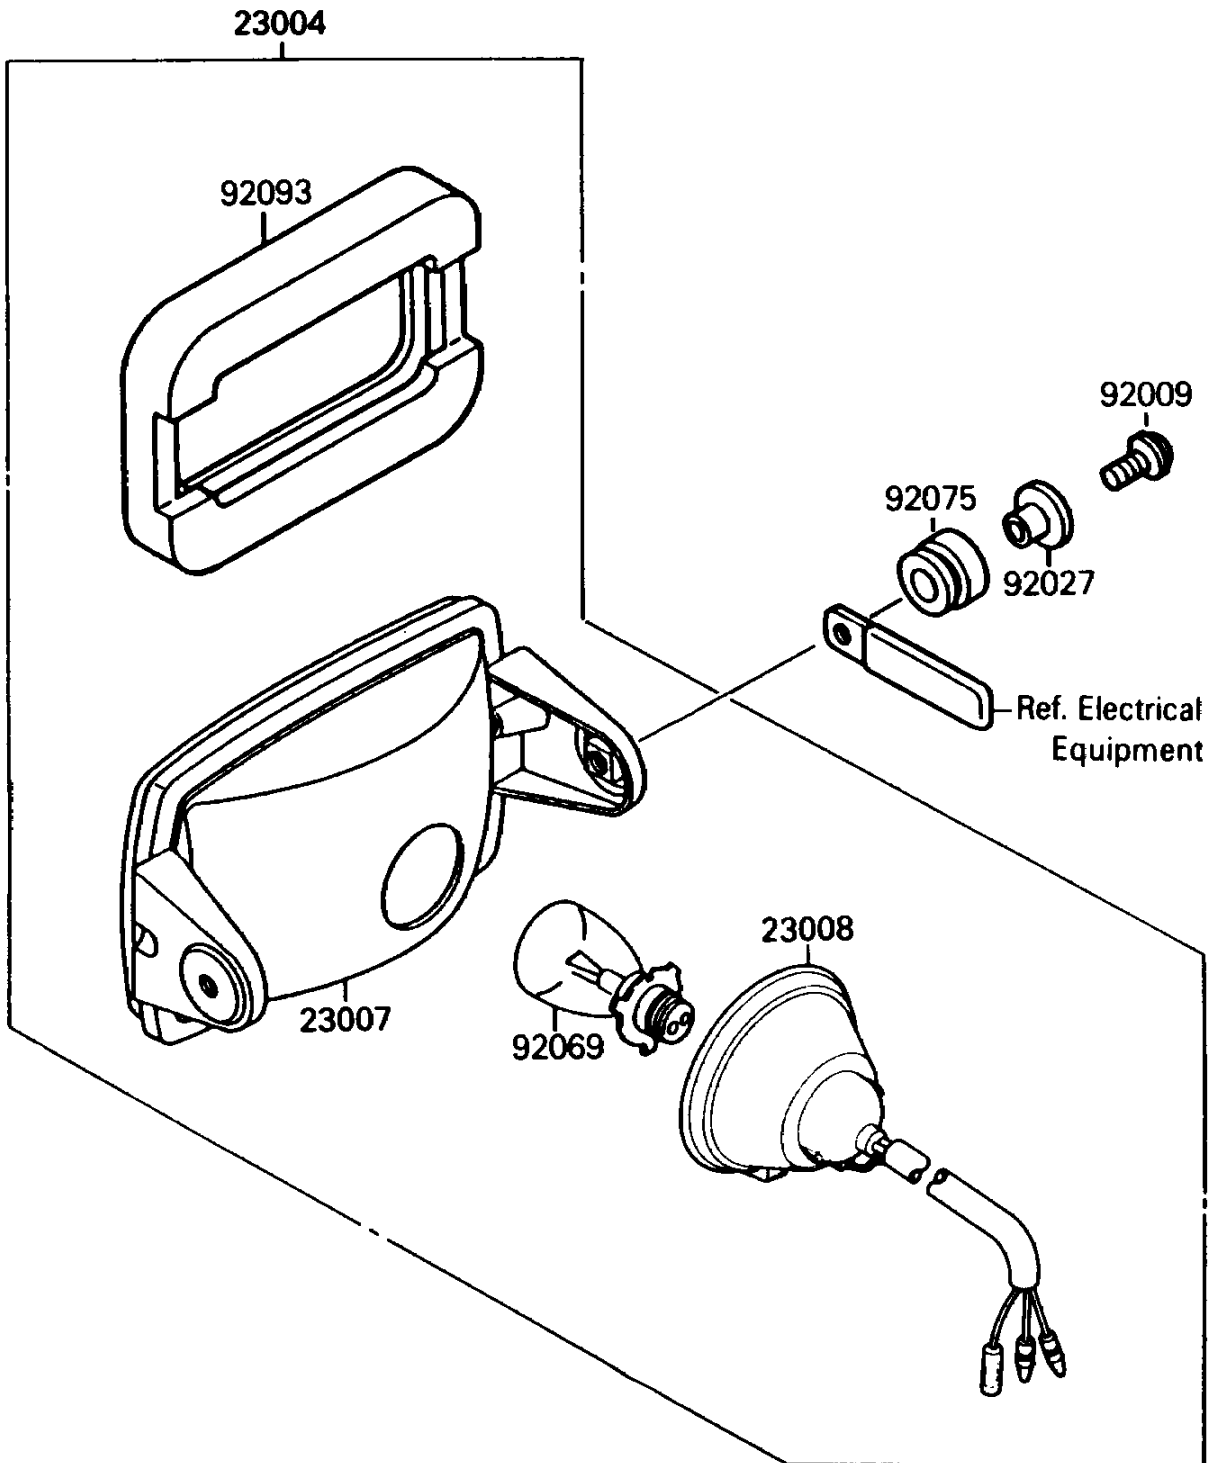

1989 Mojave 250 PARTS DIAGRAM

Head Lamp

F2710

1989 Mojave 250 PARTS LIST

Head Lamp

ITEM NAME	PART NUMBER	QUANTITY
LAMP-HEAD (Ref # 23004)	23004-1233	1
LENS-COMP,HEAD LAMP (Ref # 23007)	23007-1183	1
SOCKET-ASSY,HEAD LAMP (Ref # 23008)	23008-1358	1
SCREW,6X22,BLACK (Ref # 92009)	92009-1256	2
COLLAR,L=13.1,BLACK (Ref # 92027)	92027-1450	2
BULB,12V 45/45W (Ref # 92069)	92069-1061	1
DAMPER (Ref # 92075)	92075-1690	2
SEAL,HEAD LAMP (Ref # 92093)	92093-1222	1