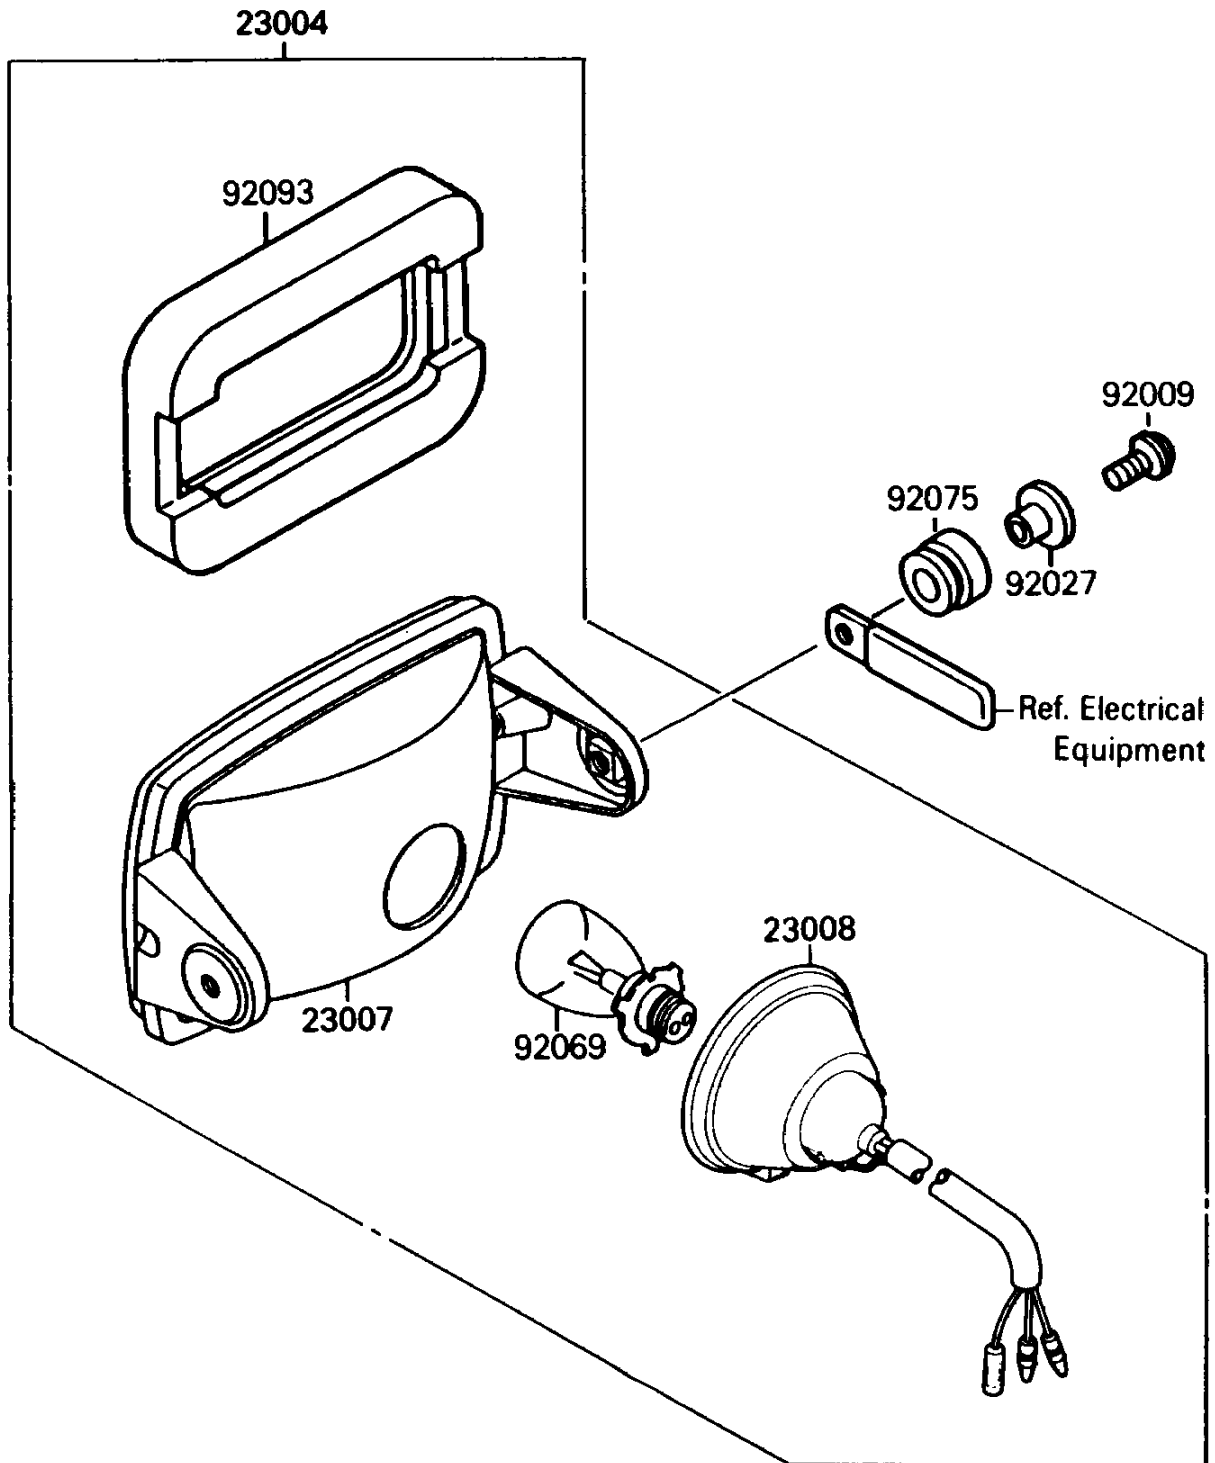

1989 Mojave 250 PARTS DIAGRAM

Head Lamp

F2710

1989 Mojave 250 PARTS LIST

Head Lamp

ITEM NAME	PART NUMBER	QUANTITY
LAMP-HEAD (Ref # 23004)	23004-1233	1
LENS-COMP,HEAD LAMP (Ref # 23007)	23007-1183	1
SOCKET-ASSY,HEAD LAMP (Ref # 23008)	23008-1358	1
SCREW,6X22,BLACK (Ref # 92009)	92009-1256	2
COLLAR,L=13.1,BLACK (Ref # 92027)	92027-1450	2
BULB,12V 45/45W (Ref # 92069)	92069-1061	1
DAMPER (Ref # 92075)	92075-1690	2
SEAL,HEAD LAMP (Ref # 92093)	92093-1222	1