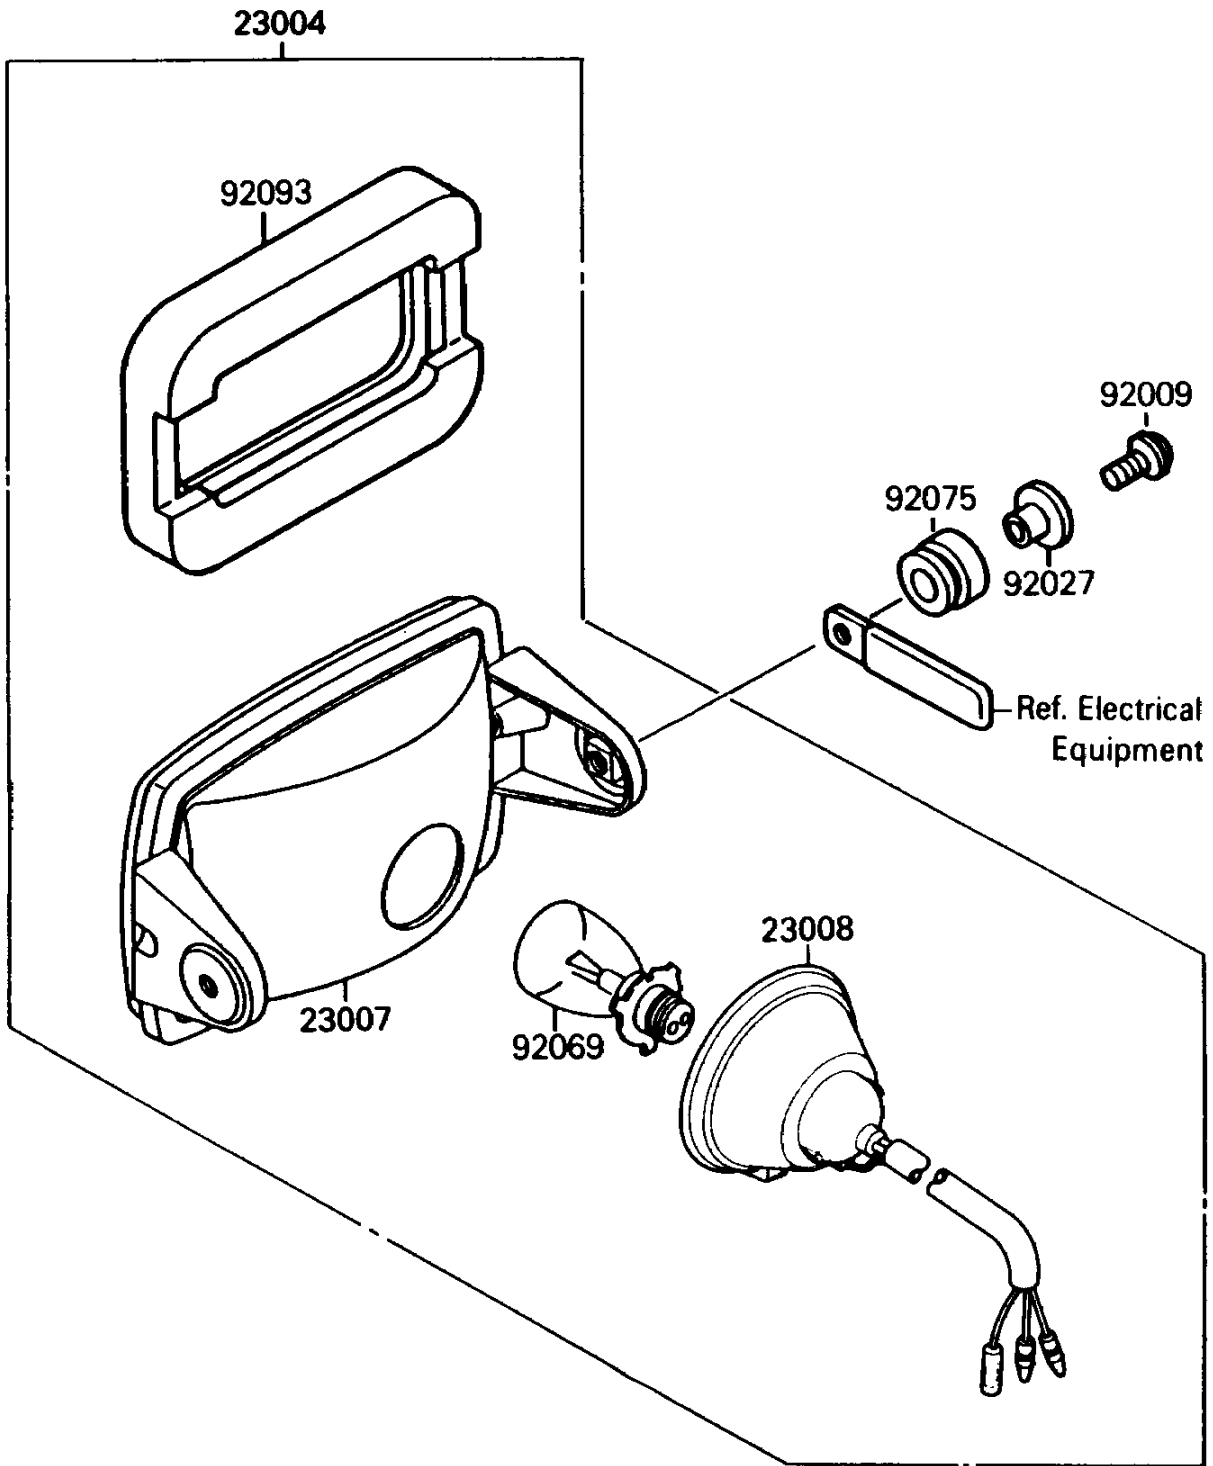

1990 Mojave 250 PARTS DIAGRAM

Head Lamp

F2710

1990 Mojave 250 PARTS LIST

Head Lamp

ITEM NAME	PART NUMBER	QUANTITY
LAMP-HEAD (Ref # 23004)	23004-1233	1
LENS-COMP,HEAD LAMP (Ref # 23007)	23007-1183	1
SOCKET-ASSY,HEAD LAMP (Ref # 23008)	23008-1358	1
SCREW,6X22,BLACK (Ref # 92009)	92009-1256	2
COLLAR,L=13.1,BLACK (Ref # 92027)	92027-1450	2
BULB,12V 45/45W (Ref # 92069)	92069-1061	1
DAMPER (Ref # 92075)	92075-1690	2
SEAL,HEAD LAMP (Ref # 92093)	92093-1222	1