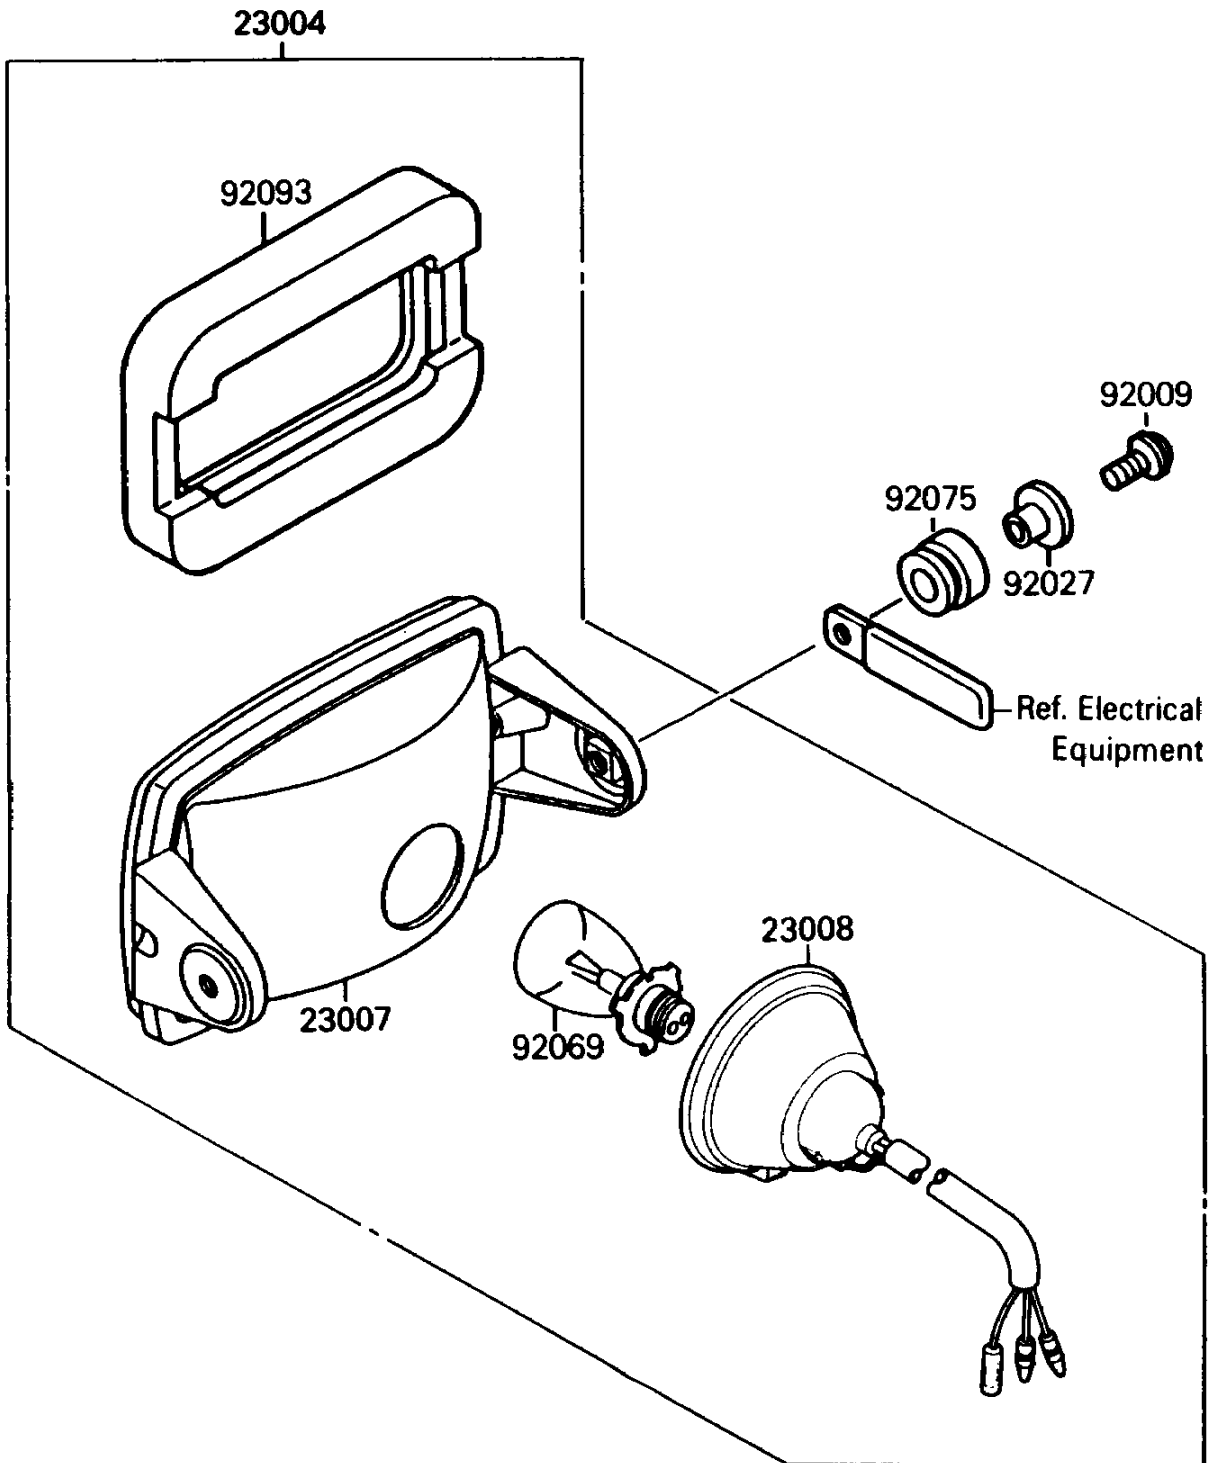

1990 Mojave 250 PARTS DIAGRAM

Head Lamp

F2710

1990 Mojave 250 PARTS LIST

Head Lamp

ITEM NAME	PART NUMBER	QUANTITY
LAMP-HEAD (Ref # 23004)	23004-1233	1
LENS-COMP,HEAD LAMP (Ref # 23007)	23007-1183	1
SOCKET-ASSY,HEAD LAMP (Ref # 23008)	23008-1358	1
SCREW,6X22,BLACK (Ref # 92009)	92009-1256	2
COLLAR,L=13.1,BLACK (Ref # 92027)	92027-1450	2
BULB,12V 45/45W (Ref # 92069)	92069-1061	1
DAMPER (Ref # 92075)	92075-1690	2
SEAL,HEAD LAMP (Ref # 92093)	92093-1222	1