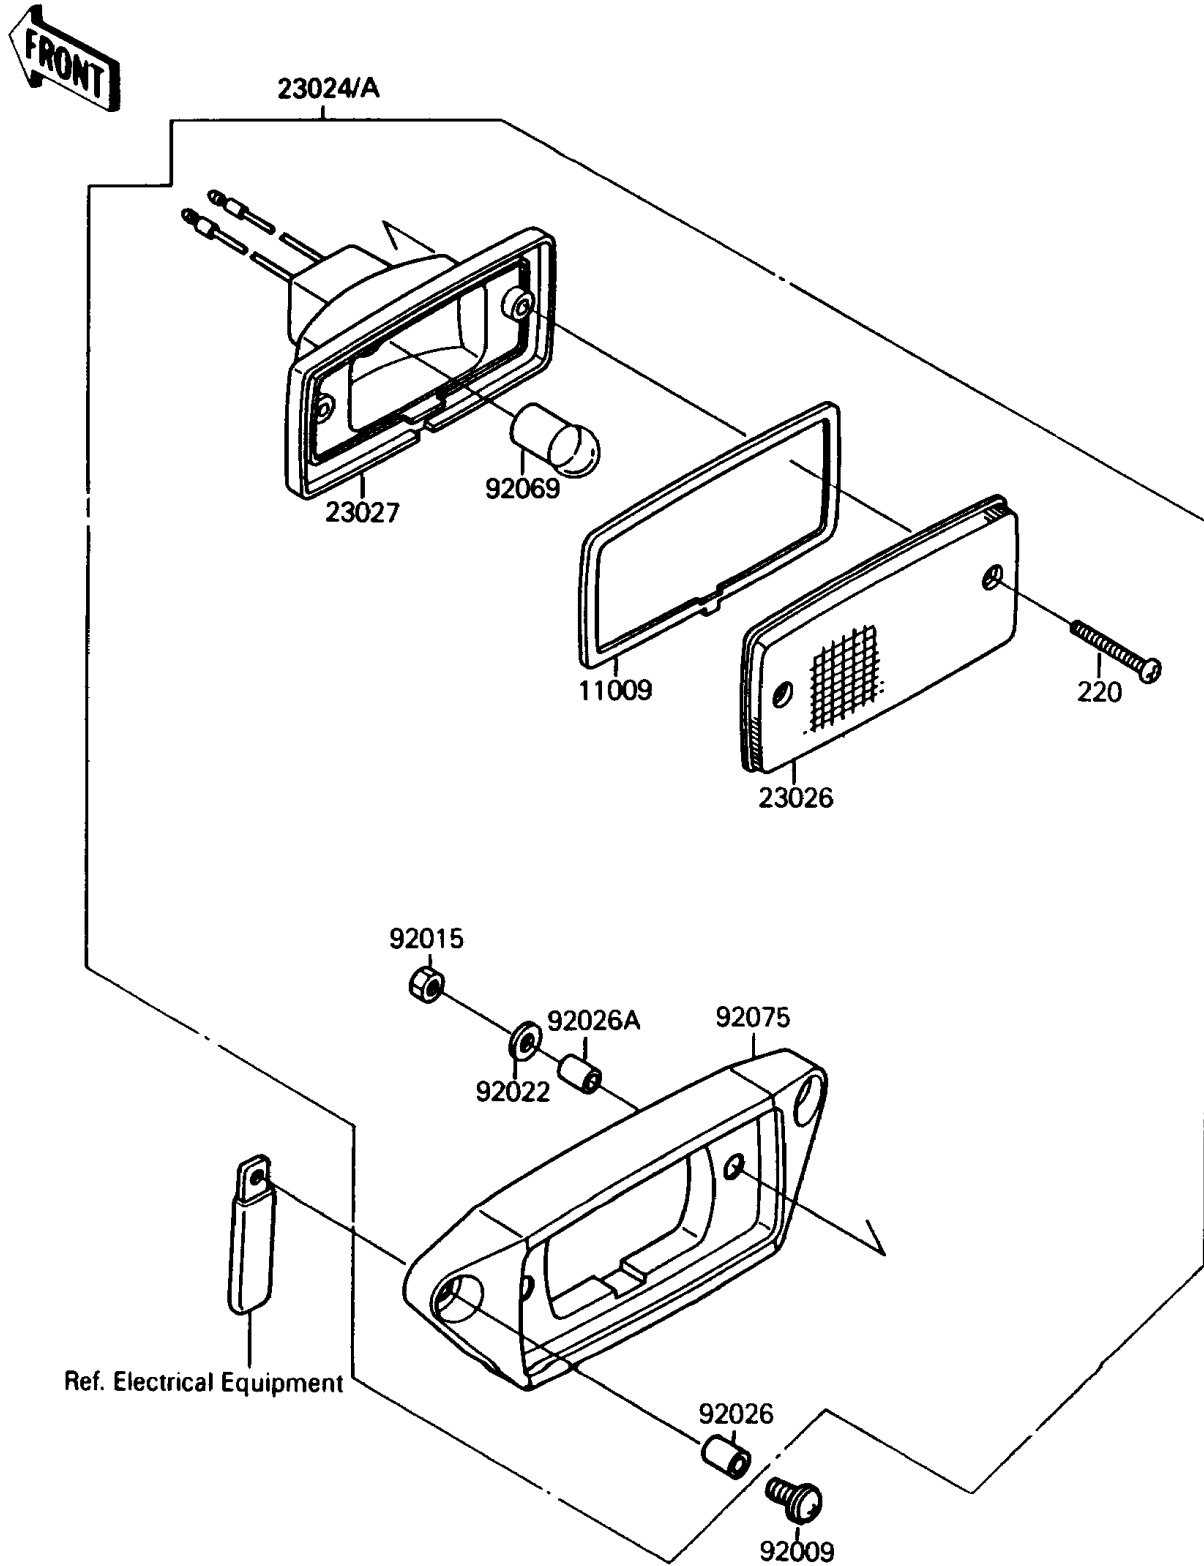

# 1989 Mojave 250 PARTS DIAGRAM

Tail Lamp

F2720

# 1989 Mojave 250 PARTS LIST

## Tail Lamp

ITEM NAME	PART NUMBER	QUANTITY
GASKET,TAIL LAMP (Ref # 11009)	11009-4004	1
LAMP-ASSY-TAIL (Ref # 23024)	23024-1104	1
LENS,TAIL LAMP (Ref # 23026)	23026-4003	1
BODY-COMP-TAIL LAMP (Ref # 23027)	23027-4001	1
SCREW,6X22,BLACK (Ref # 92009)	92009-1256	2
NUT,4MM (Ref # 92015)	92015-1550	2
WASHER,PLAIN,4MM (Ref # 92022)	92022-1762	2
SPACER,6.3X8.3X10 (Ref # 92026)	92026-1260	2
SPACER,4.5X6.5X10 (Ref # 92026A)	92026-1261	2
BULB,12V 8W (Ref # 92069)	92069-1012	1
DAMPER,TAIL LAMP (Ref # 92075)	92075-1782	1
SCREW-PAN-CROS (Ref # 220)	220B0430	2