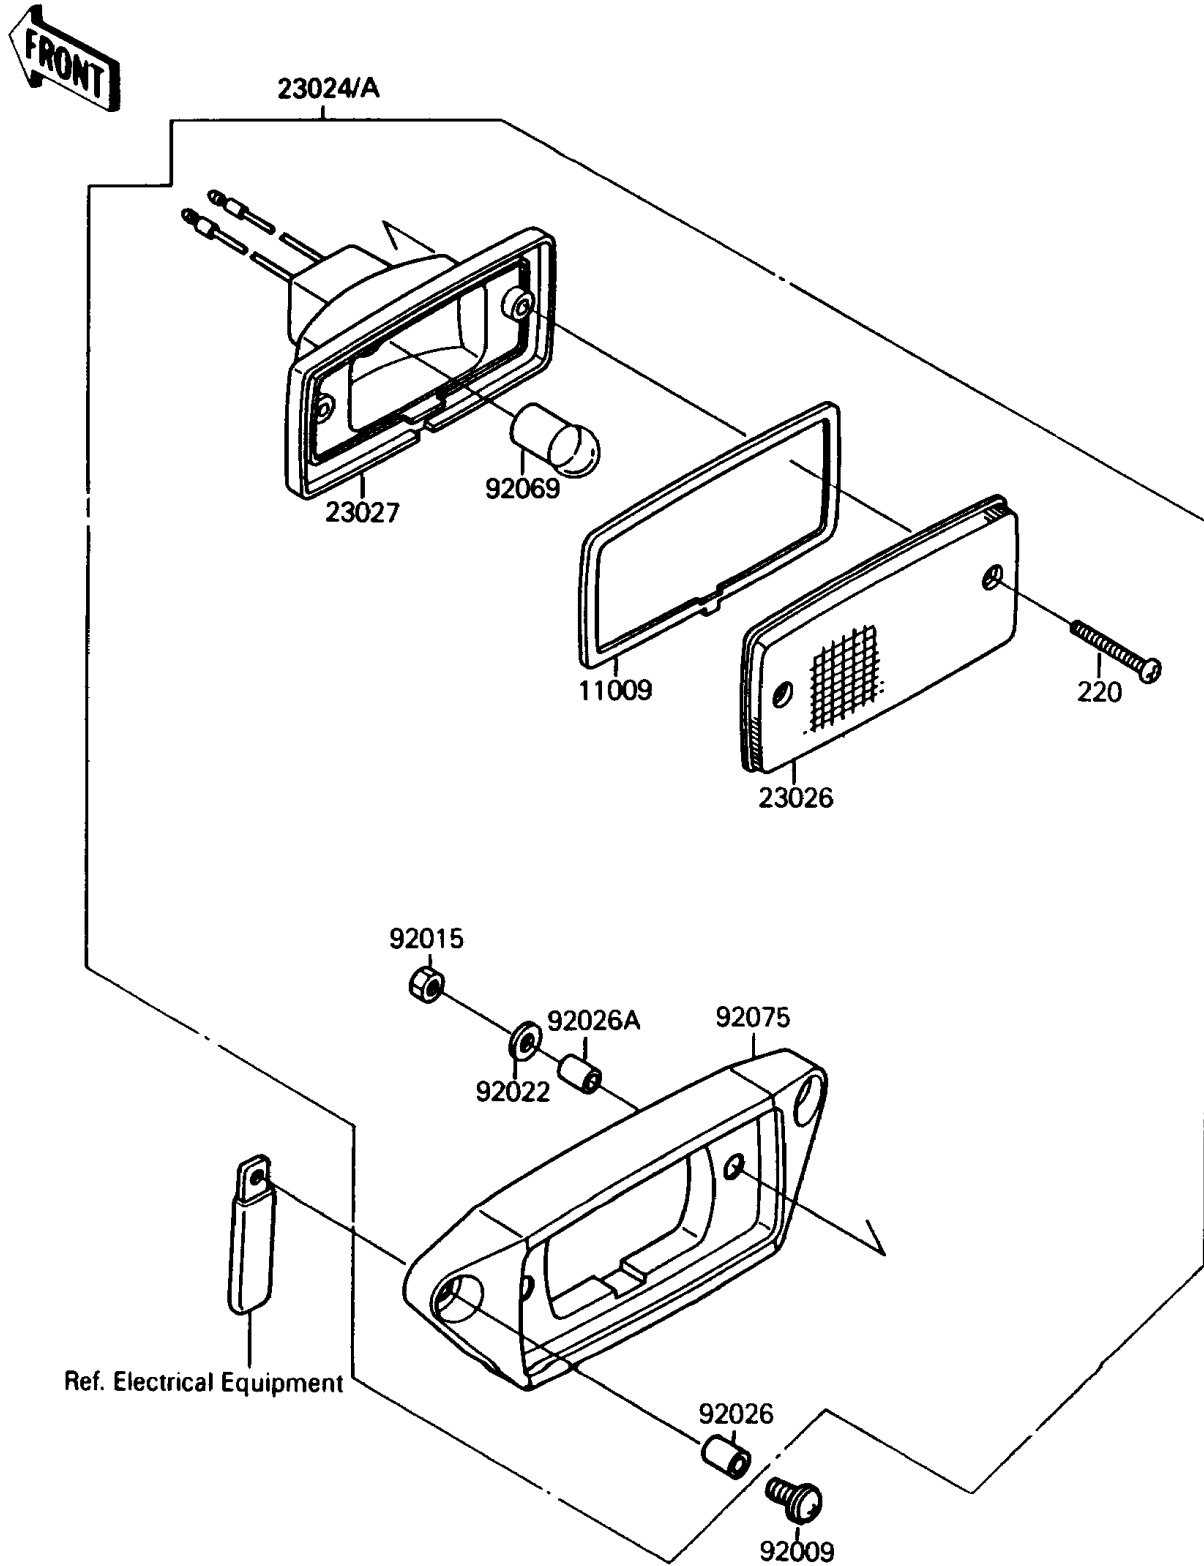

# 1993 Mojave 250 PARTS DIAGRAM

Tail Lamp

F2720

# 1993 Mojave 250 PARTS LIST

## Tail Lamp

ITEM NAME	PART NUMBER	QUANTITY
GASKET,TAIL LAMP (Ref # 11009)	11009-4004	1
LAMP-ASSY-TAIL (Ref # 23024A)	23024-1123	1
LENS,TAIL LAMP (Ref # 23026)	23026-4003	1
SCREW,6X22,BLACK (Ref # 92009)	92009-1256	2
NUT,4MM (Ref # 92015)	92015-1550	2
WASHER,PLAIN,4MM (Ref # 92022)	92022-1762	2
SPACER,6.3X8.3X10 (Ref # 92026)	92026-1260	2
SPACER,4.5X6.5X10 (Ref # 92026A)	92026-1261	2
BULB,12V 8W (Ref # 92069)	92069-1012	1
DAMPER,TAIL LAMP (Ref # 92075)	92075-1782	1
SCREW-PAN-CROS (Ref # 220)	220B0430	2