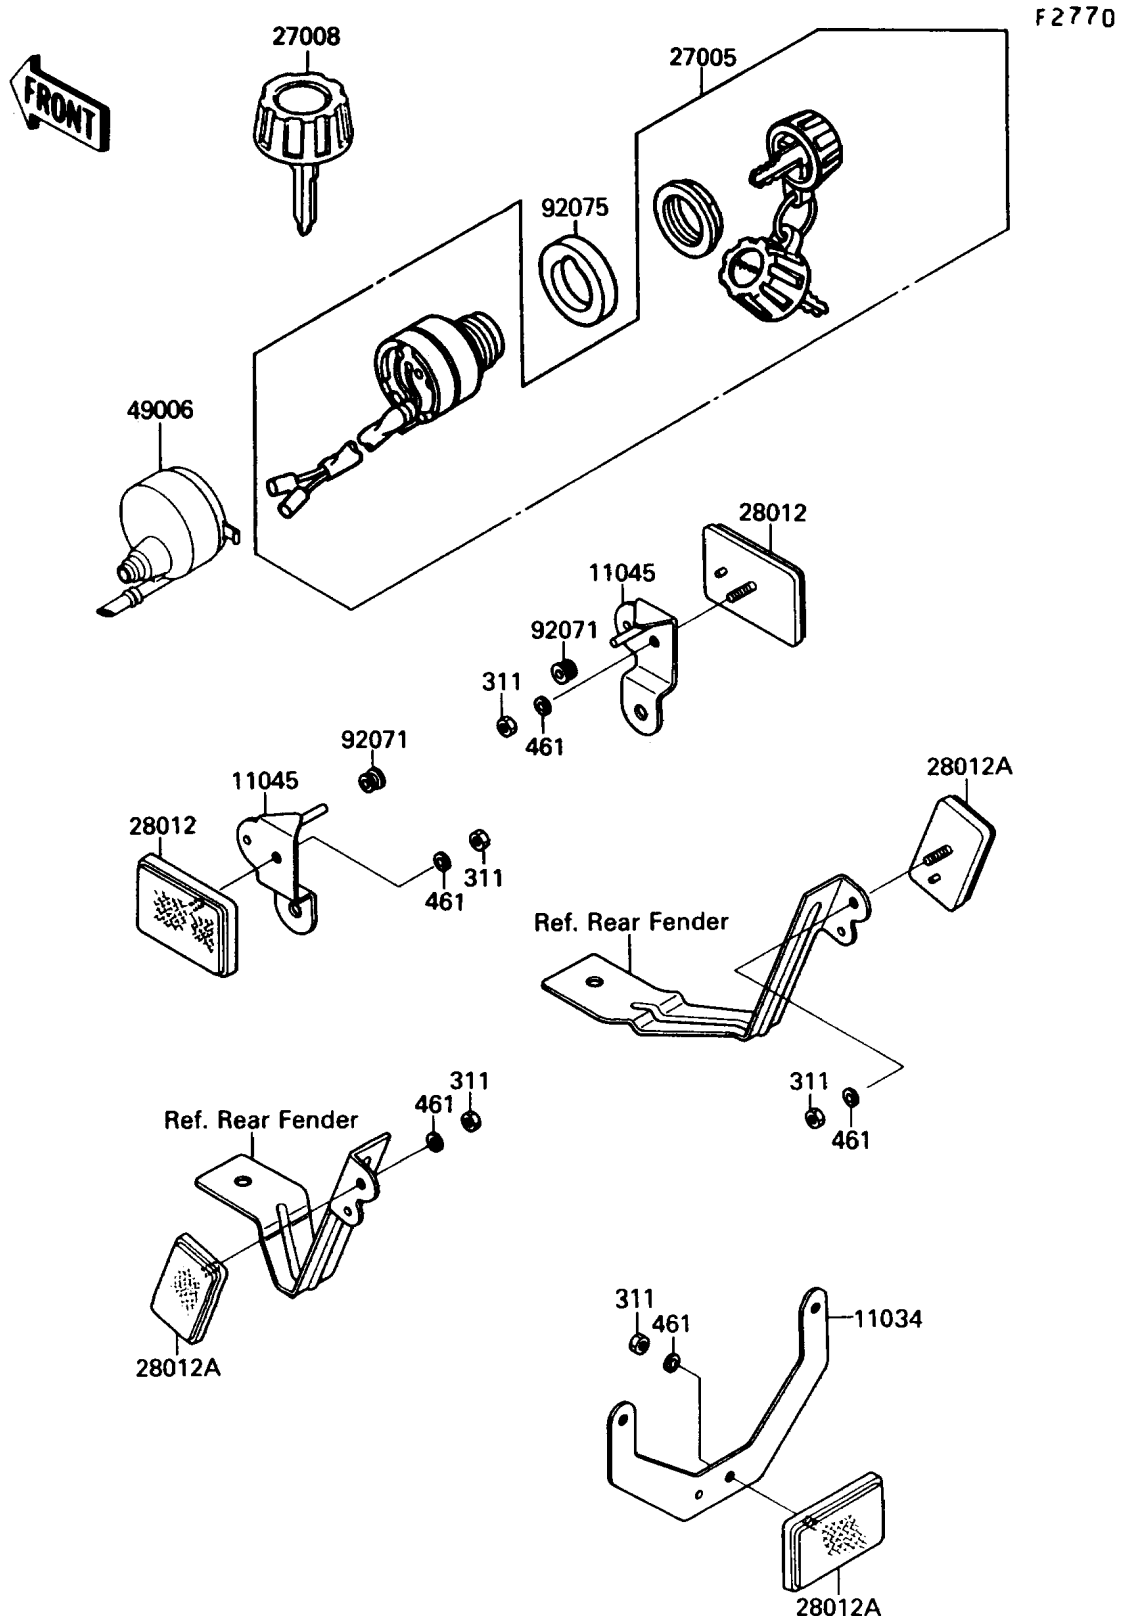

1989 Mojave 250 PARTS DIAGRAM

Ignition Switch

1989 Mojave 250 PARTS LIST

Ignition Switch

ITEM NAME	PART NUMBER	QUANTITY
SWITCH-ASSY-IGNITION (Ref # 27005)	27005-1119	1
KEY-LOCK,BLANK (Ref # 27008)	27008-1131	1
BOOT,IGNITION SWITCH (Ref # 49006)	49006-1207	1
DAMPER (Ref # 92075)	92075-1842	1