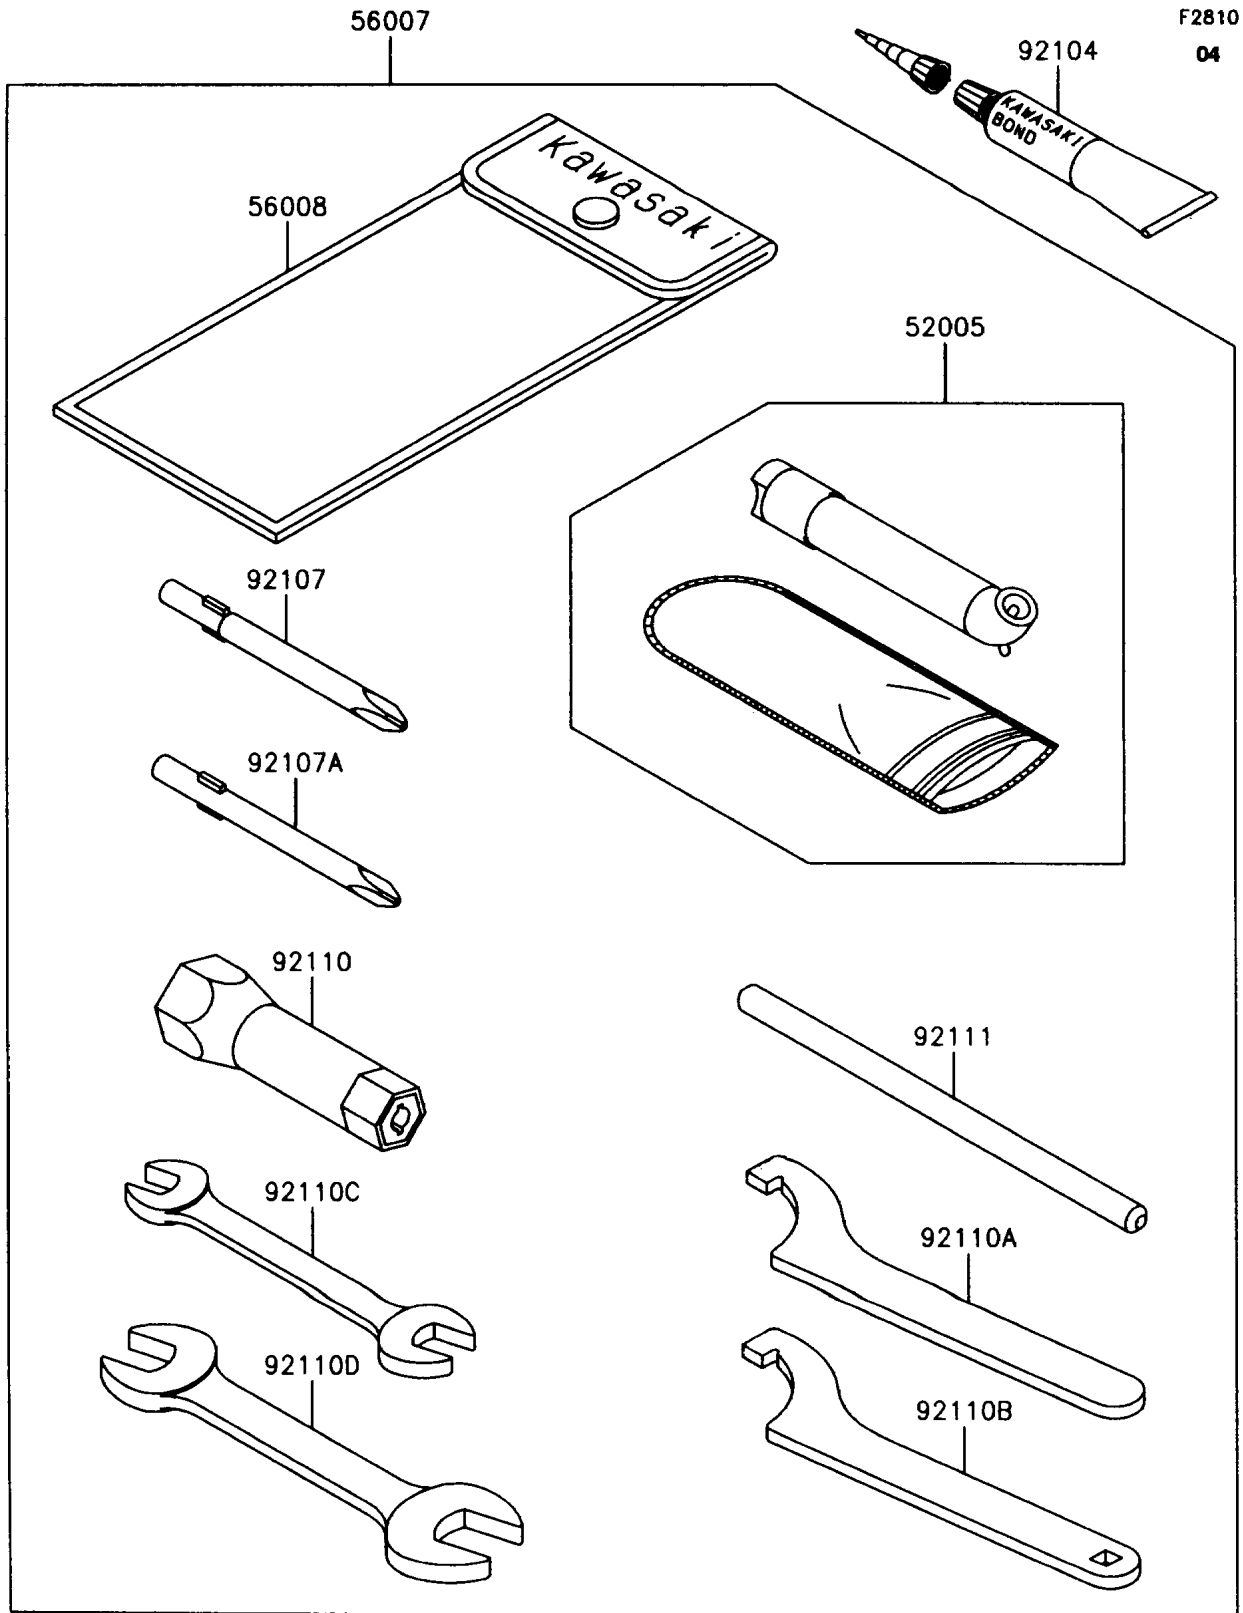

1989 Mojave 250 PARTS DIAGRAM

Tool

1989 Mojave 250 PARTS LIST

Tool

ITEM NAME	PART NUMBER	QUANTITY
GAUGE,AIR (Ref # 52005)	52005-1082	1
TOOLKIT (Ref # 56007)	56007-1326	1
BAG,TOOL (Ref # 56008)	56008-1007	1
GASKET-LIQUID,TUBE,100G,SILVER (Ref # 92104)	92104-002	1
TOOL-DRIVER,#3PHILLIPS (Ref # 92107)	92107-005	1
TOOL-DRIVER,#2PHILLIPS (Ref # 92107A)	92107-1053	1
TOOL-WRENCH,BOX,18MM (Ref # 92110)	92110-1111	1
TOOL-WRENCH,HOOK (Ref # 92110A)	92110-1143	1
TOOL-WRENCH,HOOK (Ref # 92110B)	92110-1144	1
TOOL-WRENCH,OPEN END,10X12 (Ref # 92110C)	92110-1152	1
TOOL-WRENCH,OPEN END,14X17 (Ref # 92110D)	92110-1153	1
TOOL-BAR,8X150 (Ref # 92111)	92111-1053	1