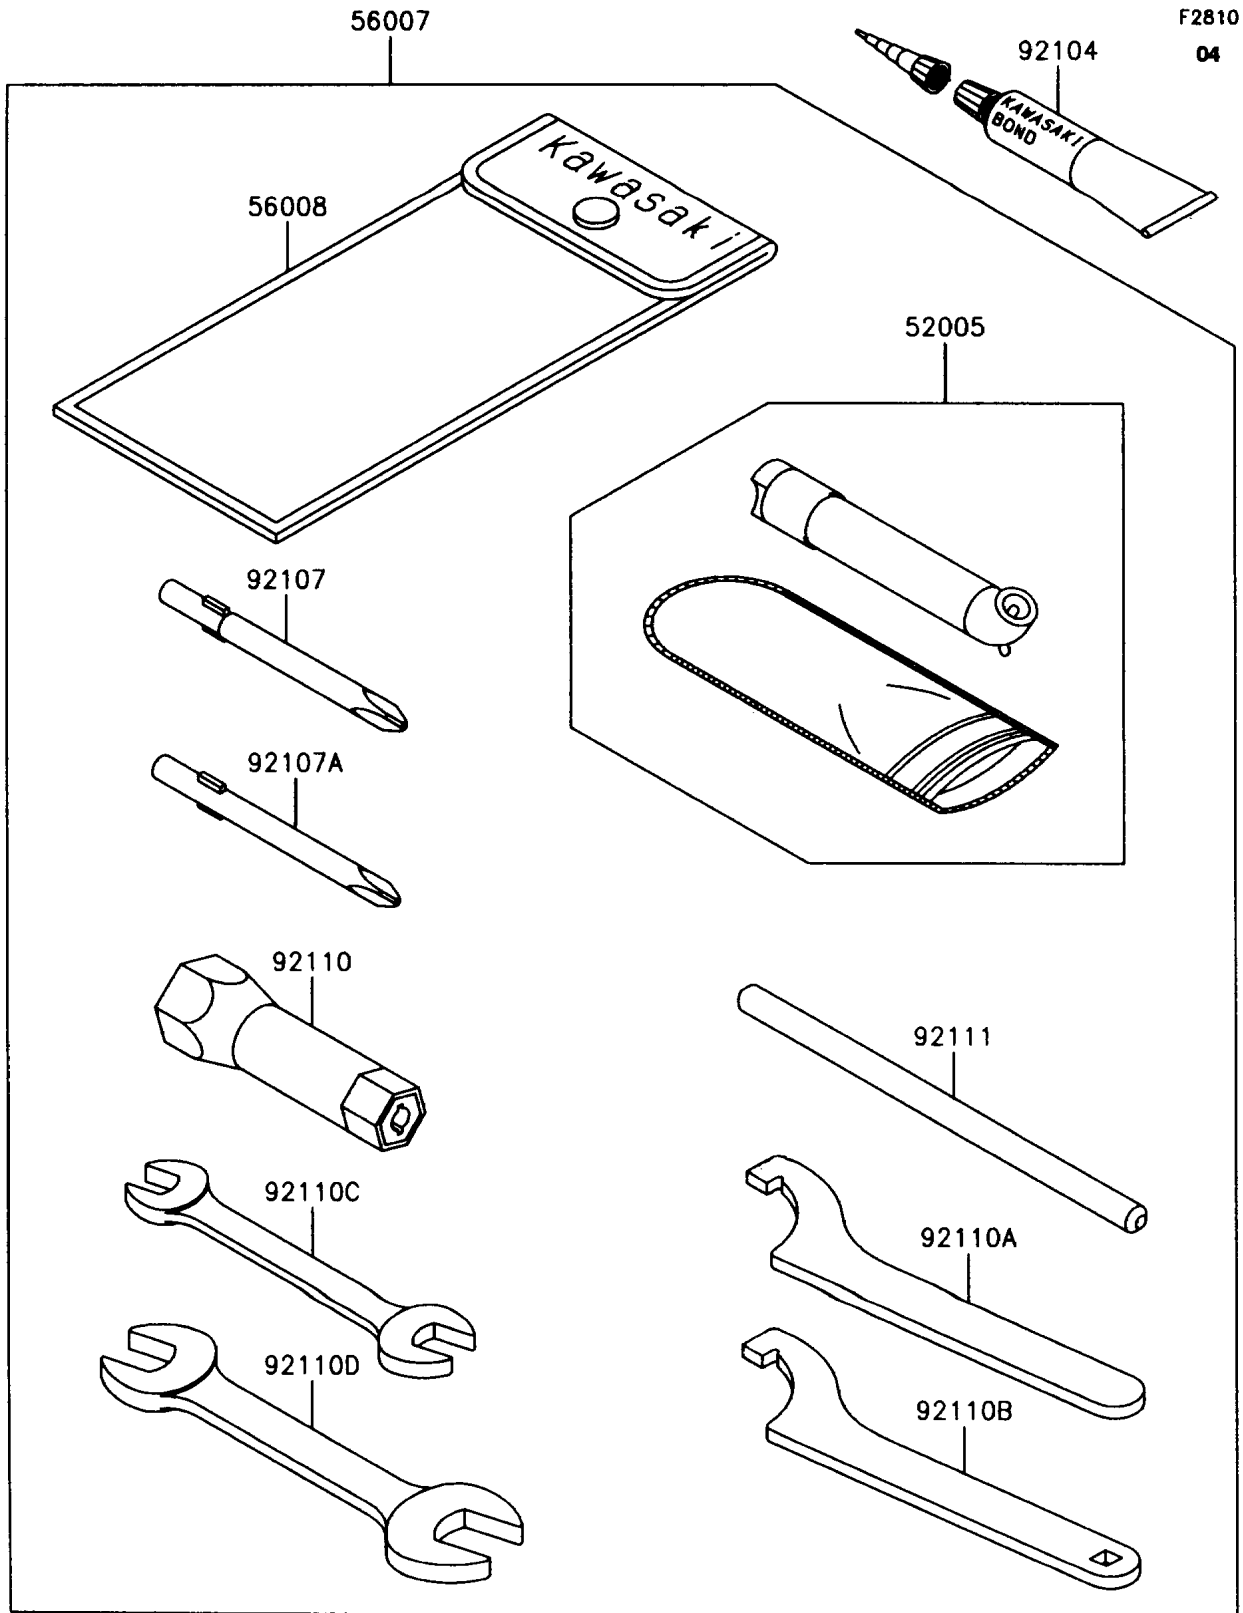

1990 Mojave 250 PARTS DIAGRAM

Tool

1990 Mojave 250 PARTS LIST

Tool

ITEM NAME	PART NUMBER	QUANTITY
GAUGE,AIR (Ref # 52005)	52005-1082	1
TOOLKIT (Ref # 56007)	56007-1326	1
BAG,TOOL (Ref # 56008)	56008-1007	1
GASKET-LIQUID,TUBE,100G,SILVER (Ref # 92104)	92104-002	1
TOOL-DRIVER,#3PHILLIPS (Ref # 92107)	92107-005	1
TOOL-DRIVER,#2PHILLIPS (Ref # 92107A)	92107-1053	1
TOOL-WRENCH,BOX,18MM (Ref # 92110)	92110-1111	1
TOOL-WRENCH,HOOK (Ref # 92110A)	92110-1143	1
TOOL-WRENCH,HOOK (Ref # 92110B)	92110-1144	1
TOOL-WRENCH,OPEN END,10X12 (Ref # 92110C)	92110-1152	1
TOOL-WRENCH,OPEN END,14X17 (Ref # 92110D)	92110-1153	1
TOOL-BAR,8X150 (Ref # 92111)	92111-1053	1