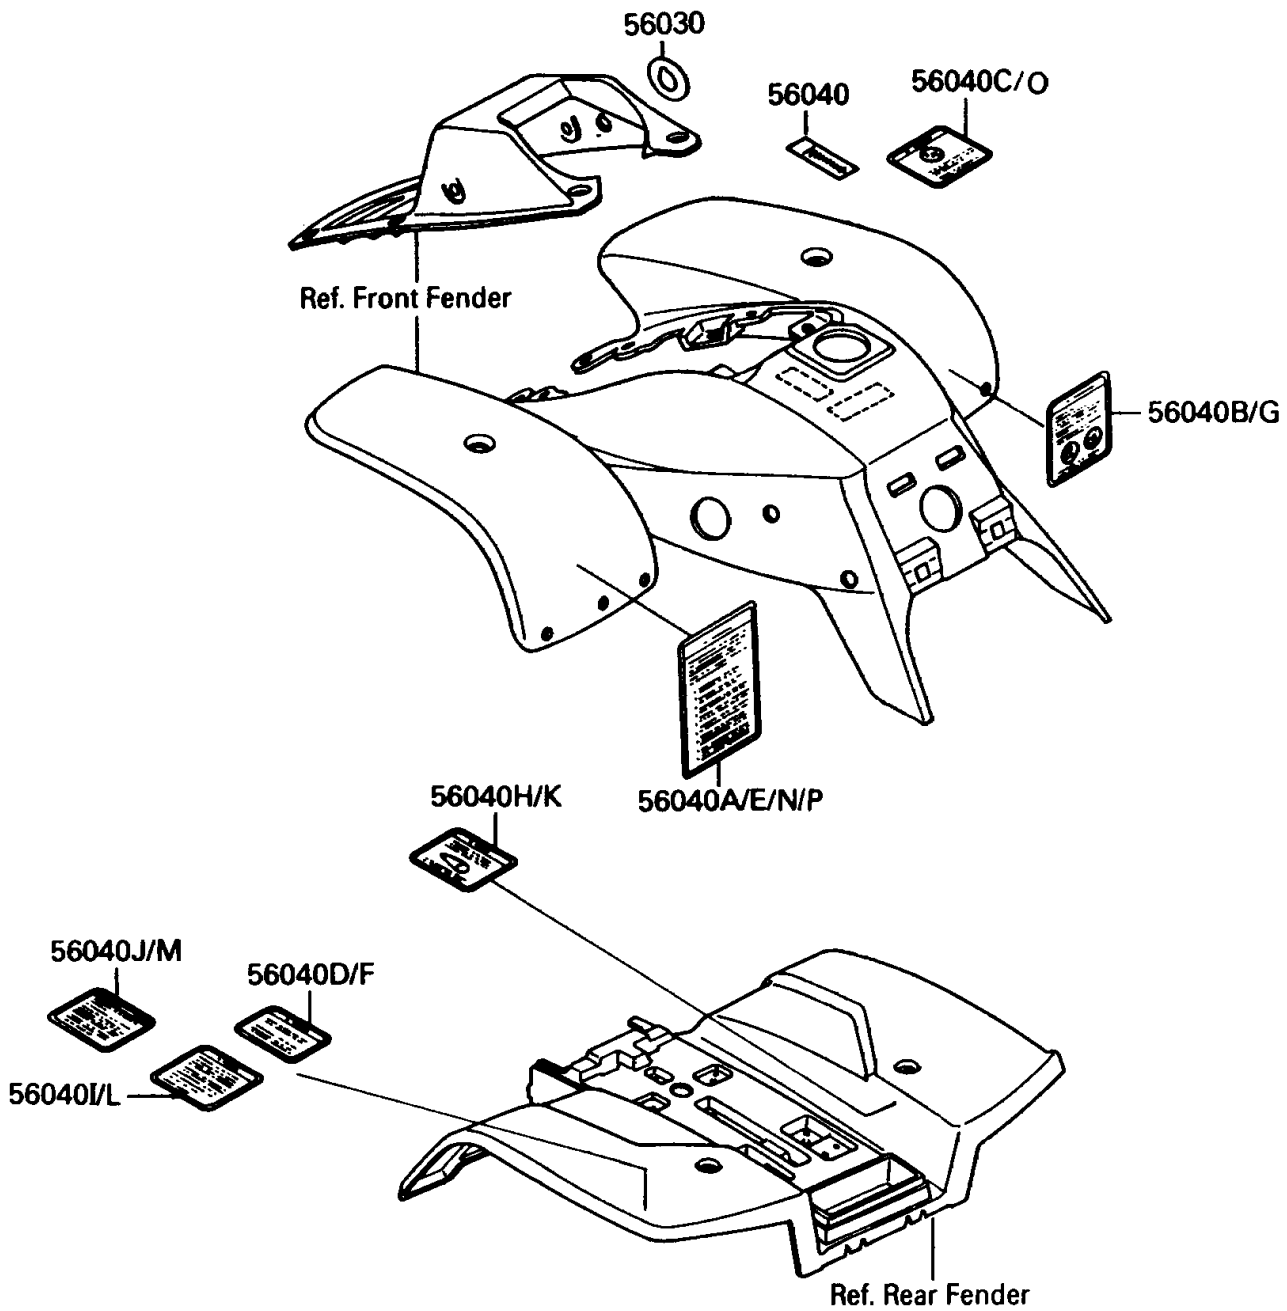

# 1991 Mojave 250 PARTS DIAGRAM

Label

F2860

## 1991 Mojave 250 PARTS LIST

### Label

ITEM NAME	PART NUMBER	QUANTITY
LABEL,IGNITION SWITCH (Ref # 56030)	56030-1086	1
LABEL-WARNING,SHIFT PATTERN (Ref # 56040)	56040-1201	1
LABEL-WARNING,SERIOUS INJURY (Ref # 56040A)	56040-1256	1
LABEL-WARNING,TRANSPORT (Ref # 56040B)	56040-1261	1
LABEL-WARNING,UNDER 16 (Ref # 56040C)	56040-1276	1
LABEL-WARNING,NO PASSENGER (Ref # 56040D)	56040-1277	1
LABEL-WARNING,GENERAL (Ref # 56040E)	56040-1279	1
LABEL-WARNING,NO PASSENGER (Ref # 56040F)	56040-1280	1
LABEL-WARNING,TRANSPORT (Ref # 56040G)	56040-1283	1
LABEL-WARNING,CHAIN SLACK (Ref # 56040H)	56040-1289	1
LABEL-WARNING,TIRE PRESSURE (Ref # 56040I)	56040-1290	1
LABEL-WARNING,MAX VEHICLE LOAD (Ref # 56040J)	56040-1291	1
LABEL-WARNING,CHAIN SLACK (Ref # 56040K)	56040-1297	1
LABEL-WARNING,TIRE PRESSURE (Ref # 56040L)	56040-1298	1
LABEL-WARNING,MAX VEHICLE LOAD (Ref # 56040M)	56040-1299	1
LABEL-WARNING,GENERAL (Ref # 56040N)	56040-1323	1