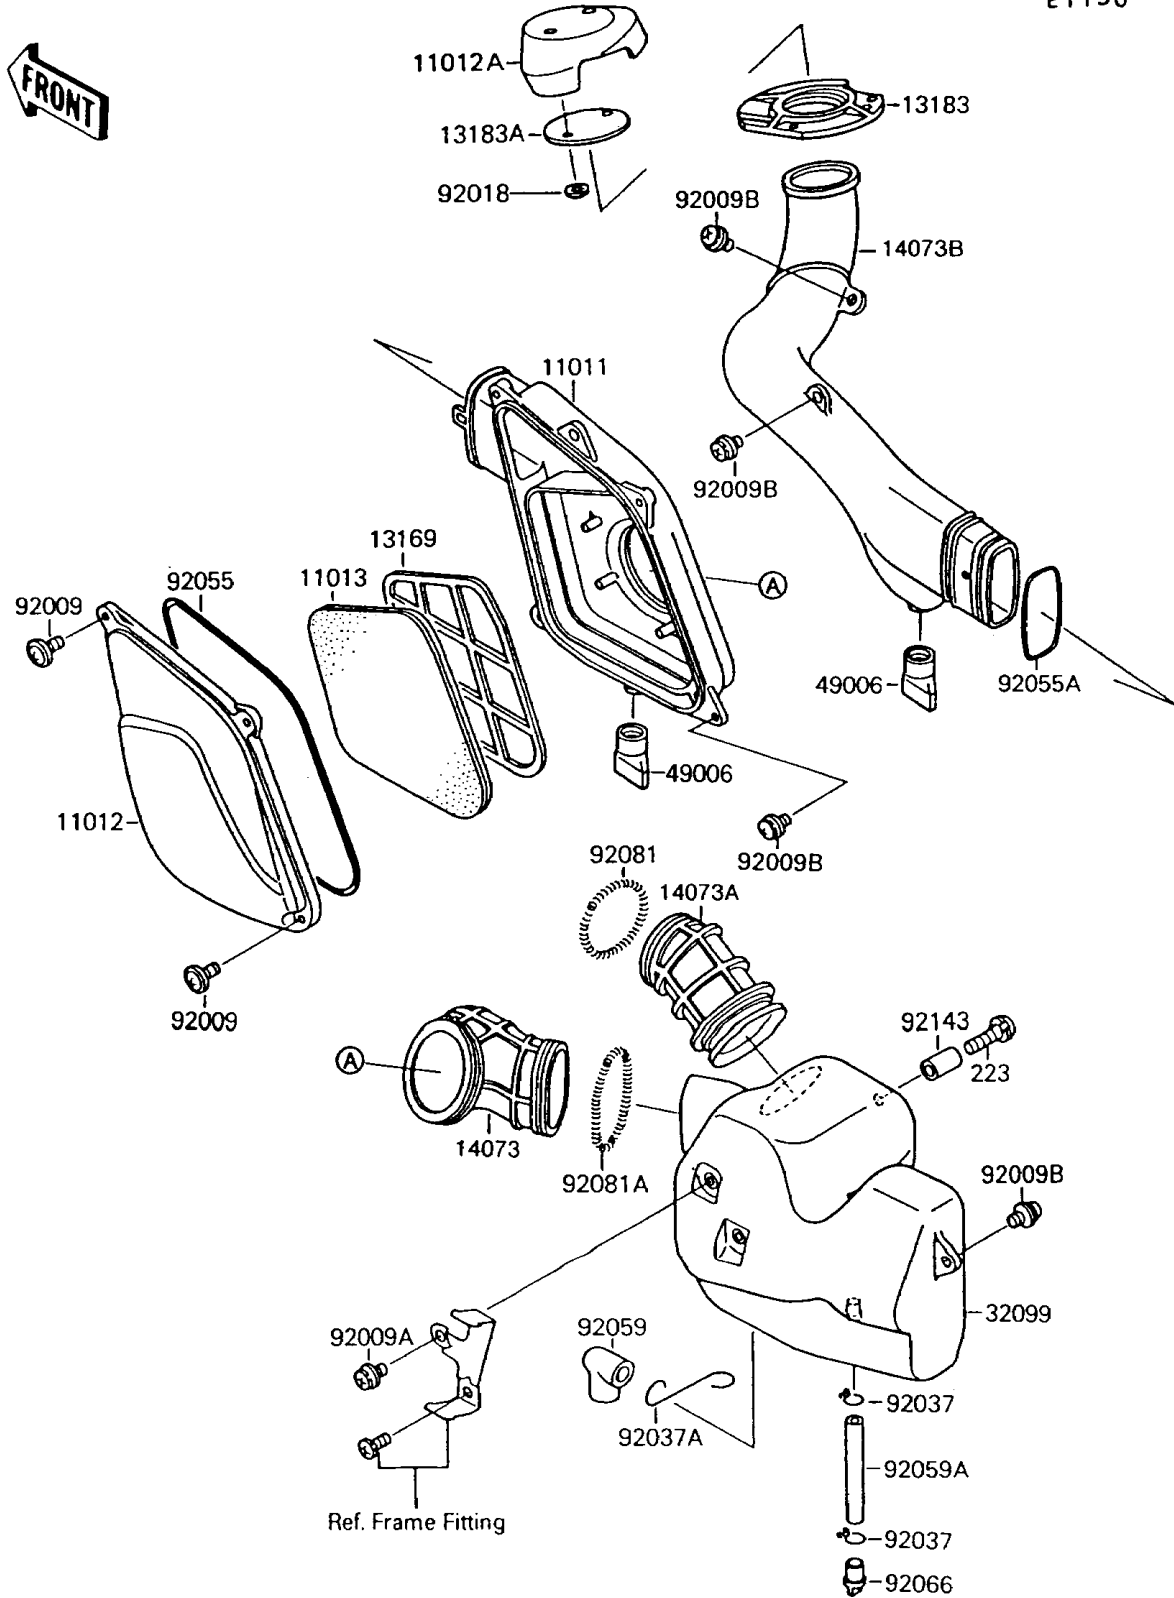

1994 Mojave 250 PARTS DIAGRAM

Air Cleaner

E1130

1994 Mojave 250 PARTS LIST

Air Cleaner

ITEM NAME	PART NUMBER	QUANTITY
CASE-AIR FILTER (Ref # 11011)	11011-1227	1
CAP,AIR FILTER (Ref # 11012)	11012-1524	1
CAP,SNORKL DUCT (Ref # 11012A)	11012-1537	1
ELEMENT-AIR FILTER (Ref # 11013)	11013-1145	1
PLATE,ELEMENT (Ref # 13169)	13169-1689	1
PLATE,SNORKL DUCT (Ref # 13183)	13183-1019	1
PLATE,SNORKL CAP (Ref # 13183A)	13183-1020	1
DUCT,CHAMBER-AIRFILTER (Ref # 14073)	14073-1266	1
DUCT,CARBURETER-CHAMBER (Ref # 14073A)	14073-1267	1
DUCT,SNORKL (Ref # 14073B)	14073-1610	1
CASE,AIR CHAMBER (Ref # 32099)	32099-1086	1
BOOT (Ref # 49006)	49006-1199	2
SCREW,6X18,BLACK (Ref # 92009)	92009-1181	4
SCREW,6X14 (Ref # 92009A)	92009-1275	1
SCREW,6X16 (Ref # 92009B)	92009-1276	5
NUT,PUSH,3MM (Ref # 92018)	92018-005	2
CLAMP,TUBE (Ref # 92037)	92037-147	2
CLAMP (Ref # 92037A)	92037-1821	1
RING-O,AIR FILTER CASE (Ref # 92055)	92055-1344	1
RING-O,57.3X3 (Ref # 92055A)	92055-1345	1
TUBE,BREATHER (Ref # 92059)	92059-1693	1
TUBE,7X10X100 (Ref # 92059A)	92059-1736	1
PLUG,DRAIN (Ref # 92066)	92066-1211	1
SPRING,COIL (Ref # 92081)	92081-1177	1
SPRING,DUCT (Ref # 92081A)	92081-1638	1
COLLAR (Ref # 92143)	92143-1046	1
SCREW-PAN-WS-CROS (Ref # 223)	223C0635	1