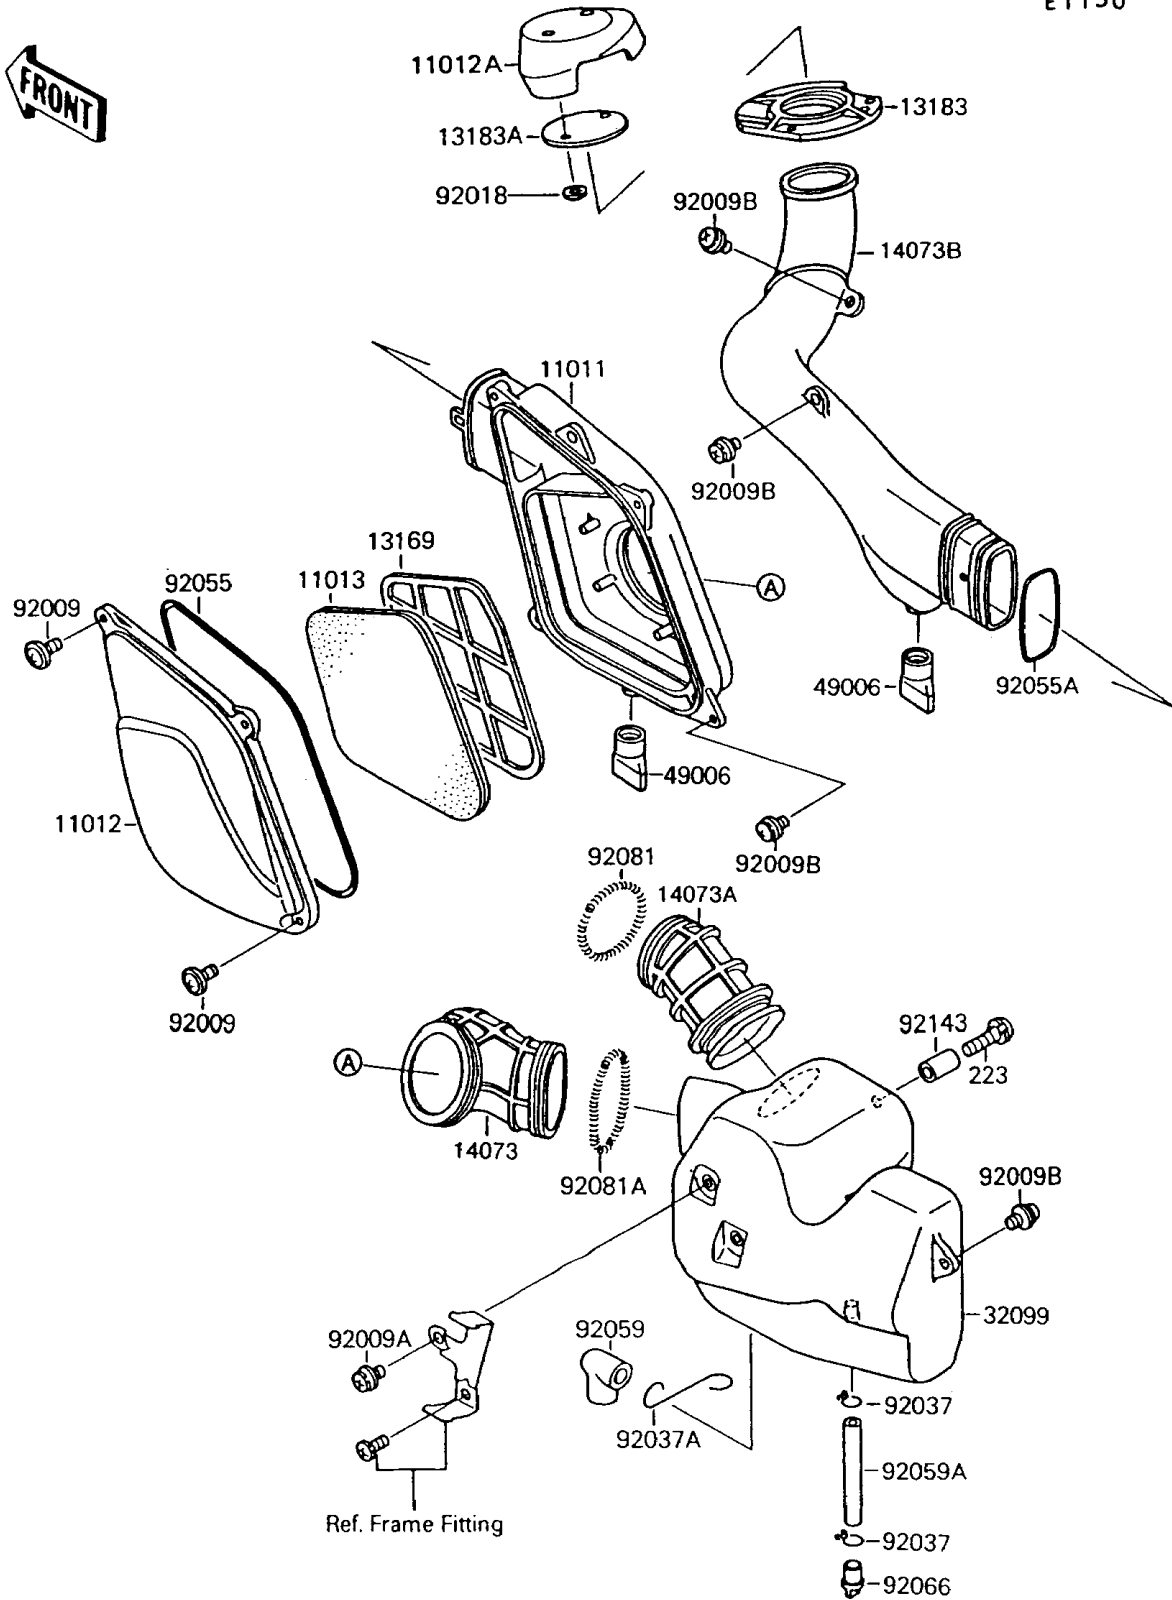

1995 Mojave 250 PARTS DIAGRAM

Air Cleaner

E1130

1995 Mojave 250 PARTS LIST

Air Cleaner

ITEM NAME	PART NUMBER	QUANTITY
CASE-AIR FILTER (Ref # 11011)	11011-1227	1
CAP,AIR FILTER (Ref # 11012)	11012-1524	1
CAP,SNORKL DUCT (Ref # 11012A)	11012-1537	1
ELEMENT-AIR FILTER (Ref # 11013)	11013-1145	1
PLATE,ELEMENT (Ref # 13169)	13169-1689	1
PLATE,SNORKL DUCT (Ref # 13183)	13183-1019	1
PLATE,SNORKL CAP (Ref # 13183A)	13183-1020	1
DUCT,CHAMBER-AIRFILTER (Ref # 14073)	14073-1266	1
DUCT,CARBURETER-CHAMBER (Ref # 14073A)	14073-1267	1
DUCT,SNORKL (Ref # 14073B)	14073-1610	1
CASE,AIR CHAMBER (Ref # 32099)	32099-1086	1
BOOT (Ref # 49006)	49006-1199	2
SCREW,6X18,BLACK (Ref # 92009)	92009-1181	4
SCREW,6X14 (Ref # 92009A)	92009-1275	1
SCREW,6X16 (Ref # 92009B)	92009-1276	5
NUT,PUSH,3MM (Ref # 92018)	92018-005	2
CLAMP,TUBE (Ref # 92037)	92037-147	2
CLAMP (Ref # 92037A)	92037-1821	1
RING-O,AIR FILTER CASE (Ref # 92055)	92055-1344	1
RING-O,57.3X3 (Ref # 92055A)	92055-1345	1
TUBE,BREATHER (Ref # 92059)	92059-1693	1
TUBE,7X10X100 (Ref # 92059A)	92059-1736	1
PLUG,DRAIN (Ref # 92066)	92066-1211	1
SPRING,COIL (Ref # 92081)	92081-1177	1
SPRING,DUCT (Ref # 92081A)	92081-1638	1
COLLAR (Ref # 92143)	92143-1046	1
SCREW-PAN-WS-CROS (Ref # 223)	223C0635	1