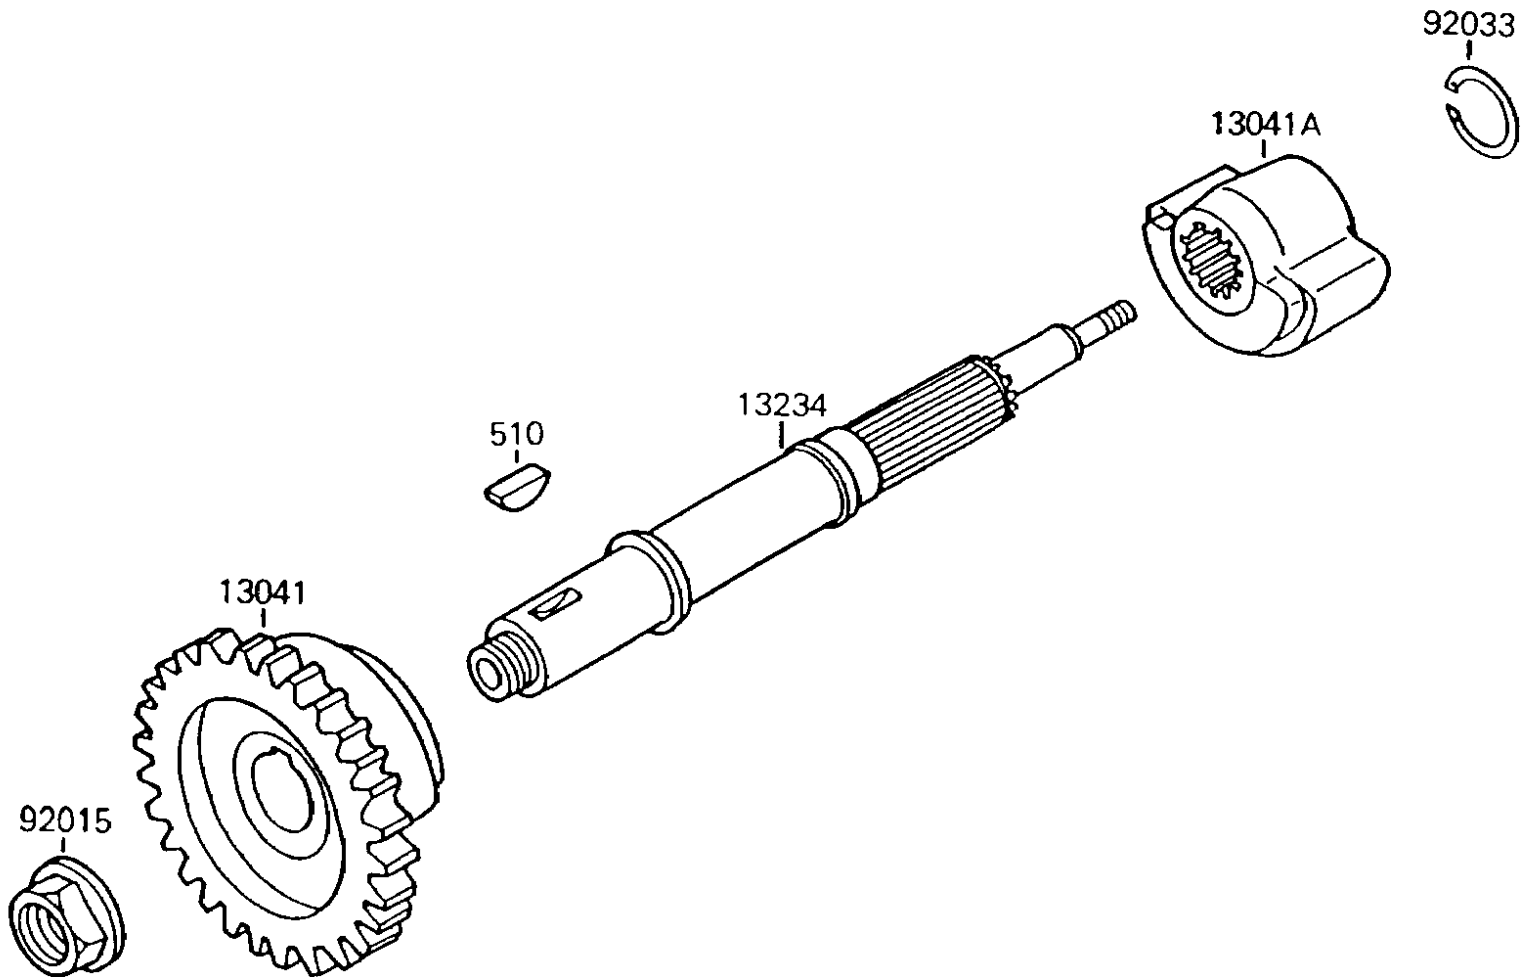

# 1995 Mojave 250 PARTS DIAGRAM

Balancer

E1523

# 1995 Mojave 250 PARTS LIST

## Balancer

ITEM NAME	PART NUMBER	QUANTITY
BALANCER,LH (Ref # 13041)	13041-1073	1
BALANCER,RH (Ref # 13041A)	13041-1074	1
SHAFT-COMP (Ref # 13234)	13234-1066	1
NUT,16MM (Ref # 92015)	92015-1465	1
RING-SNAP,18MM (Ref # 92033)	92033-029	1
KEY-WOODRUFF (Ref # 510)	510A5100	1