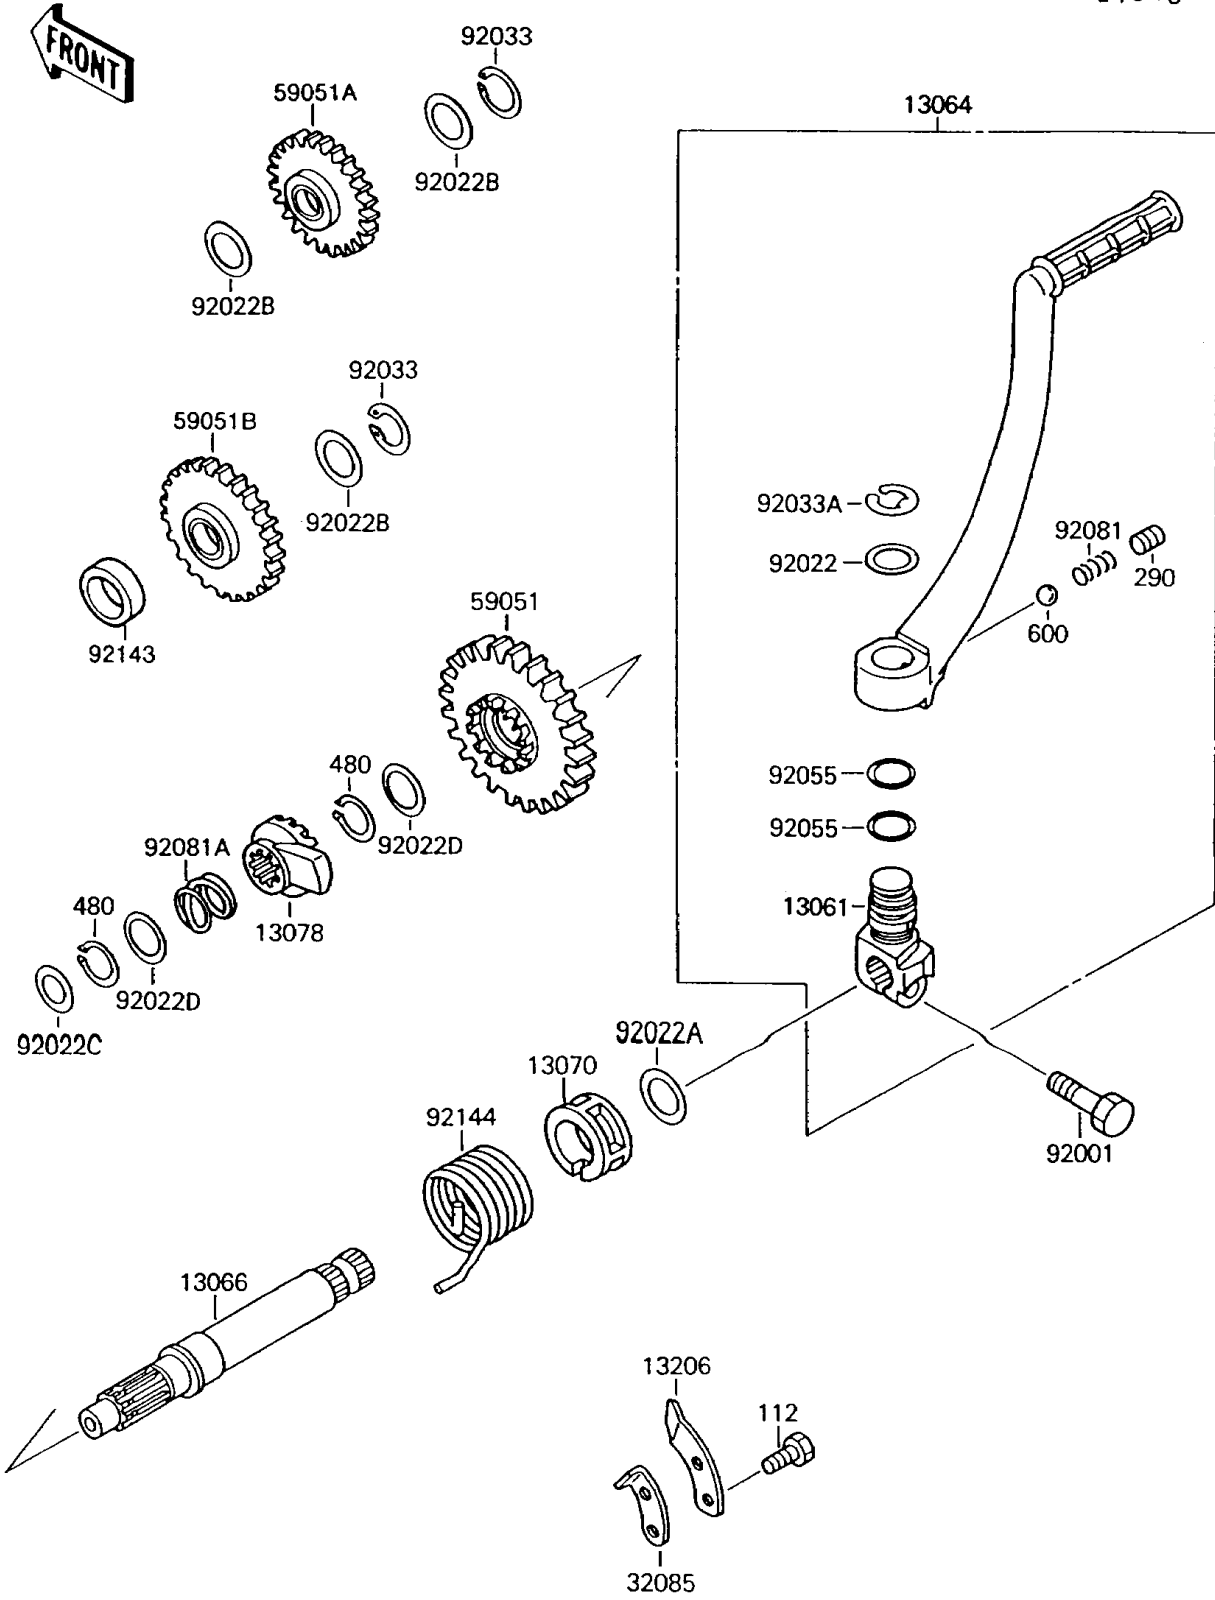

1994 Mojave 250 PARTS DIAGRAM

Kickstarter Mechanism

E1340

1994 Mojave 250 PARTS LIST

Kickstarter Mechanism

ITEM NAME	PART NUMBER	QUANTITY
BOSS,KICK PEDAL (Ref # 13061)	13061-1189	1
LEVER-ASSY-KICK (Ref # 13064)	13064-1127	1
SHAFT-KICK (Ref # 13066)	13066-1062	1
GUIDE,KICK SPRING (Ref # 13070)	13070-011	1
RATCHET (Ref # 13078)	13078-1053	1
GUIDE-KICK (Ref # 13206)	13206-1056	1
STOPPER (Ref # 32085)	32085-1237	1
GEAR-SPUR,KICKSTARTER,30T (Ref # 59051)	59051-1170	1
GEAR,REVERSE SHAFT,21T (Ref # 59051A)	59051-1220	1
GEAR,KICKSTARTER IDLE,25T (Ref # 59051B)	59051-1221	1
BOLT,8X28 (Ref # 92001)	92001-1042	1
WASHER,15.2X20X1 (Ref # 92022)	92022-1019	1
WASHER,18.5X23X1.2 (Ref # 92022A)	92022-118	1
WASHER,17.3X22X0.5 (Ref # 92022B)	92022-1799	3
WASHER,12.3X20X0.5 (Ref # 92022C)	92022-269	1
WASHER,16.8X22X0.5 (Ref # 92022D)	92022-315	2
RING-SNAP (Ref # 92033)	92033-032	2
RING-SNAP,10MM (Ref # 92033A)	92033-1166	1
RING-O,10X1.5 (Ref # 92055)	92055-061	2
SPRING,KICK PEDAL (Ref # 92081)	92081-020	1
SPRING,RATCHET (Ref # 92081A)	92081-122	1
COLLAR,17.1X24X9 (Ref # 92143)	92143-1330	1
SPRING,KICKSTARTER (Ref # 92144)	92144-1001	1
BOLT-UPSET (Ref # 112)	112G0618	2
SCREW-SET-SOCKET,8X8 (Ref # 290)	290Q0808	1
CIRCLIP-TYPE-C,16MM (Ref # 480)	480J1600	2
BALL-STEEL,1/4" (Ref # 600)	600A0800	1