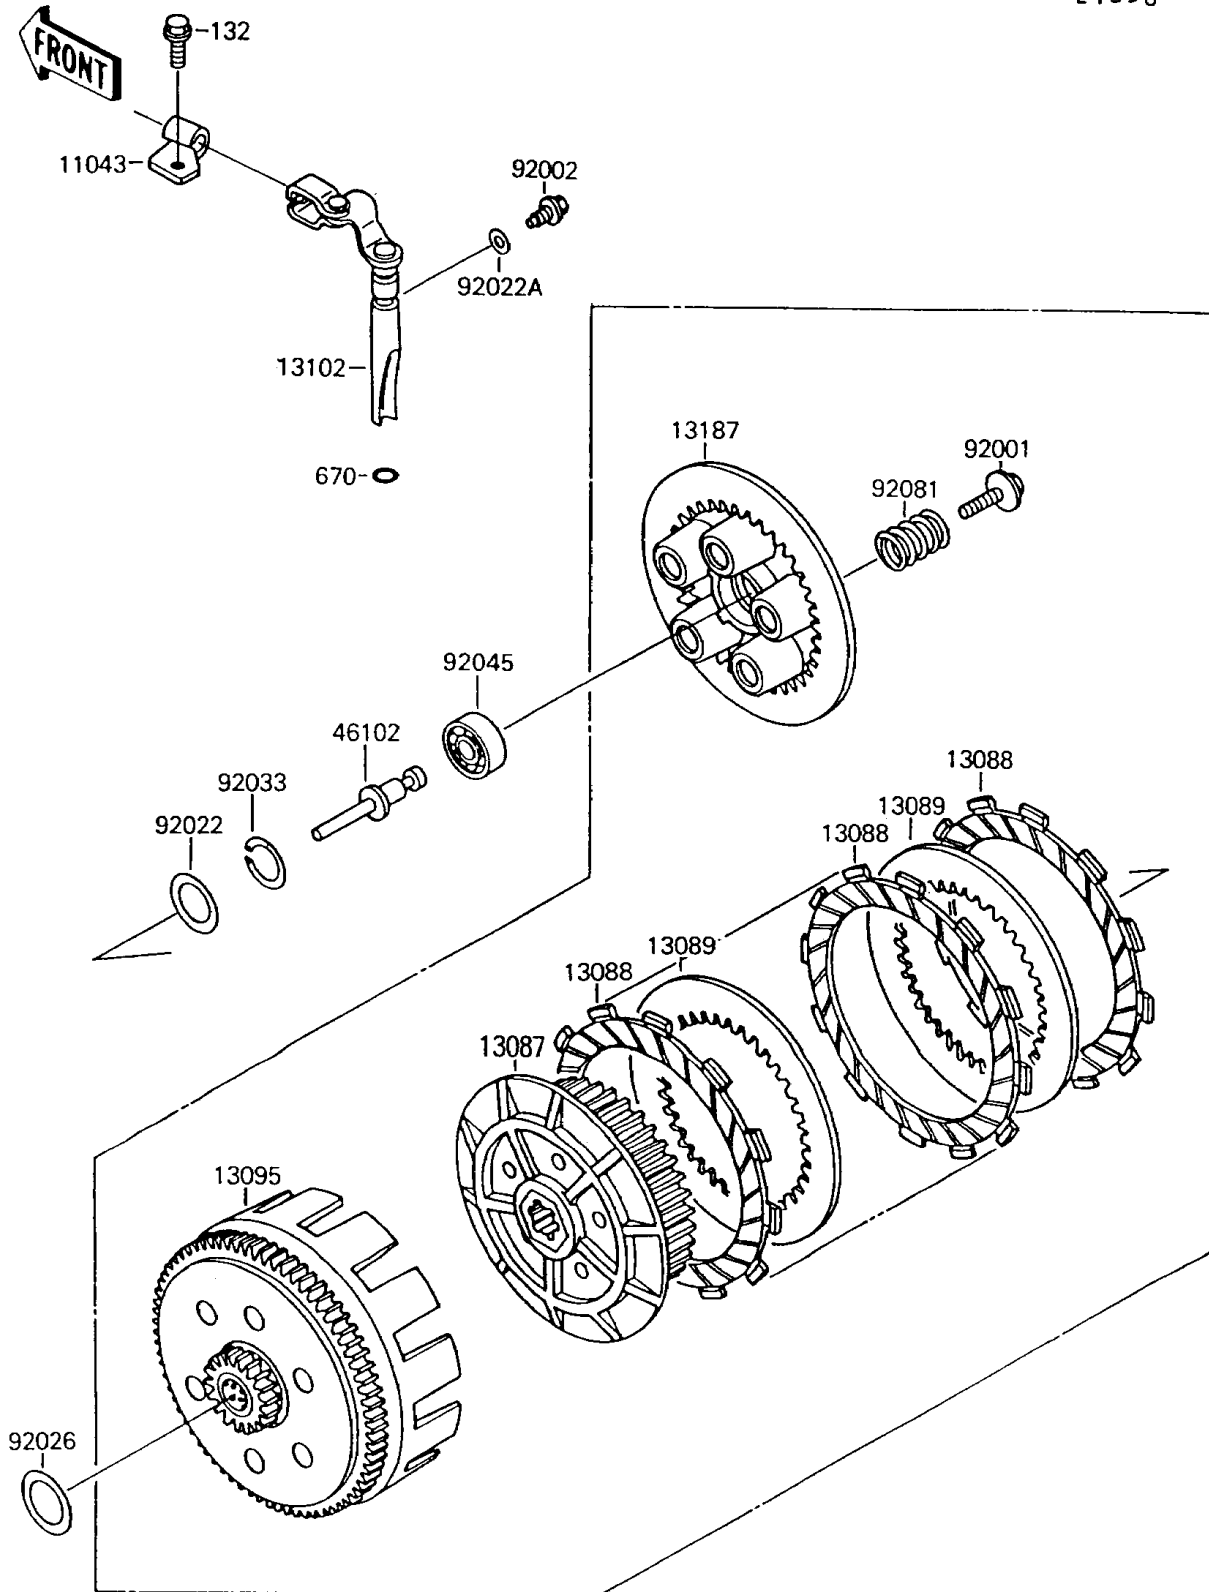

1995 Mojave 250 PARTS DIAGRAM

Clutch

E1350

1995 Mojave 250 PARTS LIST

Clutch

ITEM NAME	PART NUMBER	QUANTITY
BRACKET,CLUTCH CABLE (Ref # 11043)	11043-1931	1
HUB-CLUTCH (Ref # 13087)	13087-1001	1
PLATE-FRICTION (Ref # 13088)	13088-1057	7
PLATE-CLUTCH,T=1.6 (Ref # 13089)	13089-013	6
HOUSING-COMP-CLUTCH (Ref # 13095)	13095-1148	1
RELEASE-COMP-CLUTCH (Ref # 13102)	13102-1064	1
PLATE-CLUTCH OPERATING (Ref # 13187)	13187-1008	1
ROD,CLUTCH PUSH (Ref # 46102)	46102-1033	1
BOLT,CLUTCH SPRING,6X18 (Ref # 92001)	92001-1576	5
BOLT,CLUTCH RELEASE (Ref # 92002)	92002-1356	1
WASHER,20.5X30X1,STEEL (Ref # 92022)	92022-112	1
WASHER,6.2X11X1 (Ref # 92022A)	92022-304	1
SPACER,20.1X30X4 (Ref # 92026)	92026-1274	1
RING-SNAP,18MM (Ref # 92033)	92033-029	1
BEARING-BALL,6001C3ML01 (Ref # 92045)	92045-1235	1
SPRING,CLUTCH (Ref # 92081)	92081-083	5
BOLT-FLANGED-SMALL (Ref # 132)	132J0612	1
O RING,9MM (Ref # 670)	670B1509	1