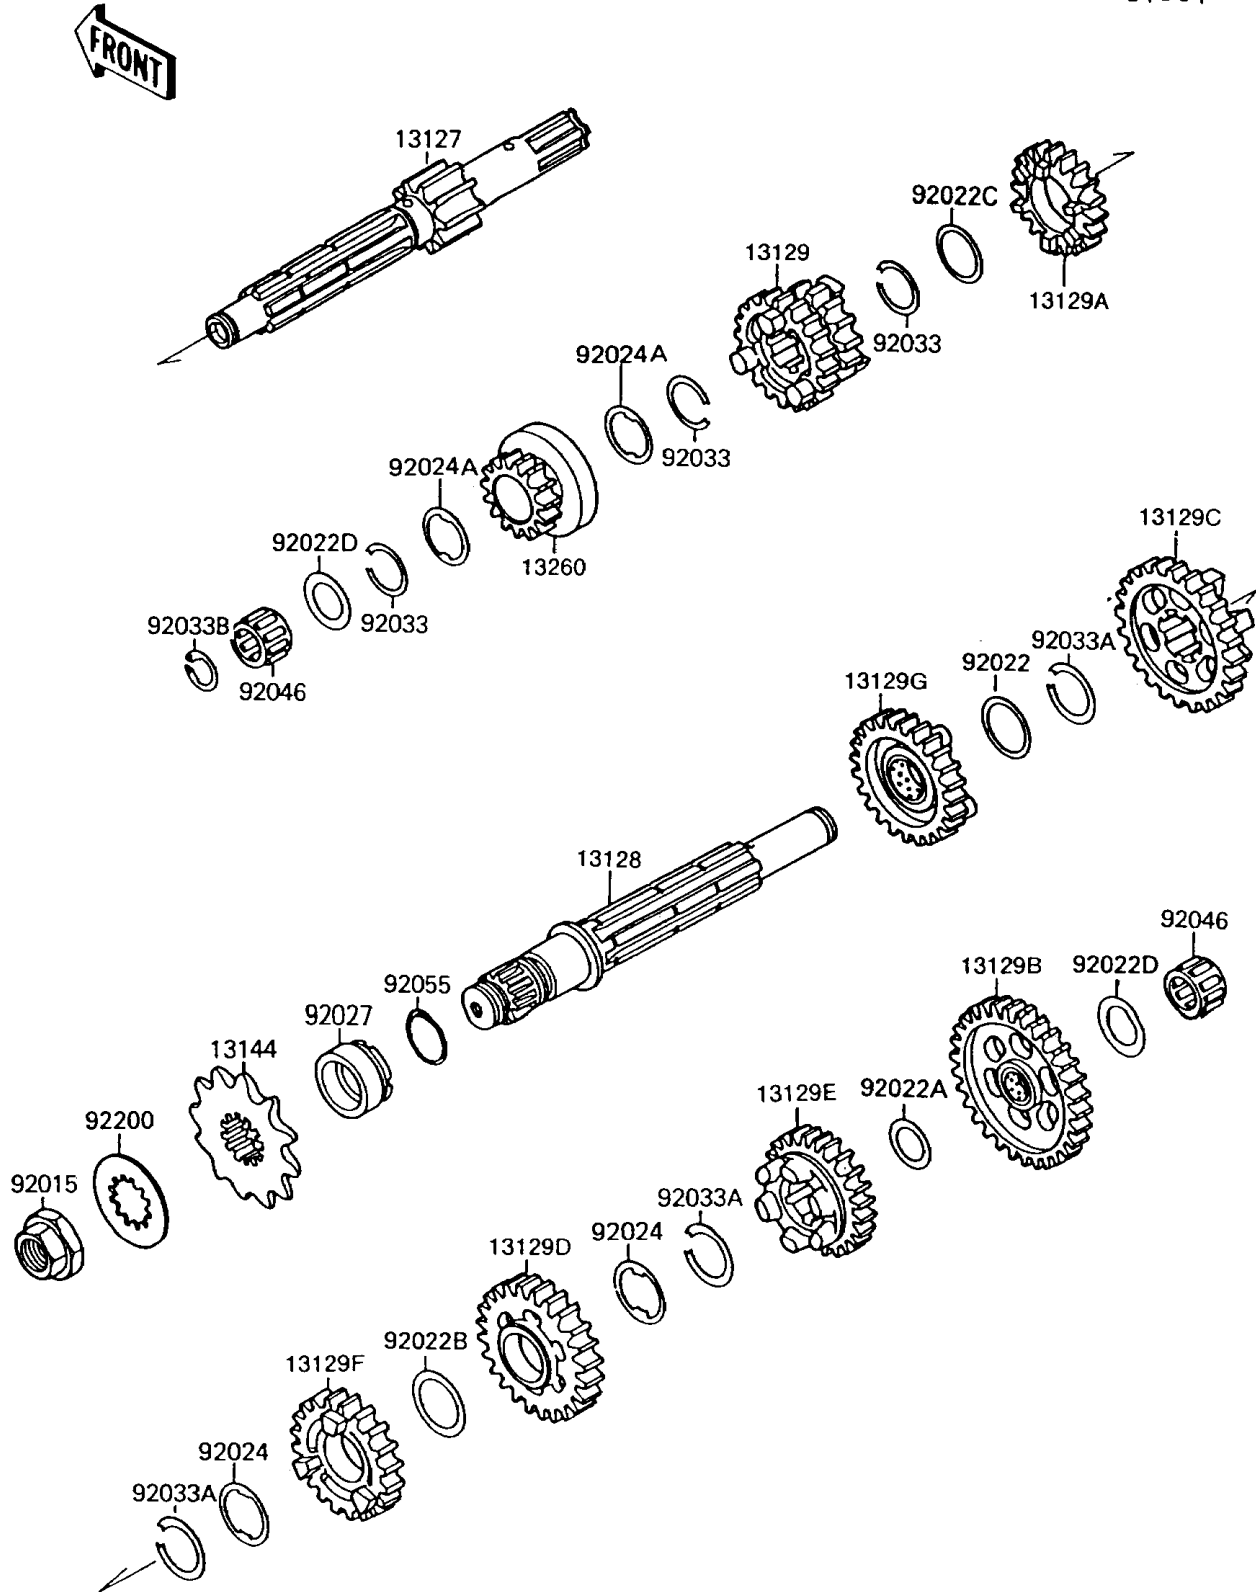

1994 Mojave 250 PARTS DIAGRAM

Transmission

E1361

1994 Mojave 250 PARTS LIST

Transmission

ITEM NAME	PART NUMBER	QUANTITY
SHAFT-TRANSMISSION INPUT (Ref # 13127)	13127-1139	1
SHAFT-TRANSMISSION OUTPUT (Ref # 13128)	13128-1171	1
GEAR,INPUT 3RD&5TH,16T&20T (Ref # 13129)	13129-1798	1
GEAR,INPUT 4TH,20T (Ref # 13129A)	13129-1799	1
GEAR,OUTPUT LOW,30T (Ref # 13129B)	13129-1800	1
GEAR,OUTPUT 2ND,30T (Ref # 13129C)	13129-1801	1
GEAR,OUTPUT 3RD,24T (Ref # 13129D)	13129-1802	1
GEAR,OUTPUT 4TH,25T (Ref # 13129E)	13129-1803	1
GEAR,OUTPUT 5TH,21T (Ref # 13129F)	13129-1804	1
GEAR,OUTPUT REVERSE,24T (Ref # 13129G)	13129-1805	1
SPROCKET-OUTPUT,12T (Ref # 13144)	13144-1127	1
GEAR,INPUT 2ND,15T (Ref # 13260)	13260-1077	1
NUT,20MM (Ref # 92015)	92015-1254	1
WASHER,25.3X30X0.5 (Ref # 92022)	92022-159	1
WASHER,17.3X25X0.5 (Ref # 92022A)	92022-1614	1
WASHER,25.3X32X1 (Ref # 92022B)	92022-1800	1
WASHER,22.3X27X0.5 (Ref # 92022C)	92022-198	1
WASHER,17.3X28X1 (Ref # 92022D)	92022-255	2
WASHER,TOOTHED,22.5X31X0.5 (Ref # 92024)	92024-038	2
WASHER,TOOTHED,22.5X27X0.5 (Ref # 92024A)	92024-039	2
COLLAR,25X32X15.3 (Ref # 92027)	92027-1800	1
RING-SNAP,20X25.5X1.2 (Ref # 92033)	92033-025	3
RING-SNAP,24MM (Ref # 92033A)	92033-026	3
RING-SNAP (Ref # 92033B)	92033-032	1
BEARING-NEEDLE,K17X25X13.8X1 (Ref # 92046)	92046-1156	2
RING-O,21.5MM (Ref # 92055)	92055-1293	1
WASHER (Ref # 92200)	92200-1065	1