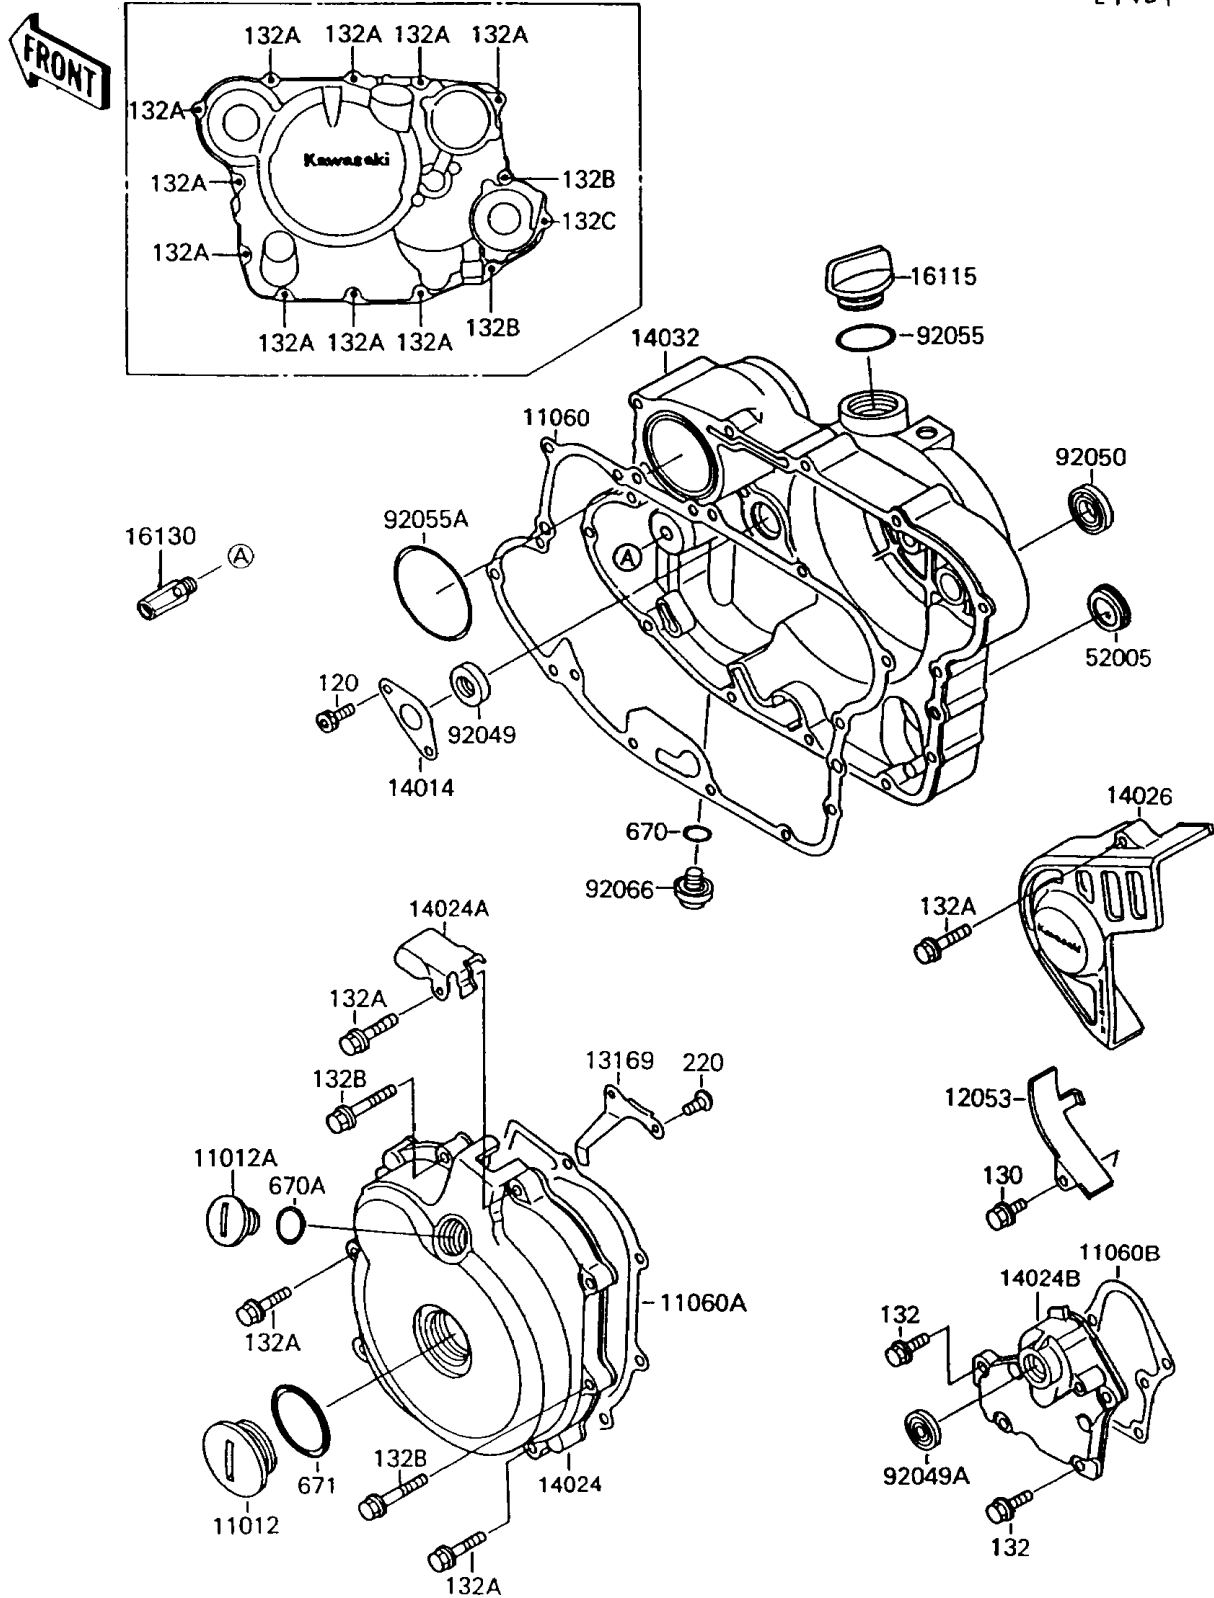

1995 Mojave 250 PARTS DIAGRAM

Engine Cover(s)

E1431

1995 Mojave 250 PARTS LIST

Engine Cover(s)

ITEM NAME	PART NUMBER	QUANTITY
CAP (Ref # 11012)	11012-1362	1
CAP, TOP MARK (Ref # 11012A)	11012-1363	1
GASKET, CLUTCH COVER (Ref # 11060)	11060-1238	1
GASKET, GENERATOR (Ref # 11060A)	11060-1239	1
GASKET, REVERSE COVER (Ref # 11060B)	11060-1240	1
GUIDE-CHAIN (Ref # 12053)	12053-1196	1
PLATE, GENERATOR LEAD (Ref # 13169)	13169-1692	1
PLATE-POSITION (Ref # 14014)	14014-1079	1
COVER, GENERATOR (Ref # 14024)	14024-1270	1
COVER (Ref # 14024A)	14024-1363	1
COVER, REVERSE (Ref # 14024B)	14024-1860	1
COVER-CHAIN (Ref # 14026)	14026-1212	1
COVER-CLUTCH (Ref # 14032)	14032-1251	1
CAP-OIL FILLER (Ref # 16115)	16115-1009	1
VALVE-ASSY-RELIEF (Ref # 16130)	16130-1001	1
GAUGE, OIL LEVEL (Ref # 52005)	52005-1009	1
SEAL-OIL (Ref # 92049)	92049-1191	1
SEAL-OIL, TB12205.5 (Ref # 92049A)	92049-1271	1
SEAL-OIL (Ref # 92050)	92050-078	1
RING-O, 31.5X2.6 (Ref # 92055)	92055-049	1
RING-O, 62.6X66X3.1 (Ref # 92055A)	92055-1221	1
PLUG, DRAIN (Ref # 92066)	92066-1156	1
BOLT-SOCKET, 6X10 (Ref # 120)	120P0610	2
BOLT-FLANGED (Ref # 130)	130J0610	1
BOLT-FLANGED-SMALL (Ref # 132)	132J0620	5
BOLT-FLANGED-SMALL (Ref # 132A)	132J0630	19
BOLT-FLANGED-SMALL, 6X40 (Ref # 132B)	132J0640	4
BOLT-FLANGED-SMALL (Ref # 132C)	132J0695	1
SCREW-PAN-CROS (Ref # 220)	220B0512	2

1995 Mojave 250 PARTS LIST

Engine Cover(s)

ITEM NAME	PART NUMBER	QUANTITY
O RING,11MM (Ref # 670)	670B2011	1
O RING,18MM (Ref # 670A)	670B2018	1
O RING,40MM (Ref # 671)	671B2540	1