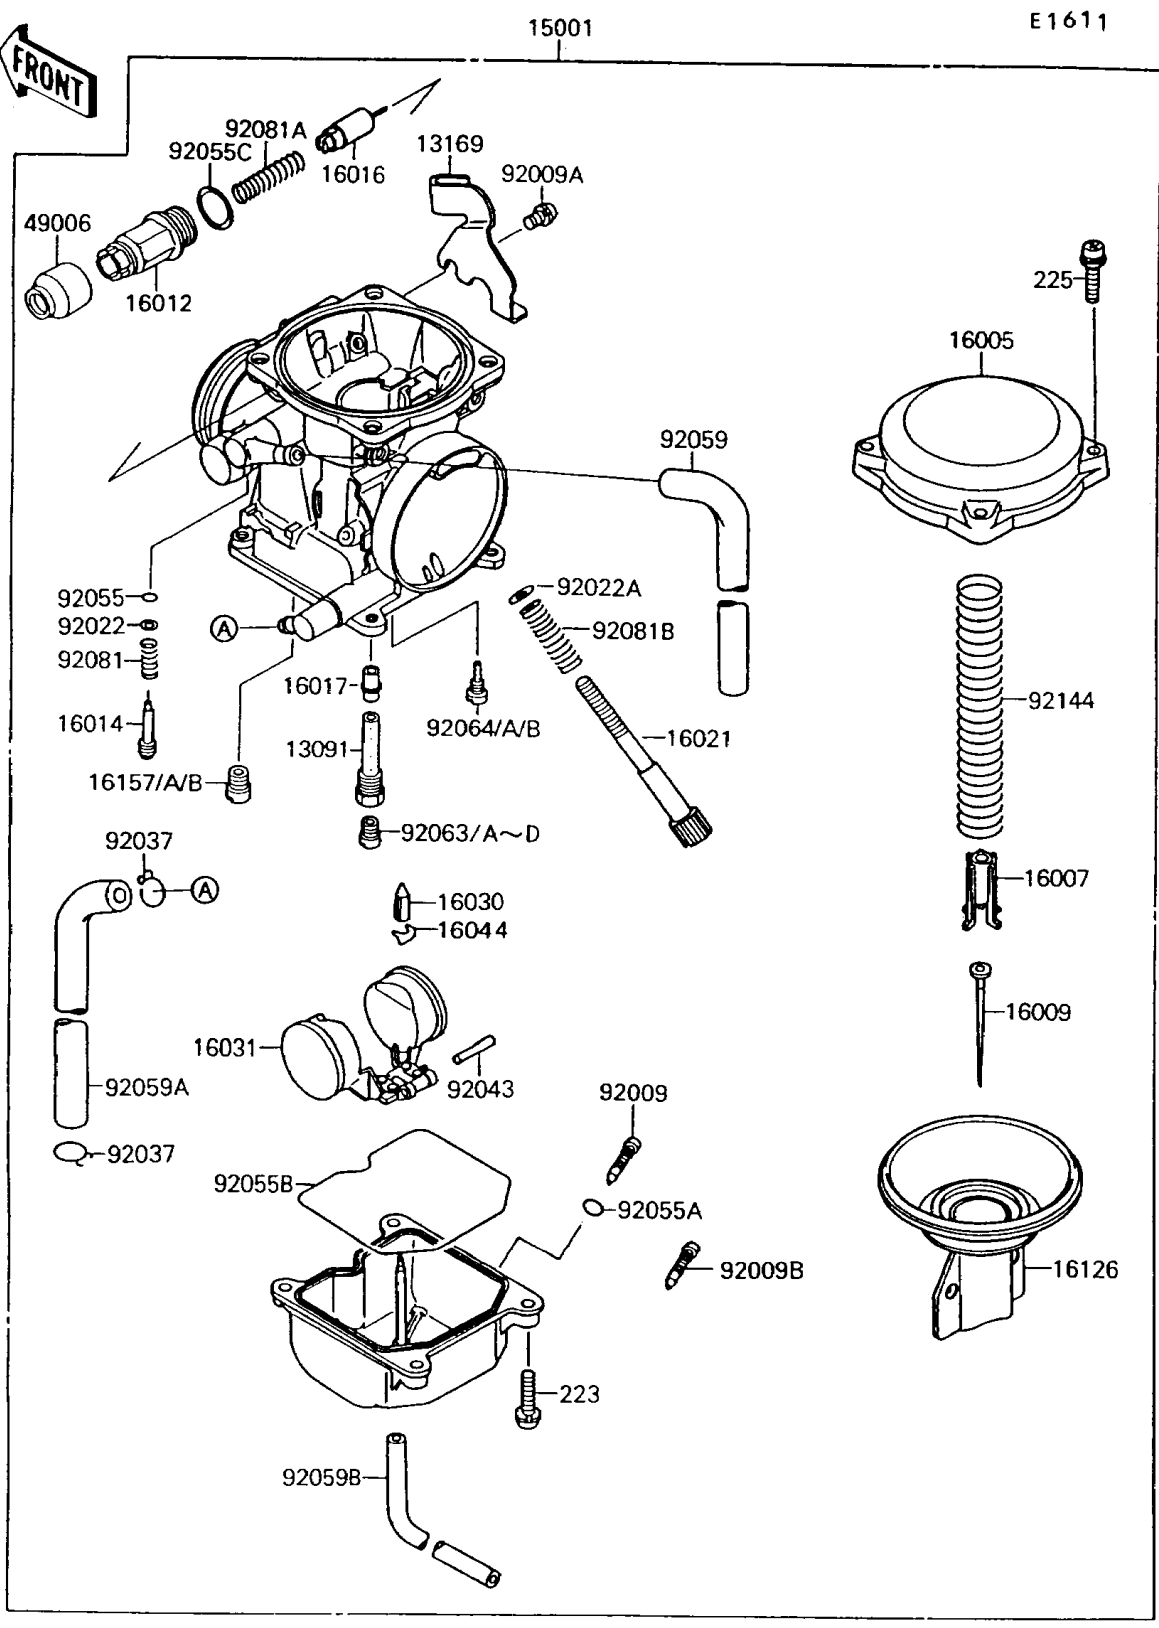

1995 Mojave 250 PARTS DIAGRAM

Carburetor