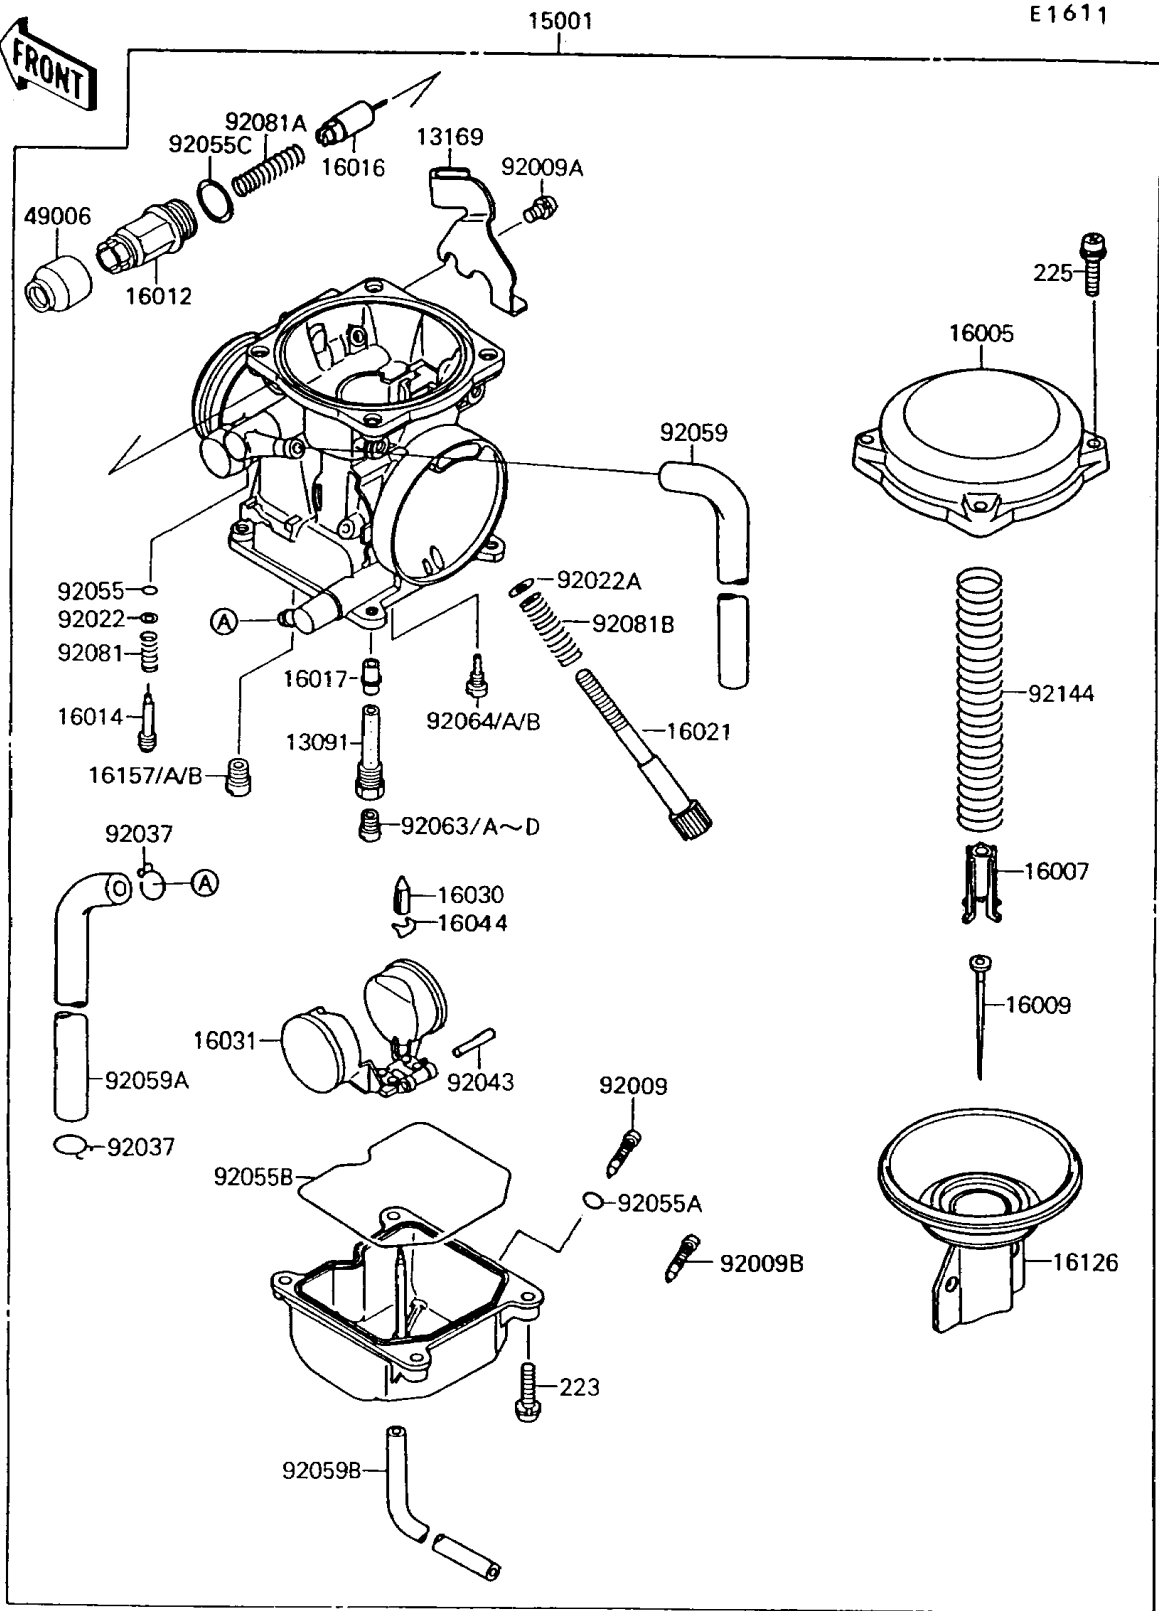

1995 Mojave 250 PARTS DIAGRAM

Carburetor

1995 Mojave 250 PARTS LIST

Carburetor

ITEM NAME	PART NUMBER	QUANTITY
HOLDER,NEEDLE JET (Ref # 13091)	13091-1259	1
PLATE,THROTTLE CABLE (Ref # 13169)	13169-1197	1
CARBURETOR-ASSY (Ref # 15001)	15001-1413	1
TOP-CHAMBER,MIXING,27/60 (Ref # 16005)	16005-1057	1
SEAT-SPRING,VALVE (Ref # 16007)	16007-1134	1
NEEDLE-JET,N54C (Ref # 16009)	16009-1333	1
CAP-STARTER PLUNGER (Ref # 16012)	16012-1055	1
SCREW-PILOT AIR (Ref # 16014)	16014-1029	1
PLUNGER,STARTER (Ref # 16016)	16016-1065	1
JET-NEEDLE (Ref # 16017)	16017-1319	1
SCREW-THROTTLE STOP (Ref # 16021)	16021-1109	1
VALVE-FLOAT (Ref # 16030)	16030-1007	1
FLOAT (Ref # 16031)	16031-1056	1
CLAMP,FLOAT VALVE (Ref # 16044)	16044-007	1
VALVE,VACUUM (Ref # 16126)	16126-1180	1
JET-STARTER,#55 (Ref # 16157)	16157-1056	1
JET-STARTER,#58 (Ref # 16157A)	16157-1057	1
JET-STARTER,#60 (Ref # 16157B)	16157-1058	1
BOOT,STARTER PLUNGER (Ref # 49006)	49006-1165	1
SCREW,DRAIN,M6X1.0 (Ref # 92009)	92009-1095	1
SCREW,5X10 (Ref # 92009A)	92009-1365	1
SCREW,DRAIN,M6X0.75 (Ref # 92009B)	92009-1551	1
WASHER,PLAIN (Ref # 92022)	92022-1003	1
WASHER,THROTTLE STOP SCREW (Ref # 92022A)	92022-1587	1
CLAMP,TUBE (Ref # 92037)	92037-1531	2
PIN,FLOAT (Ref # 92043)	92043-1207	1
RING-O,PILOT ADJUST (Ref # 92055)	92055-1002	1
RING-O,DRAIN SCREW (Ref # 92055A)	92055-1053	1
RING-O,FLOAT CHAMBER (Ref # 92055B)	92055-1222	1