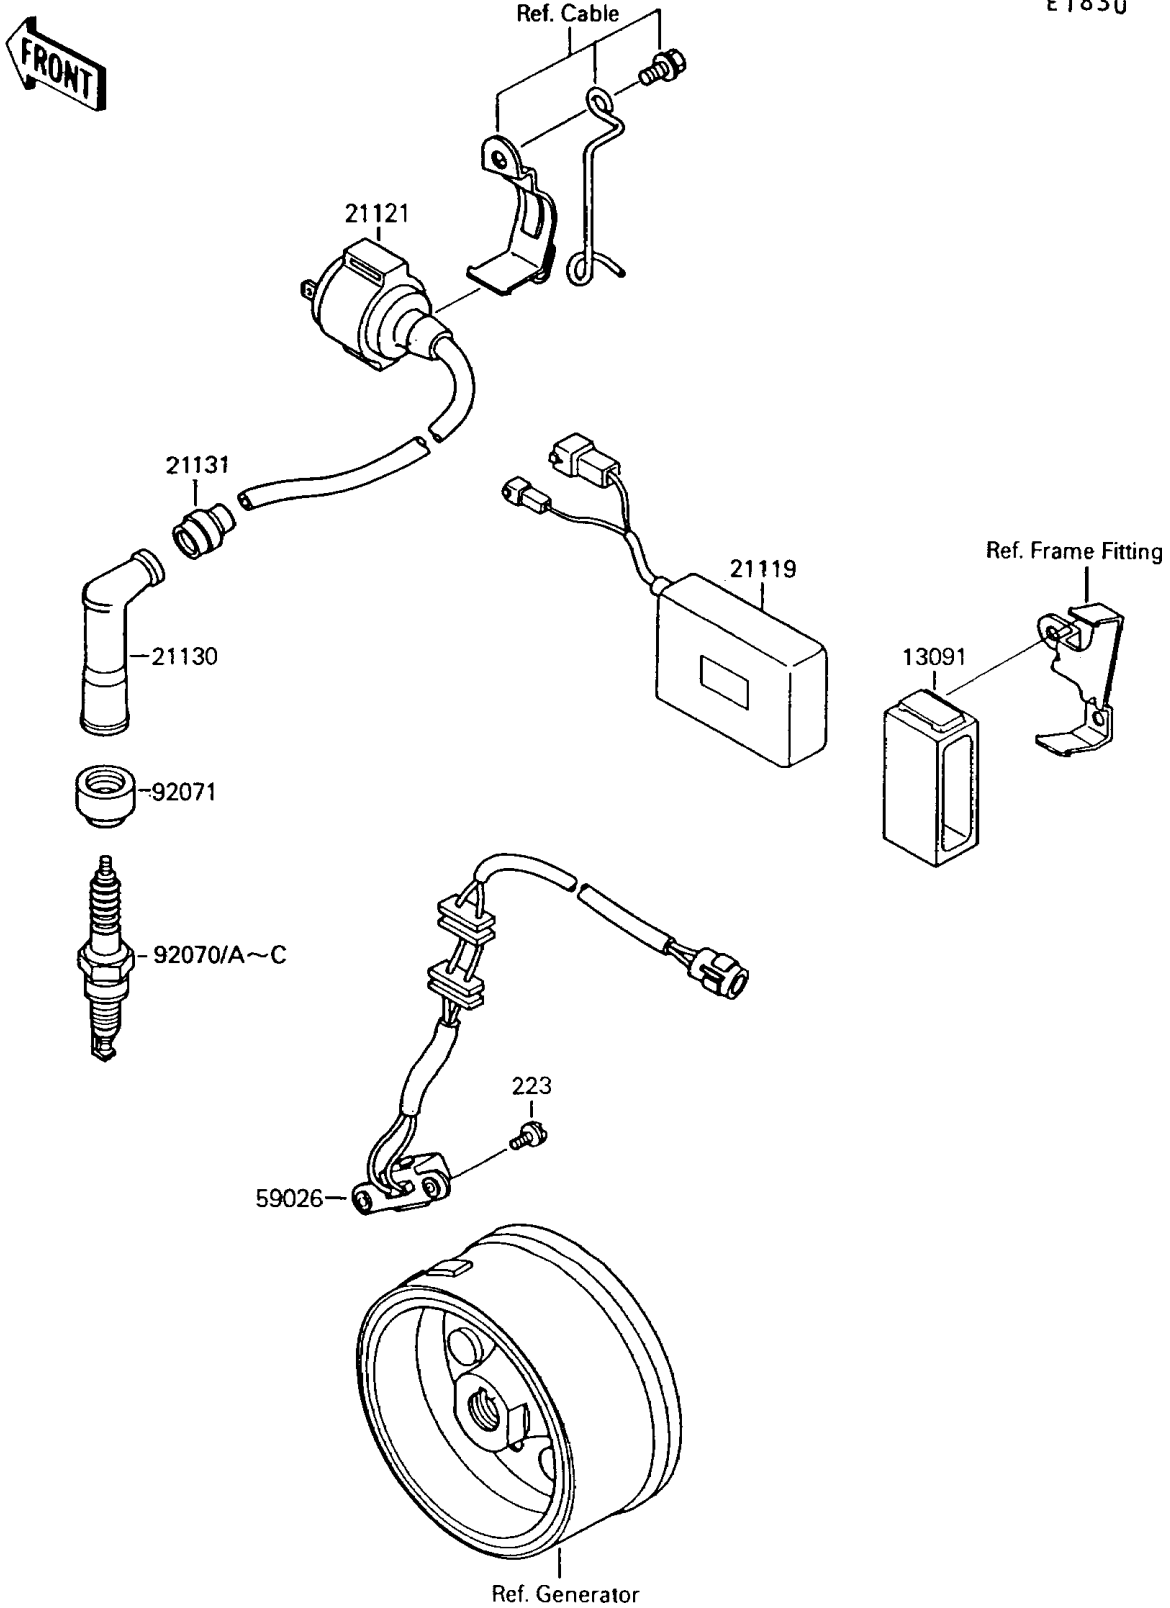

1995 Mojave 250 PARTS DIAGRAM

Ignition System

E1830

1995 Mojave 250 PARTS LIST

Ignition System

| ITEM NAME | PART NUMBER | QUANTITY |
|---|-------------|----------|
| HOLDER,IGNITER (Ref # 13091) | 13091-1271 | 1 |
| IGNITER (Ref # 21119) | 21119-1197 | 1 |
| COIL-IGNITION (Ref # 21121) | 21121-1148 | 1 |
| CAP-SPARK PLUG (Ref # 21130) | 21130-1002 | 1 |
| GROMMET,HIGH TENSION (Ref # 21131) | 21131-005 | 1 |
| COIL-PULSING (Ref # 59026) | 59026-1080 | 1 |
| PLUG-SPARK,DPR8EA-9(NGK) (Ref # 92070) | 92070-1065 | 1 |
| PLUG-SPARK,DP8EA-9(NGK) (Ref # 92070A) | 92070-1066 | 1 |
| PLUG-SPARK,X24EPR-U9(ND) (Ref # 92070B) | | 1 |
| PLUG-SPARK,X24EP-U9(ND) (Ref # 92070C) | | 1 |
| GROMMET,PLUG CAP (Ref # 92071) | 92071-1124 | 1 |
| SCREW-PAN-WS-CROS (Ref # 223) | 223B0514 | 2 |