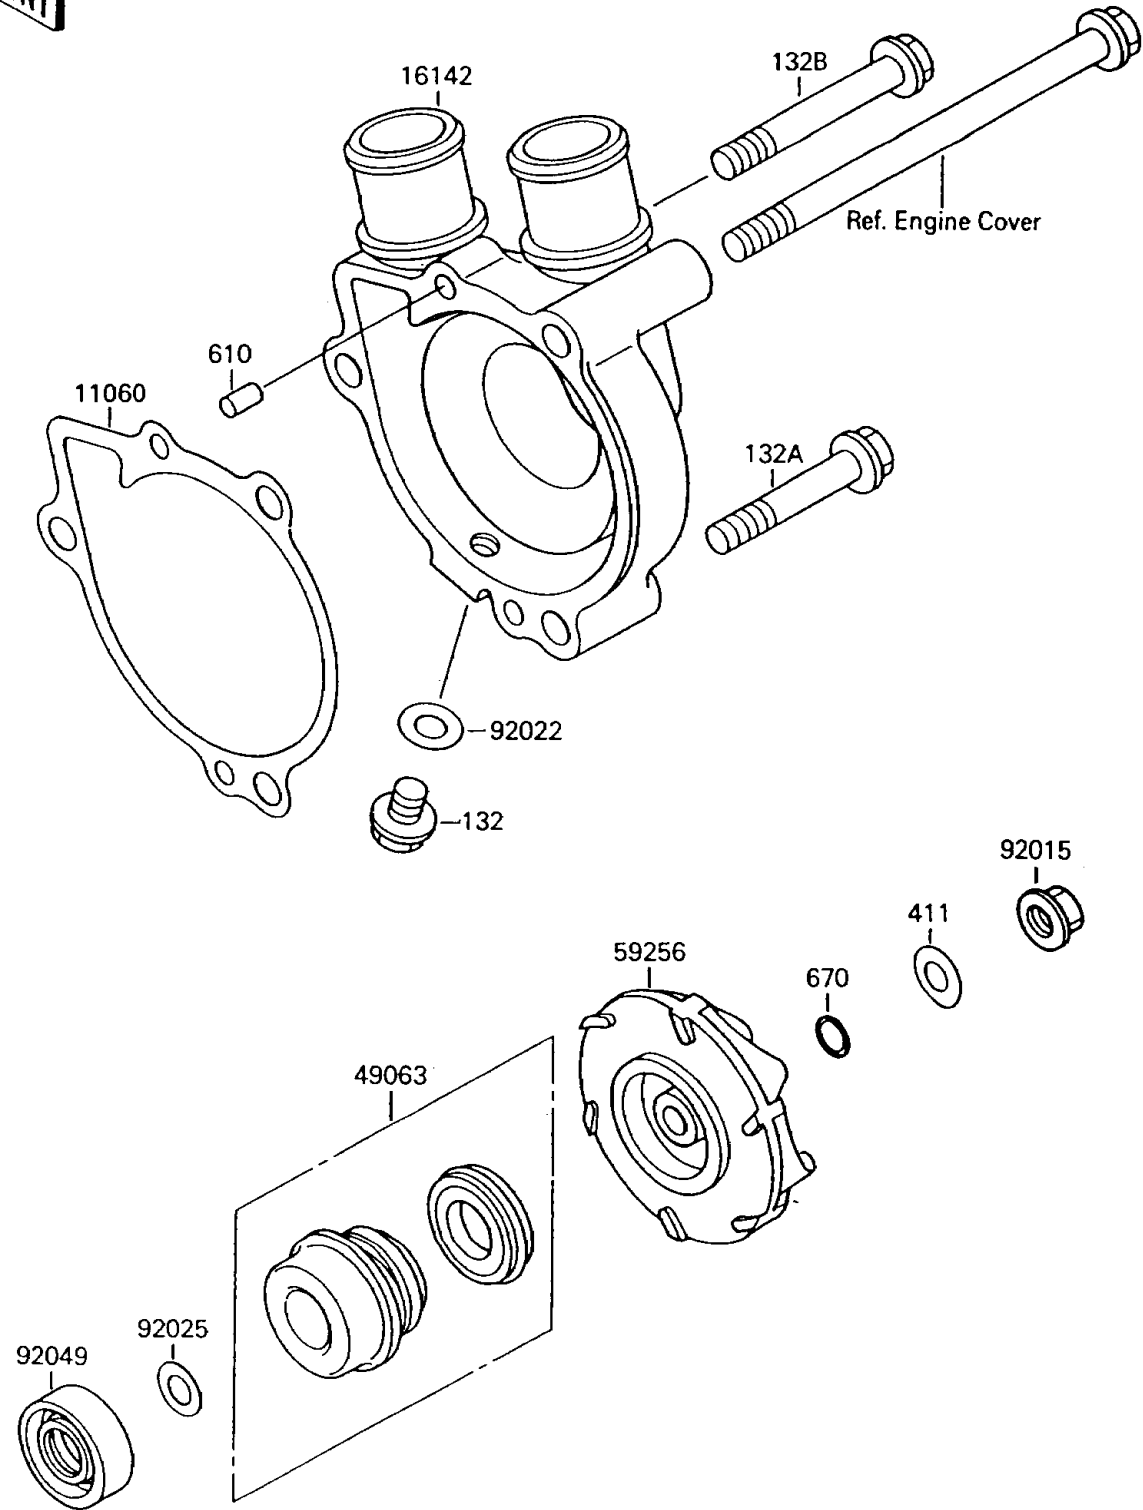

1995 Mojave 250 PARTS DIAGRAM

Water Pump

E3031

1995 Mojave 250 PARTS LIST

Water Pump

ITEM NAME	PART NUMBER	QUANTITY
GASKET,PUMP COVER (Ref # 11060)	11060-1241	1
COVER-PUMP (Ref # 16142)	16142-1069	1
SEAL-MECHANICAL (Ref # 49063)	49063-1054	1
IMPELLER (Ref # 59256)	59256-1055	1
NUT,FLANGED,6MM (Ref # 92015)	92015-1078	1
WASHER,6.2X11X1 (Ref # 92022)	92022-304	1
SHIM,T=0.8 (Ref # 92025)	92025-1507	1
SEAL-OIL,SC10227 (Ref # 92049)	92049-1157	1
BOLT-FLANGED-SMALL (Ref # 132)	132J0608	1
BOLT-FLANGED-SMALL (Ref # 132A)	132J0635	1
BOLT-FLANGED-SMALL (Ref # 132B)	132J0645	1
WASHER-PLAIN,6MM,BLACK (Ref # 411)	411F0600	1
ROLLER,4X8 (Ref # 610)	610A0408	2
O RING,6MM (Ref # 670)	670B1506	1