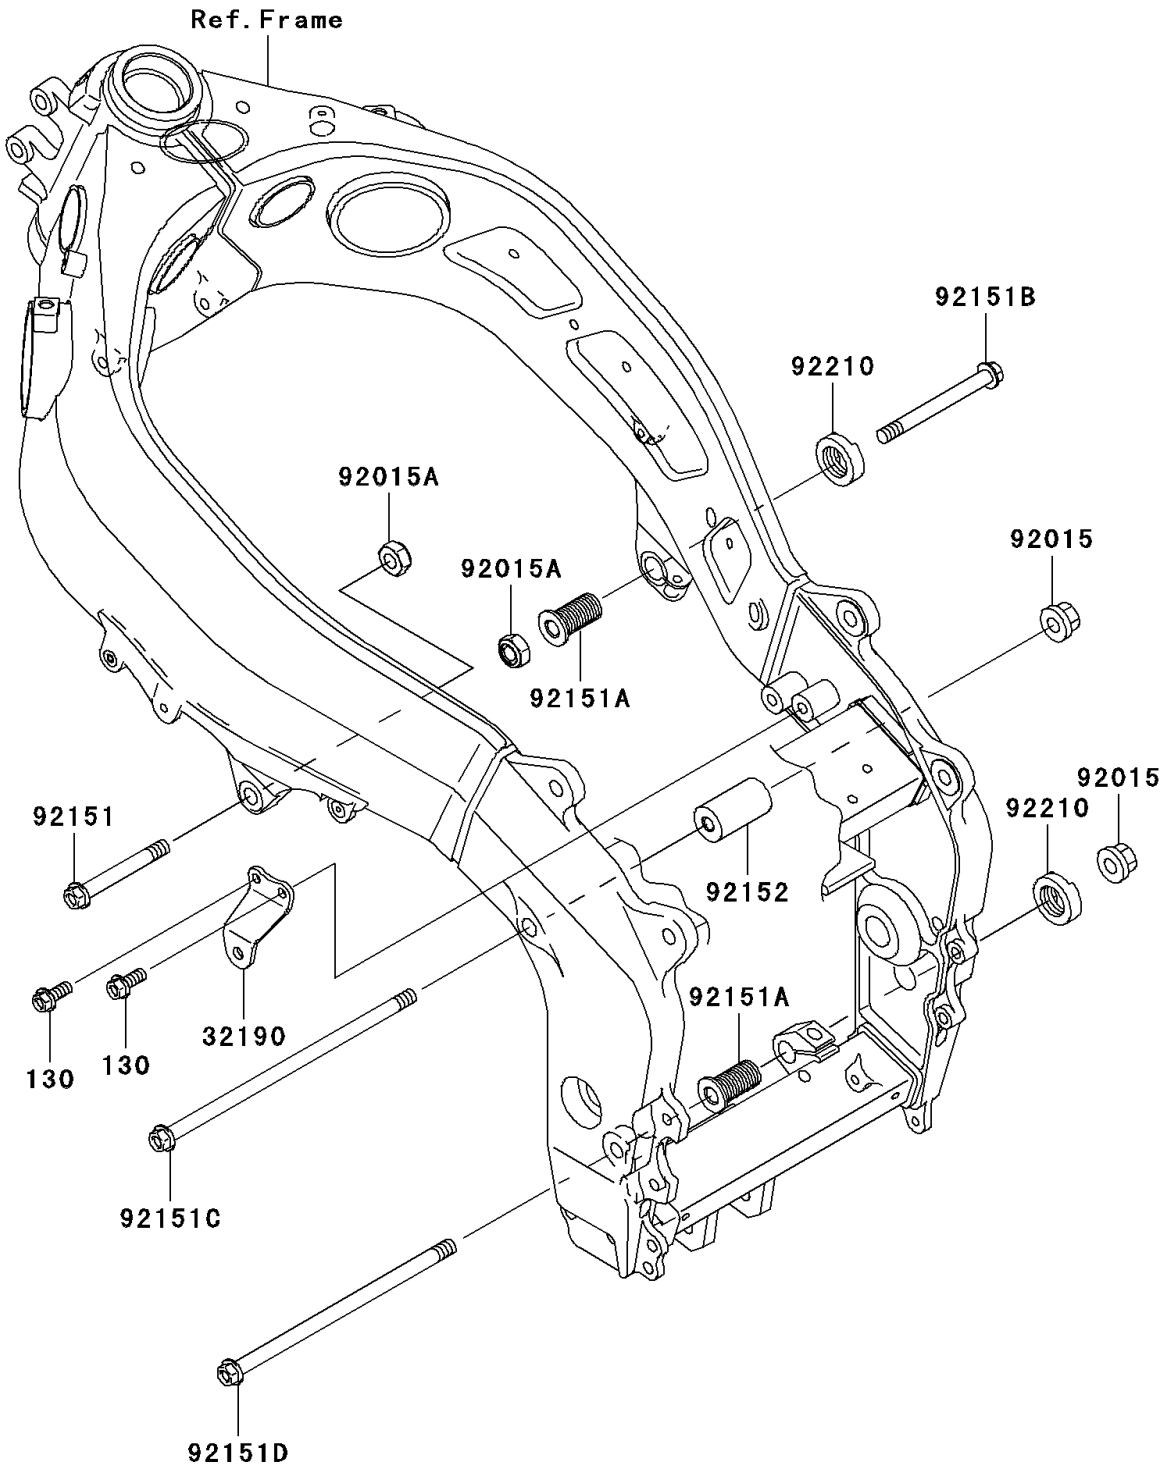

# 2006 ZZR600 PARTS DIAGRAM

Engine Mount

F2122

## 2006 ZZR600 PARTS LIST

### Engine Mount

ITEM NAME	PART NUMBER	QUANTITY
BOLT-FLANGED,8X20 (Ref # 130)	130J0820	2
BRACKET-ENGINE,RR,UPP,RH (Ref # 32190)	32190-1148	1
NUT,FLANGED,10MM (Ref # 92015)	92015-1180	2
NUT,LOCK,10MM,BLACK (Ref # 92015A)	92015-1189	2
BOLT,FLANGED,10X80 (Ref # 92151)	92151-1608	1
BOLT,ENGINE MOUNT,18MM (Ref # 92151A)	92151-1609	2
BOLT,FLANGED,10X100 (Ref # 92151B)	92151-1628	1
BOLT,FLANGED,10X234 (Ref # 92151C)	92151-1629	1
BOLT,FLANGED,10X207 (Ref # 92151D)	92151-1630	1
COLLAR,10.5X26X70 (Ref # 92152)	92152-1062	1
NUT,18MM (Ref # 92210)	92210-1203	2