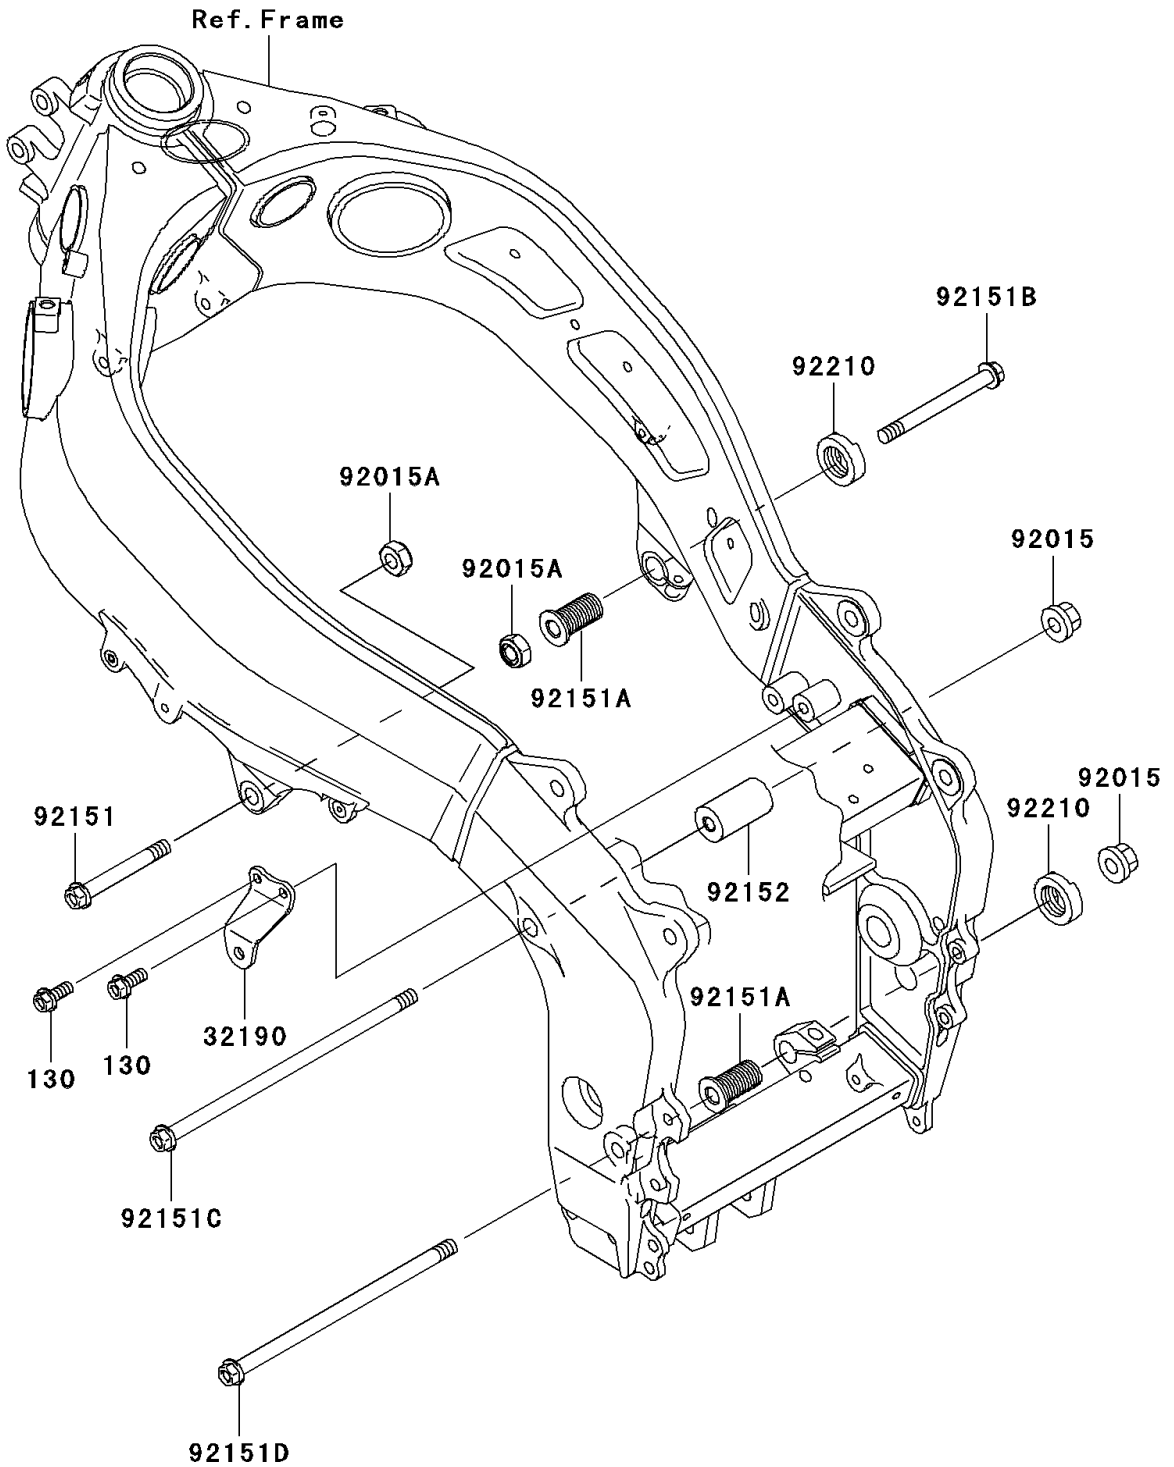

# 2008 ZZR<sup>®</sup> 600 PARTS DIAGRAM

Engine Mount

F2122

## 2008 ZZR® 600 PARTS LIST

### Engine Mount

ITEM NAME	PART NUMBER	QUANTITY
BOLT-FLANGED,8X20 (Ref # 130)	130J0820	2
BRACKET-ENGINE,RR,UPP,RH (Ref # 32190)	32190-1148	1
NUT,FLANGED,10MM (Ref # 92015)	92015-1180	2
NUT,LOCK,10MM,BLACK (Ref # 92015A)	92015-1189	2
BOLT,FLANGED,10X80 (Ref # 92151)	92151-1608	1
BOLT,ENGINE MOUNT,18MM (Ref # 92151A)	92151-1609	2
BOLT,FLANGED,10X100 (Ref # 92151B)	92151-1628	1
BOLT,FLANGED,10X234 (Ref # 92151C)	92151-1629	1
BOLT,FLANGED,10X207 (Ref # 92151D)	92151-1630	1
COLLAR,10.5X26X70 (Ref # 92152)	92152-1062	1
NUT,18MM (Ref # 92210)	92210-1203	2