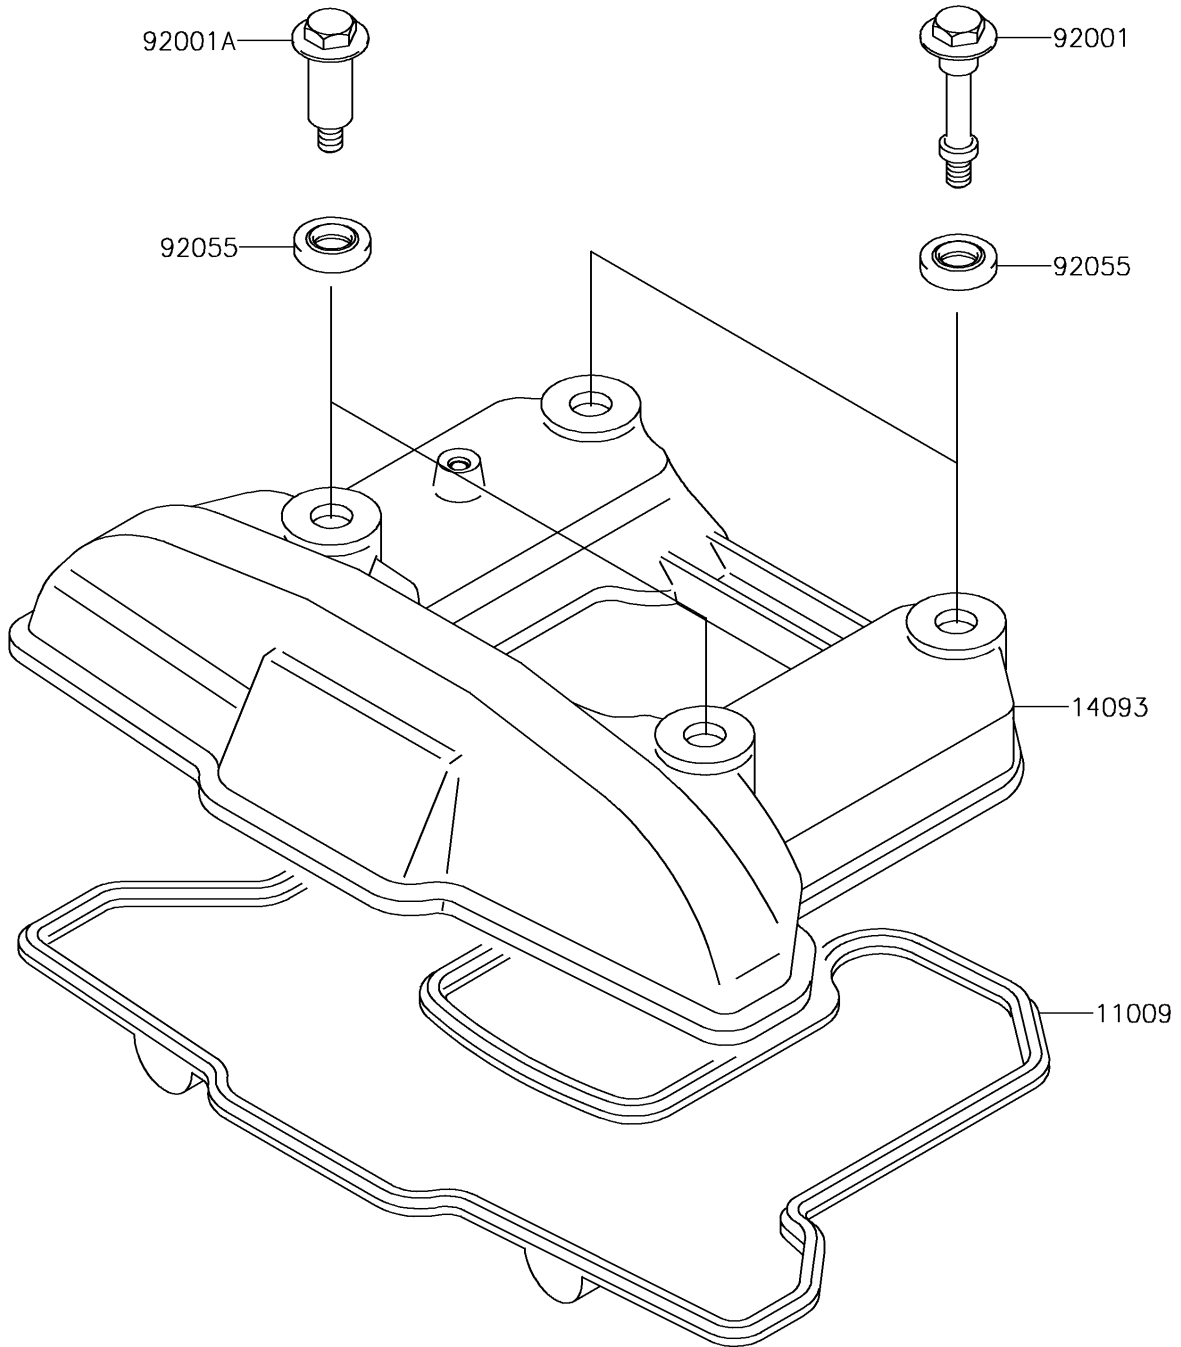

2018 KLR™ 650 CAMO PARTS DIAGRAM

Cylinder Head Cover

E1112

2018 KLR™ 650 CAMO PARTS LIST

Cylinder Head Cover

ITEM NAME	PART NUMBER	QUANTITY
GASKET,HEAD COVER (Ref # 11009)	11009-1365	1
COVER,HEAD (Ref # 14093)	14093-0059	1
BOLT,L=46.5 (Ref # 92001)	92001-1853	2
BOLT,L=34.5 (Ref # 92001A)	92001-1854	2
RING-O,HEAD COVER BOLT (Ref # 92055)	92055-0195	4