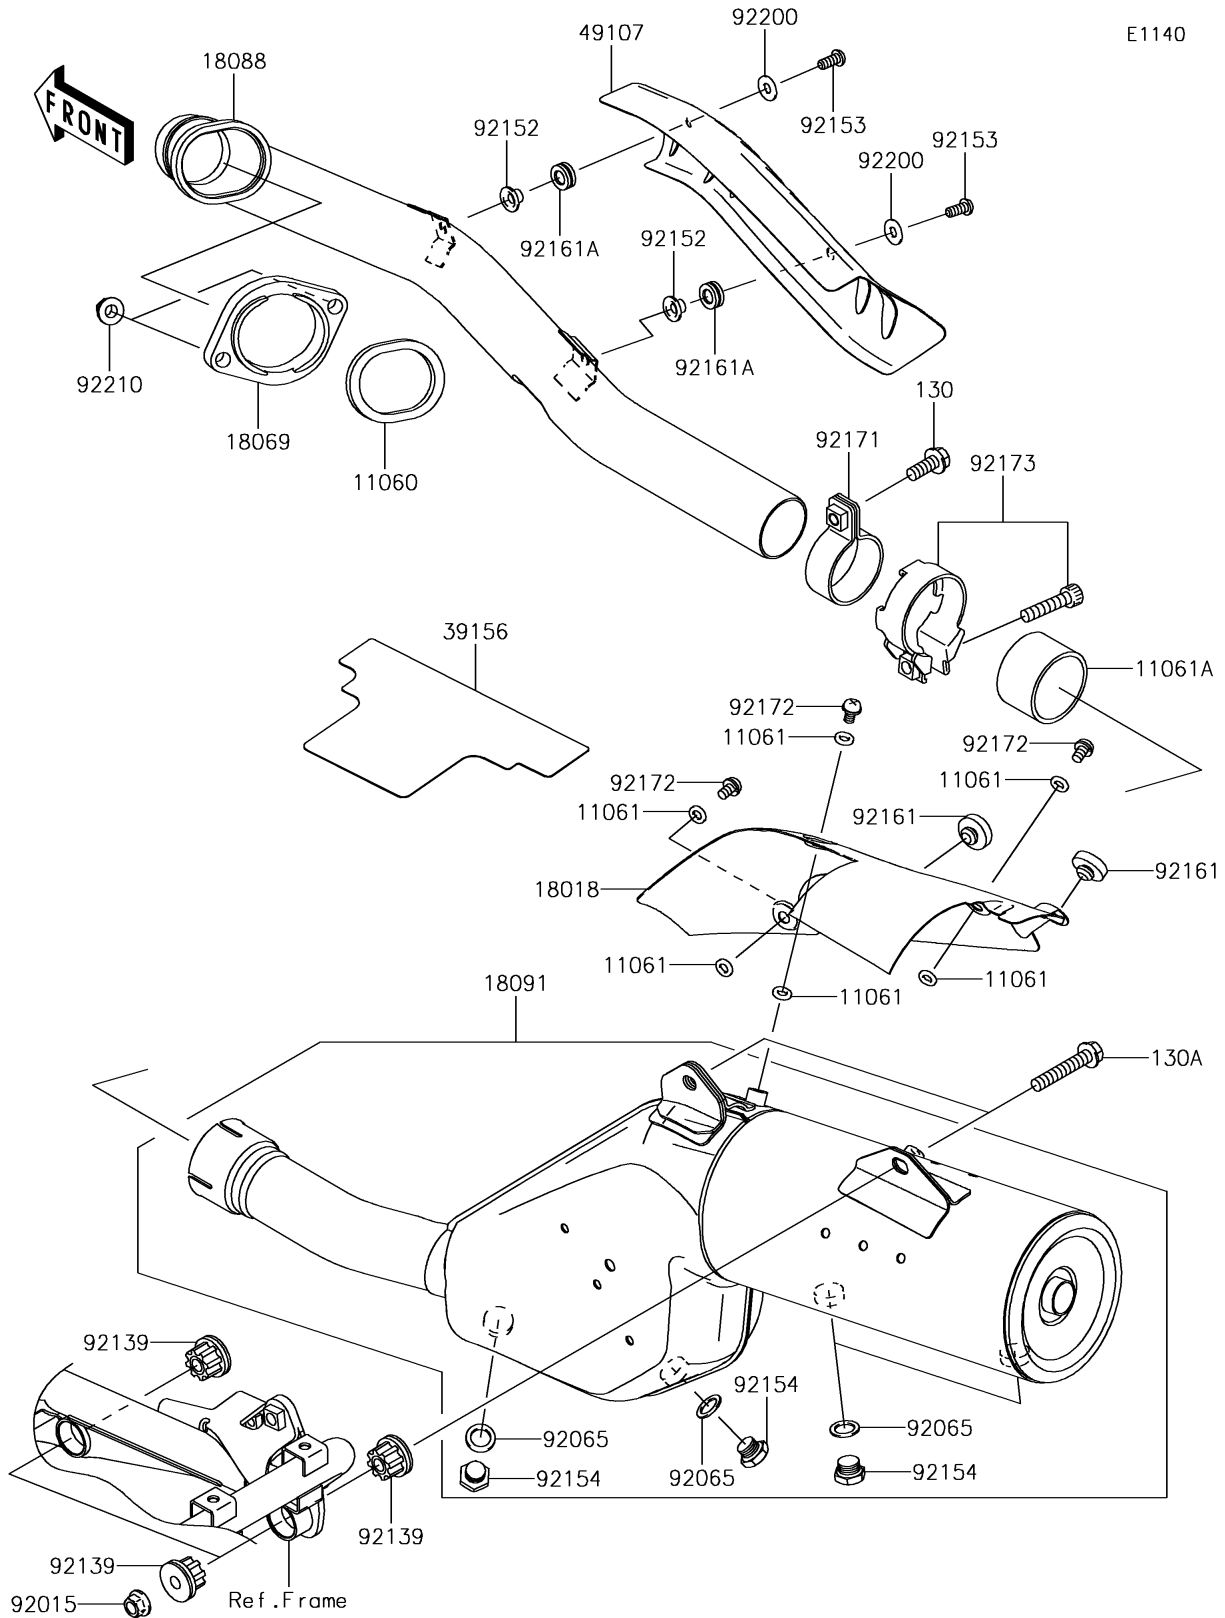

2018 KLR650 PARTS DIAGRAM

Muffler(s)

E1140

2018 KLR650 PARTS LIST

Muffler(s)

ITEM NAME	PART NUMBER	QUANTITY
GASKET,EXHAUST PIPE HOLDER (Ref # 11060)	11060-1108	1
GASKET,6.2X11.5X1.5 (Ref # 11061)	11061-0372	6
GASKET,EXHAUST PIPE CONNECTING (Ref # 11061A)	11061-0431	1
BOLT-FLANGED,8X20 (Ref # 130)	130BD0820	1
BOLT-FLANGED (Ref # 130A)	130CC0845	2
PLATE-HEAT GUARD (Ref # 18018)	18018-0006	1
HOLDER-EXHAUST PIPE (Ref # 18069)	18069-1063	1
PIPE-EXHAUST (Ref # 18088)	18088-0608	1
BODY-COMP-MUFFLER (Ref # 18091)	18091-0936	1
PAD (Ref # 39156)	39156-0651	1
COVER-EXHAUST PIPE (Ref # 49107)	49107-0735	1
NUT,8MM (Ref # 92015)	92015-1402	2
GASKET,12.5X18X1,DRAIN PLUG (Ref # 92065)	92065-073	4
BUSHING (Ref # 92139)	92139-0317	4
COLLAR (Ref # 92152)	92152-0620	2
BOLT,SOCKET,6X14 (Ref # 92153)	92153-1886	2
BOLT,12X10 (Ref # 92154)	92154-0333	4
DAMPER (Ref # 92161)	92161-0336	2
DAMPER (Ref # 92161A)	92161-1475	2
CLAMP,43MM (Ref # 92171)	92171-0752	1
SCREW,6X10 (Ref # 92172)	92172-0097	3
CLAMP (Ref # 92173)	92173-0281	1
WASHER,6.5X16X1.0 (Ref # 92200)	92200-3712	2
NUT,CAP,8MM (Ref # 92210)	92210-1132	2