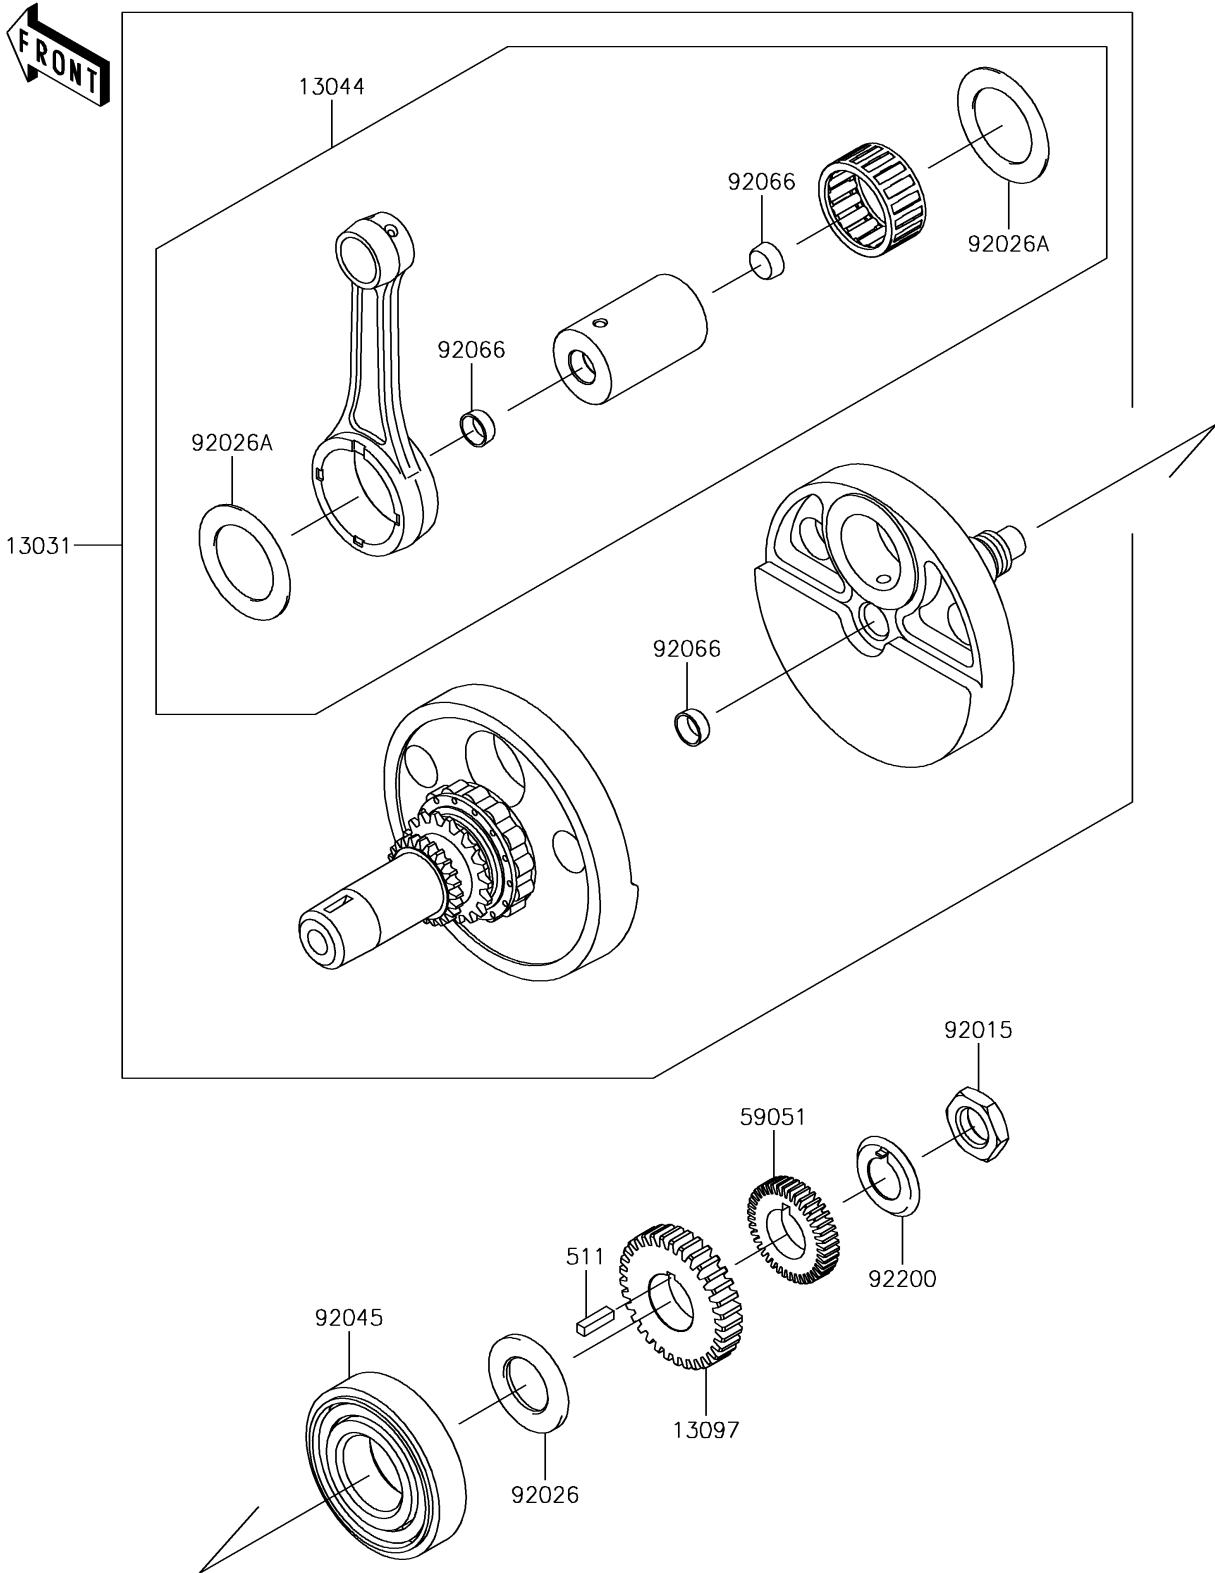

# 2018 KLR™ 650 PARTS DIAGRAM

Crankshaft

E1321

## 2018 KLR™ 650 PARTS LIST

### Crankshaft

ITEM NAME	PART NUMBER	QUANTITY
CRANKSHAFT-COMP (Ref # 13031)	13031-0144	1
SET-CONNECTING ROD (Ref # 13044)	13044-5073	1
GEAR-PRIMARY SPUR,33T (Ref # 13097)	13097-1333	1
KEY-SUNK (Ref # 511)	511A0520	1
GEAR-SPUR,27T (Ref # 59051)	59051-1145	1
NUT,22MM (Ref # 92015)	92015-1890	1
SPACER (Ref # 92026)	92026-0150	1
SPACER,40X60X1.5 (Ref # 92026A)	92026-0152	2
BEARING-BALL,40X90X23 (Ref # 92045)	92045-0065	1
PLUG (Ref # 92066)	92066-1154	3
WASHER (Ref # 92200)	92200-0557	1