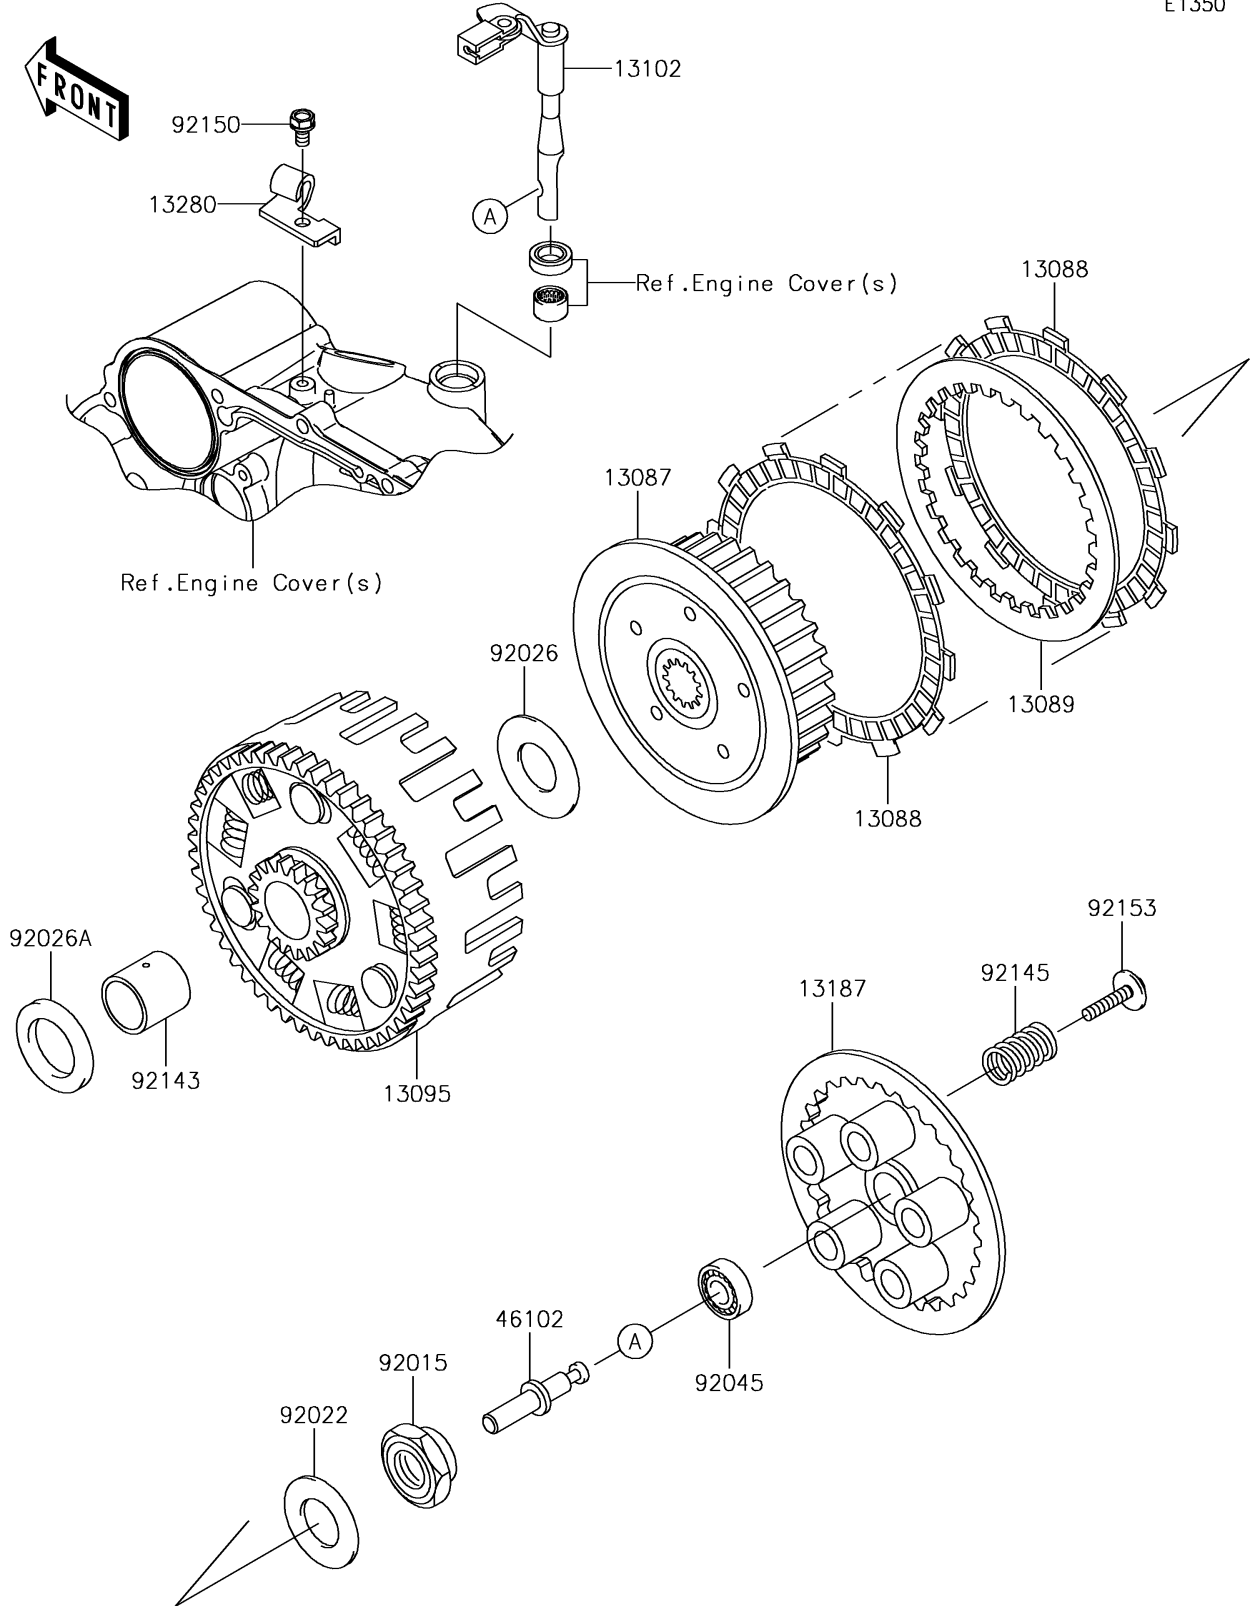

# 2018 KLR650 PARTS DIAGRAM

Clutch

E1350

## 2018 KLR650 PARTS LIST

### Clutch

ITEM NAME	PART NUMBER	QUANTITY
HUB-CLUTCH (Ref # 13087)	13087-0046	1
PLATE-FRICTION (Ref # 13088)	13088-0023	7
PLATE-CLUTCH,T=2.3 (Ref # 13089)	13089-0016	6
HOUSING-COMP-CLUTCH (Ref # 13095)	13095-0129	1
RELEASE-COMP-CLUTCH (Ref # 13102)	13102-0039	1
PLATE-CLUTCH OPERATING (Ref # 13187)	13187-0020	1
HOLDER (Ref # 13280)	13280-0379	1
ROD (Ref # 46102)	46102-0114	1
NUT,20MM (Ref # 92015)	92015-1555	1
WASHER,20.3X36X3.7 (Ref # 92022)	92022-1868	1
SPACER,25.5X48X2 (Ref # 92026)	92026-0114	1
SPACER,25.1X38X4 (Ref # 92026A)	92026-0154	1
BEARING-BALL (Ref # 92045)	92045-1408	1
COLLAR (Ref # 92143)	92143-1769	1
SPRING,CLUTCH (Ref # 92145)	92145-0796	5
BOLT,6X12 (Ref # 92150)	92150-1965	1
BOLT,UPSET-WP,6X32 (Ref # 92153)	92153-1880	5