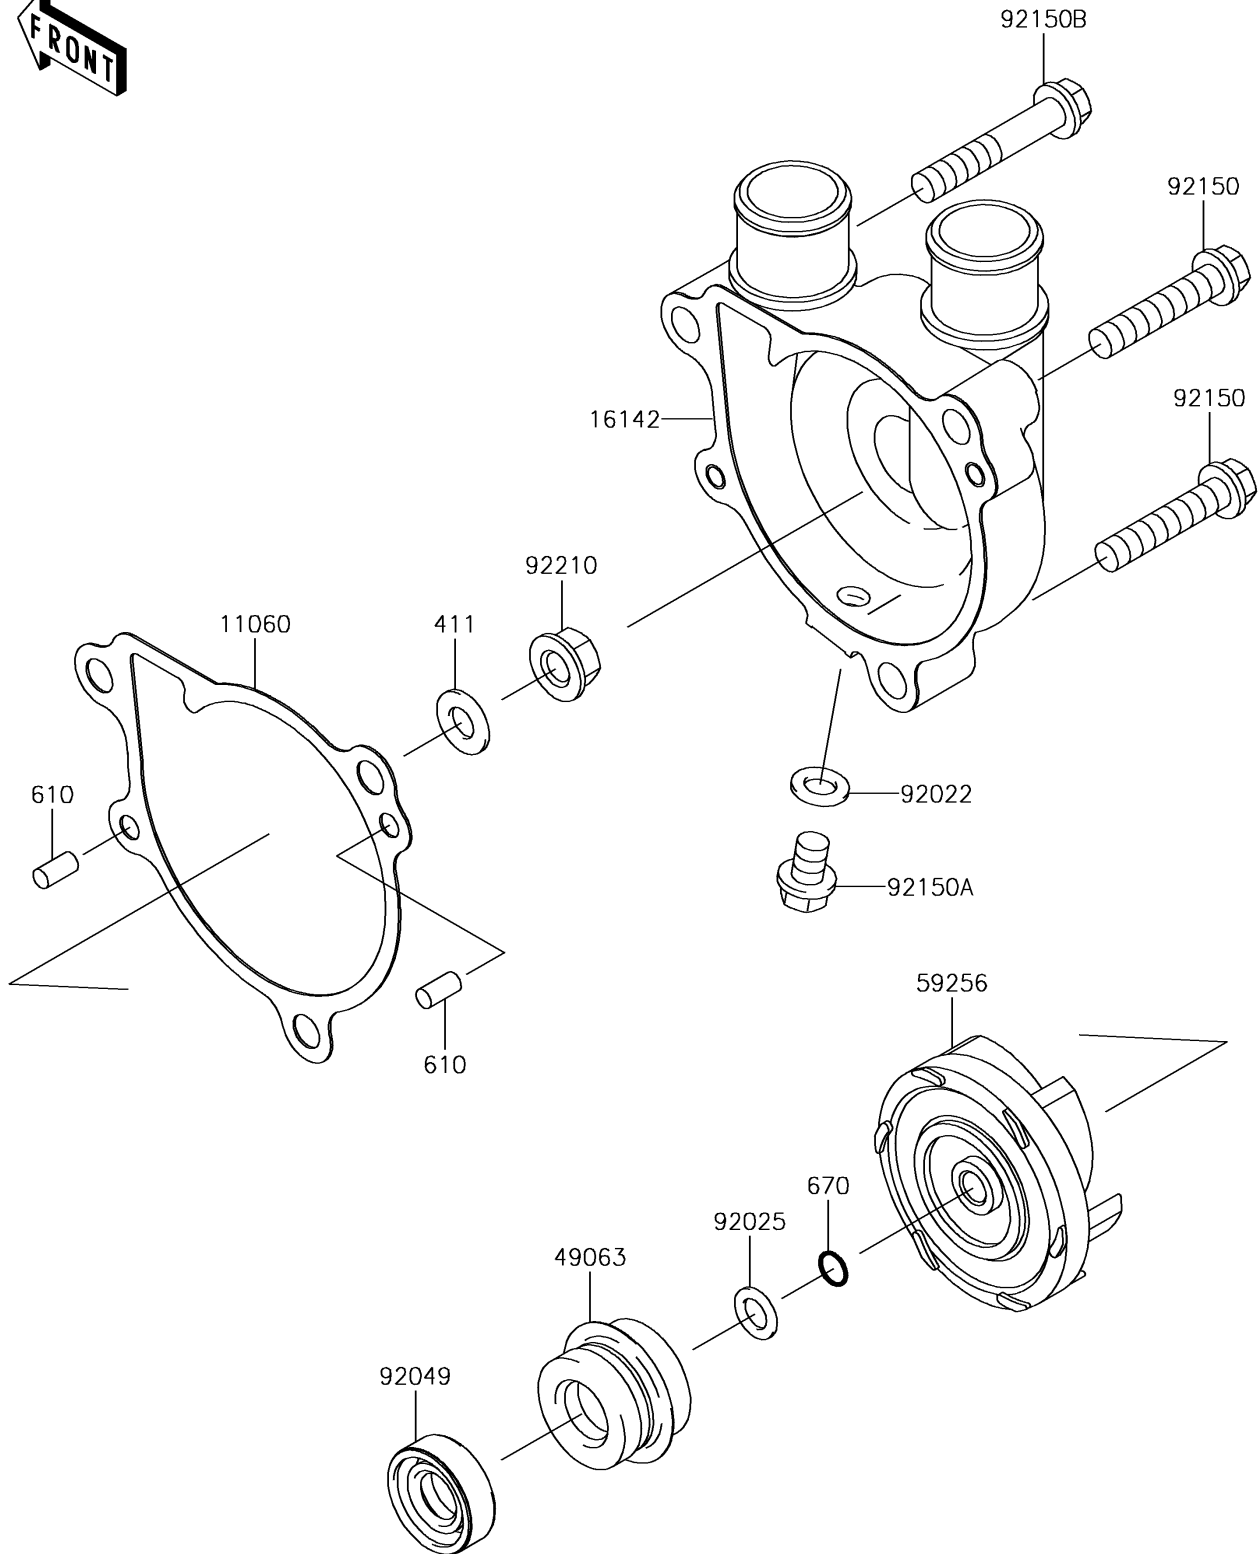

2018 KLR™ 650 PARTS DIAGRAM

Water Pump

E3031

2018 KLR™ 650 PARTS LIST

Water Pump

ITEM NAME	PART NUMBER	QUANTITY
GASKET,WATER PUMP COVER (Ref # 11060)	11060-1114	1
COVER-PUMP (Ref # 16142)	16142-0067	1
WASHER-PLAIN,6MM (Ref # 411)	411AB0600	1
SEAL-MECHANICAL (Ref # 49063)	49063-1056	1
IMPELLER (Ref # 59256)	59256-1055	1
ROLLER,4X8 (Ref # 610)	610A0408	2
O RING,6MM (Ref # 670)	670B1506	1
WASHER,6.2X11X1 (Ref # 92022)	92022-304	1
SHIM,T=0.8 (Ref # 92025)	92025-1503	1
SEAL-OIL,SC10227 (Ref # 92049)	92049-1157	1
BOLT,6X30 (Ref # 92150)	92150-1021	2
BOLT,6X8 (Ref # 92150A)	92150-1966	1
BOLT,6X35 (Ref # 92150B)	92150-1967	1
NUT,FLANGED,6MM (Ref # 92210)	92210-0630	1