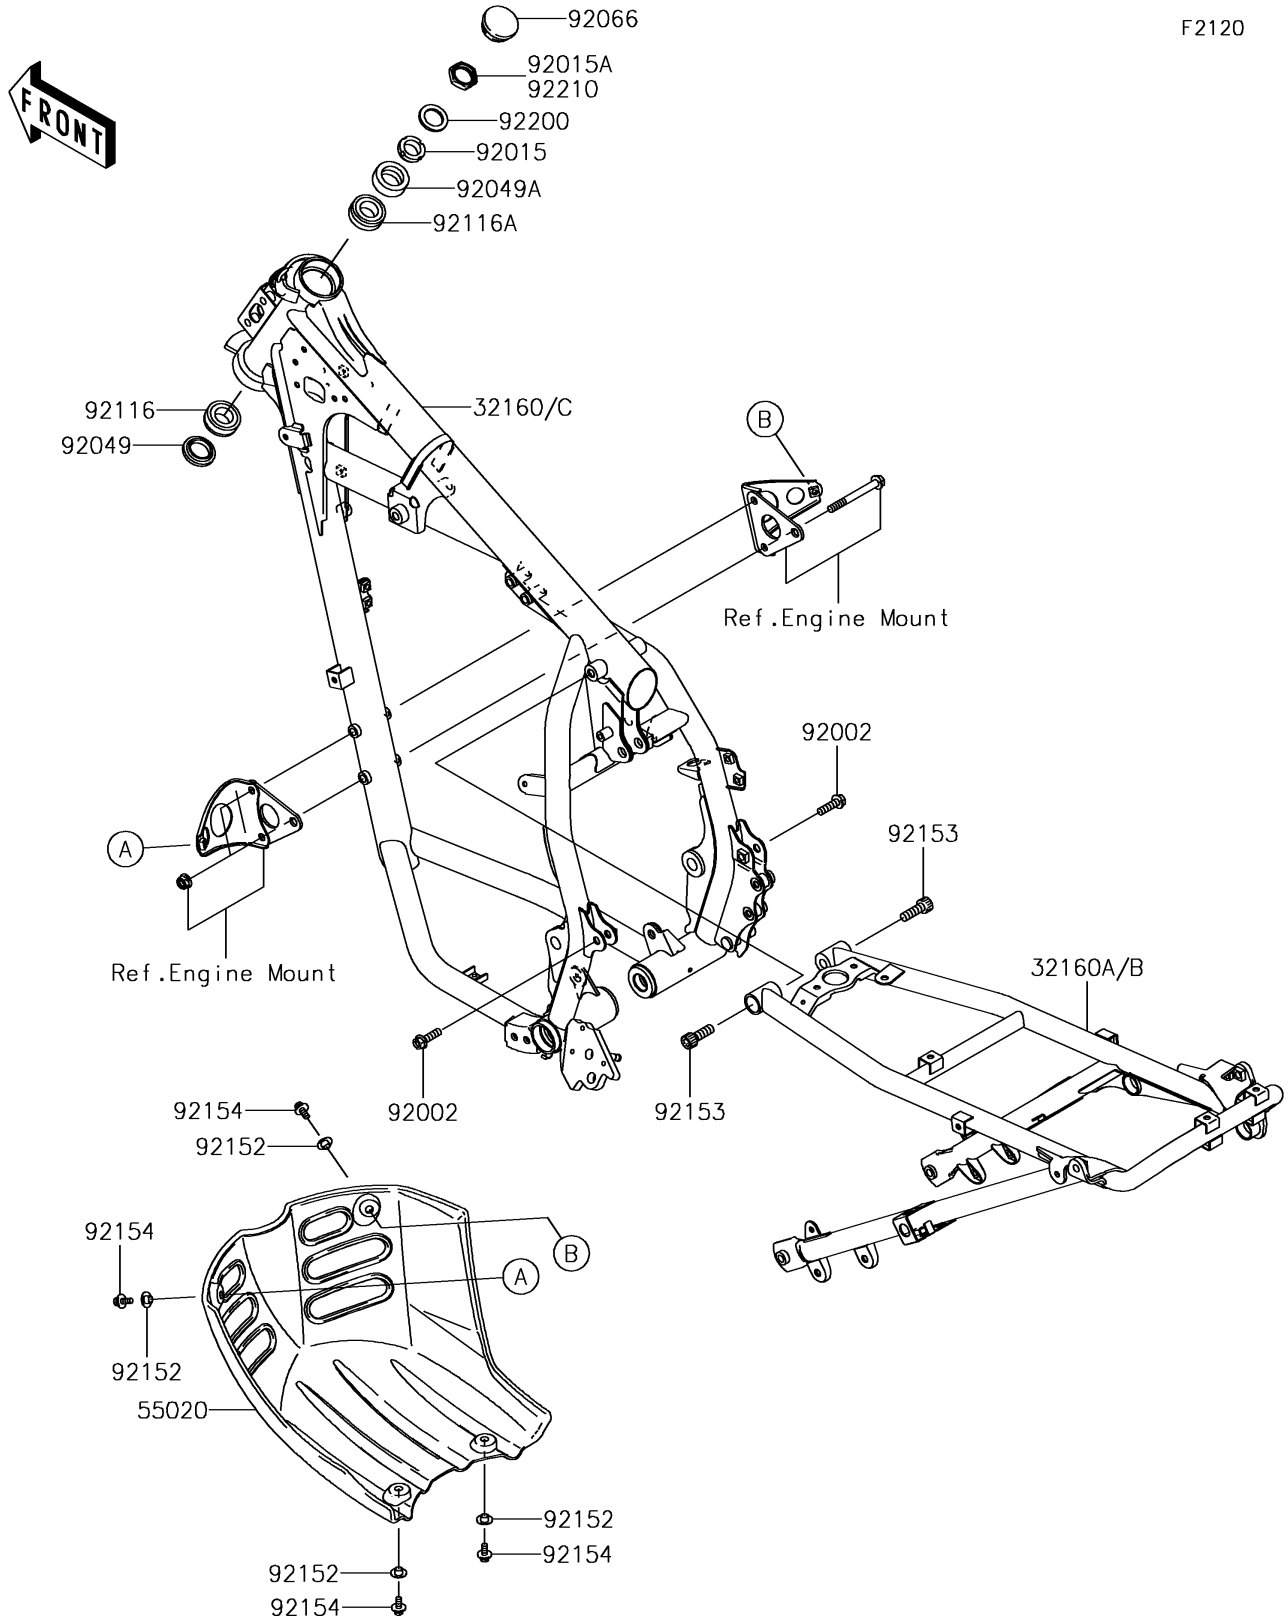

2018 KLR™ 650 PARTS DIAGRAM

Frame

F2120

2018 KLR™ 650 PARTS LIST

Frame

ITEM NAME	PART NUMBER	QUANTITY
FRAME-COMP,RR,F.S.BLACK (Ref # 32160B)	32160-0497-18R	1
FRAME-COMP,MAIN,F.S.BLACK (Ref # 32160C)	32160-0499-18R	1
GUARD,ENGINE,F.BLACK (Ref # 55020)	55020-0235-6Z	1
BOLT,FLANGED,8X28 (Ref # 92002)	92002-1971	2
NUT,25MM,T=12 (Ref # 92015)	92015-1546	1
SEAL-OIL,XMHE36X52X4J (Ref # 92049)	92049-1162	1
SEAL-OIL,STEERING STEM (Ref # 92049A)	92049-1214	1
PLUG (Ref # 92066)	92066-1306	1
BEARING-ROLLER,HR320/28XJ (Ref # 92116)	92116-1009	1
BEARING-ROLLER,HICAP 32005JR (Ref # 92116A)	92116-1052	1
COLLAR (Ref # 92152)	92152-0427	4
BOLT,SOCKET,10X30 (Ref # 92153)	92153-1524	2
BOLT,6X16 (Ref # 92154)	92154-0391	4
WASHER,STEERING STEM (Ref # 92200)	92200-0517	1
NUT,STEERING STEM,22MM (Ref # 92210)	92210-1521	1