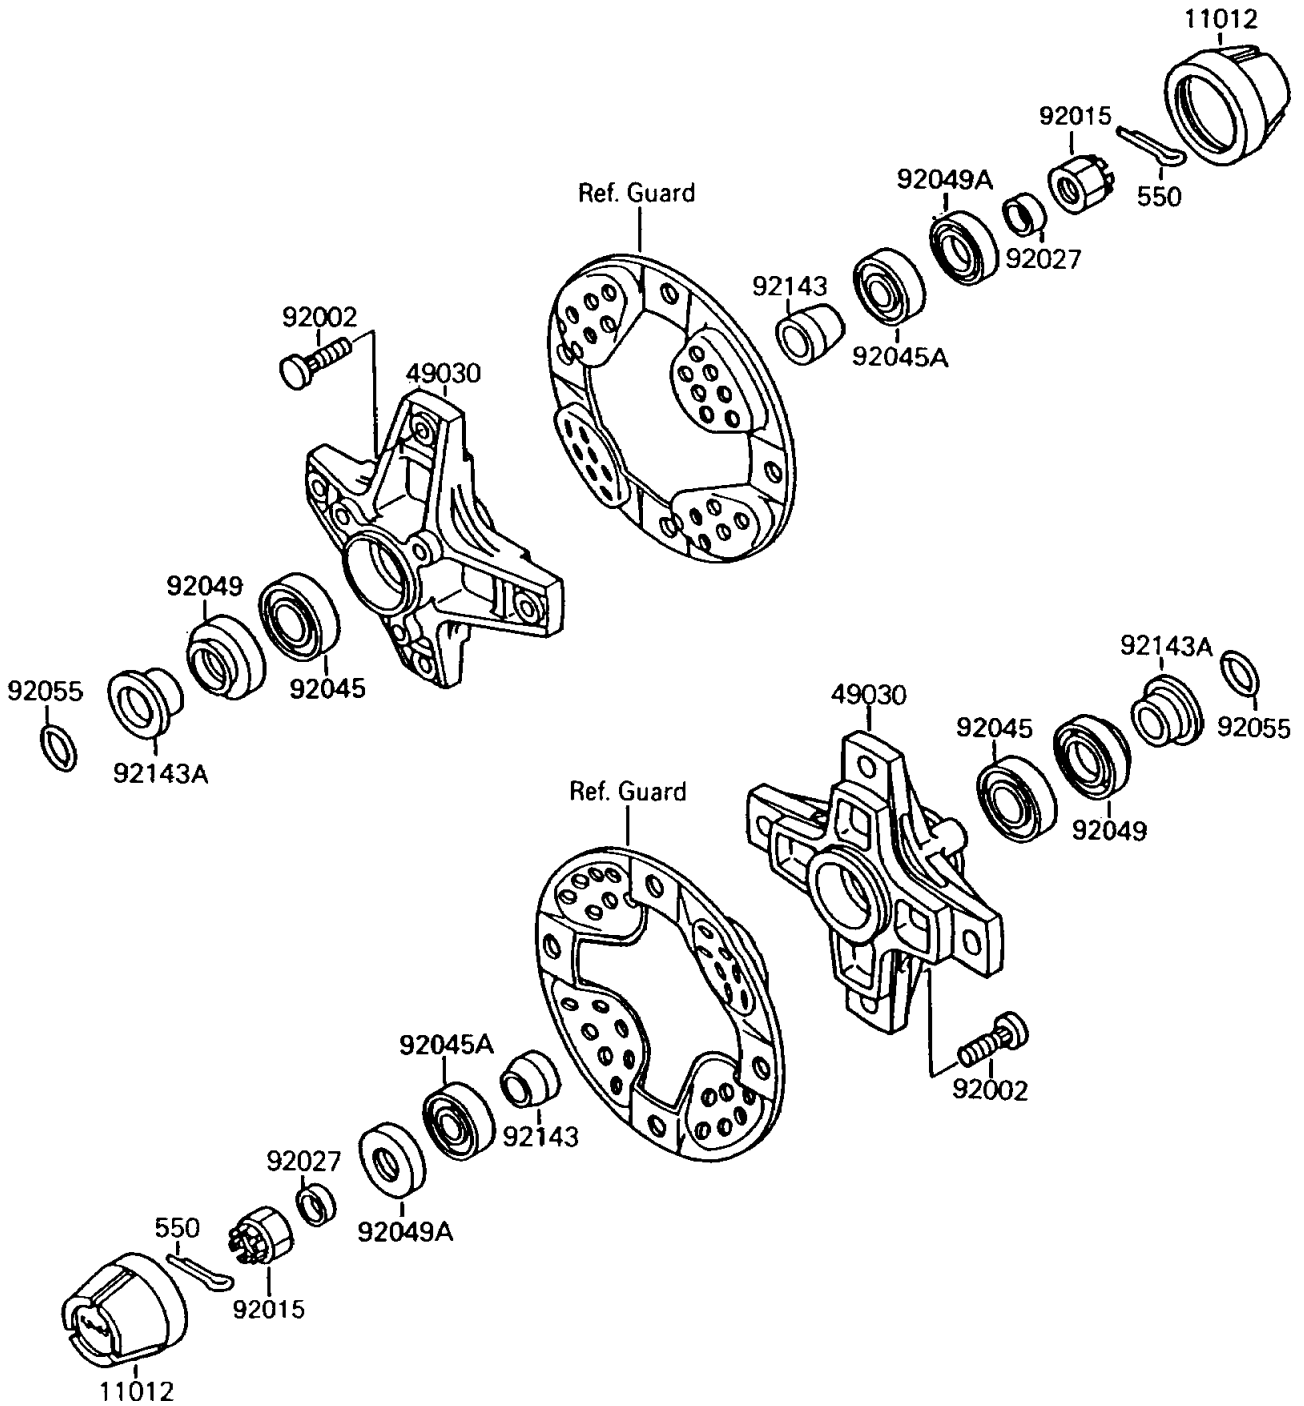

1995 Mojave 250 PARTS DIAGRAM

Front Hub

F 2230

1995 Mojave 250 PARTS LIST

Front Hub

ITEM NAME	PART NUMBER	QUANTITY
CAP,WHEEL (Ref # 11012)	11012-1519	2
HUB,FR (Ref # 49030)	49030-1084	2
BOLT,10X30 (Ref # 92002)	92002-1388	8
NUT,CASTLE,16MM (Ref # 92015)	92015-1947	2
COLLAR,16.0X22X9.5 (Ref # 92027)	92027-1815	2
BEARING-BALL,60/222RS (Ref # 92045)	92045-1170	2
BEARING-BALL,6203DDU2 AV2S (Ref # 92045A)	92045-1228	2
SEAL-OIL,SDD4 28 44 8 (Ref # 92049)	92049-1260	2
SEAL-OIL (Ref # 92049A)	92049-1318	2
RING-O,21.5MM (Ref # 92055)	92055-1293	2
COLLAR,L=25 (Ref # 92143)	92143-1007	2
COLLAR,L=14.1 (Ref # 92143A)	92143-1008	2
PIN-COTTER,4.0X30 (Ref # 550)	550D4030	2