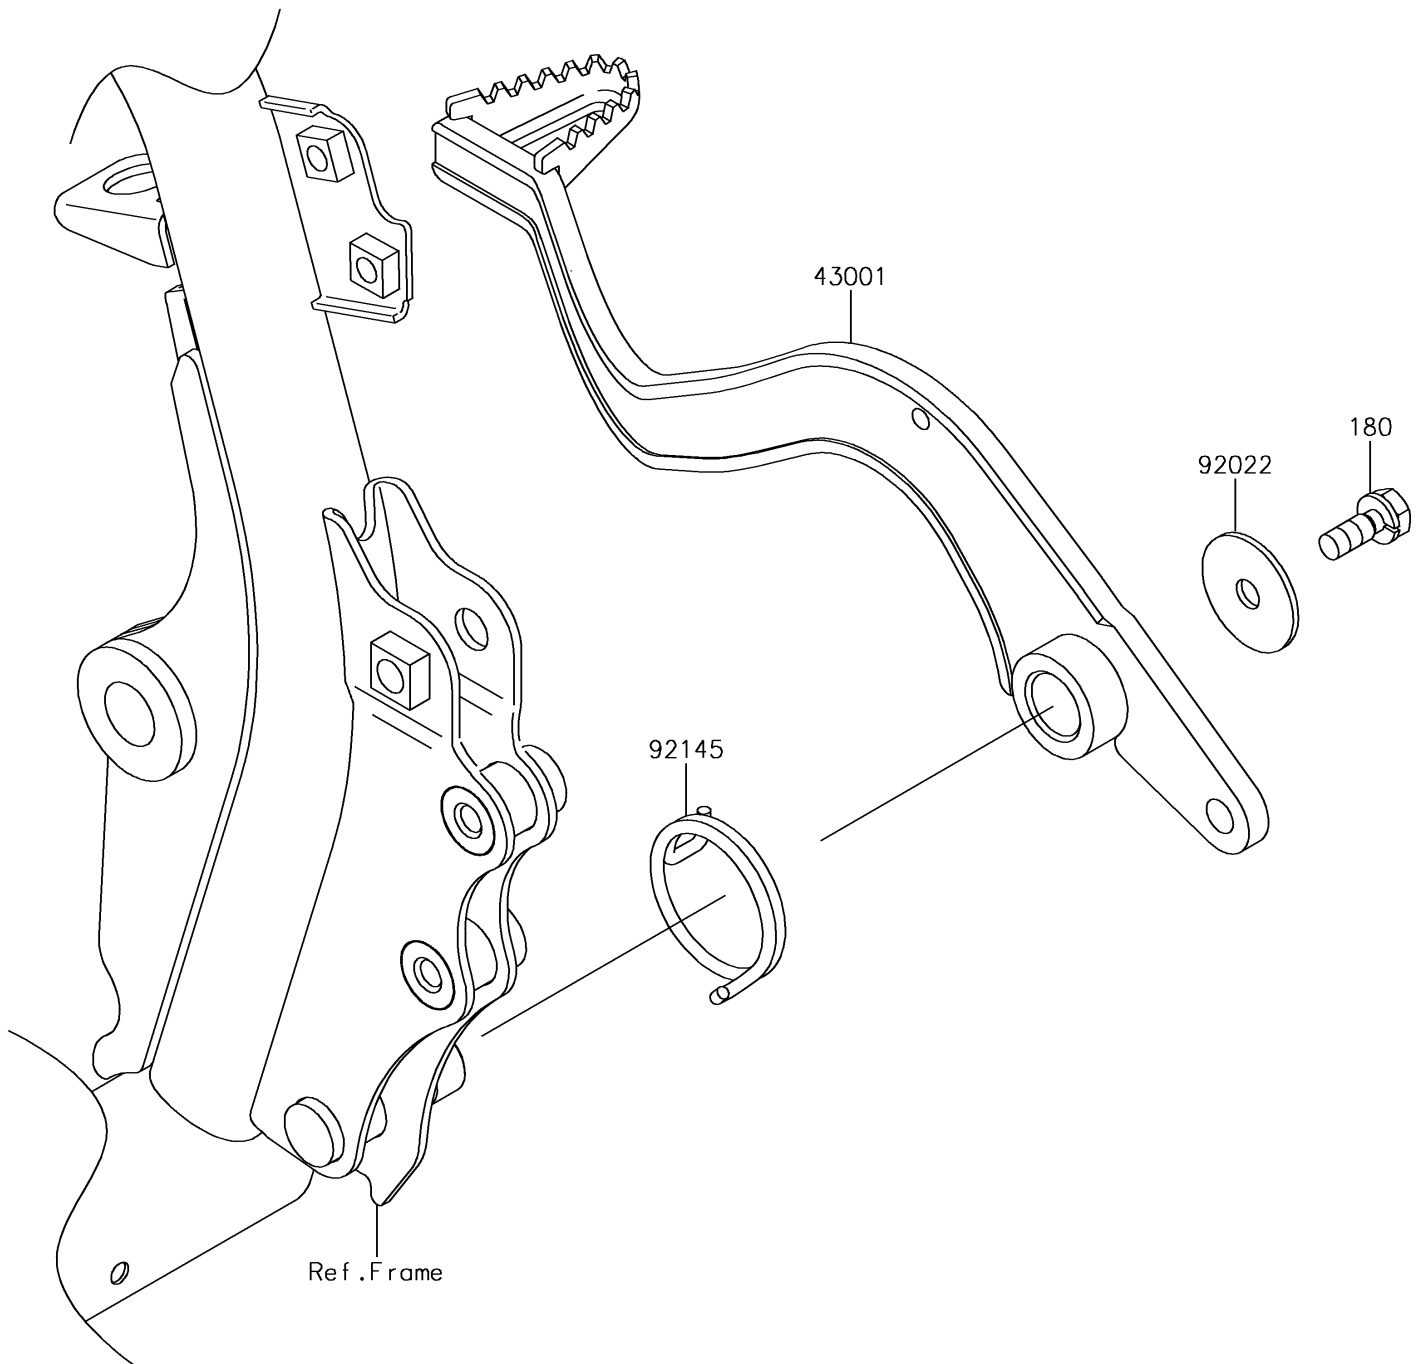

2018 KLR™ 650 CAMO PARTS DIAGRAM

Brake Pedal

F2260

2018 KLR™ 650 CAMO PARTS LIST

Brake Pedal

ITEM NAME	PART NUMBER	QUANTITY
BOLT-UPSET-WS,6X16 (Ref # 180)	180BA0616	1
LEVER-BRAKE (Ref # 43001)	43001-0713	1
WASHER,7X28X1.6 (Ref # 92022)	92022-1282	1
SPRING,RETURN (Ref # 92145)	92145-0807	1