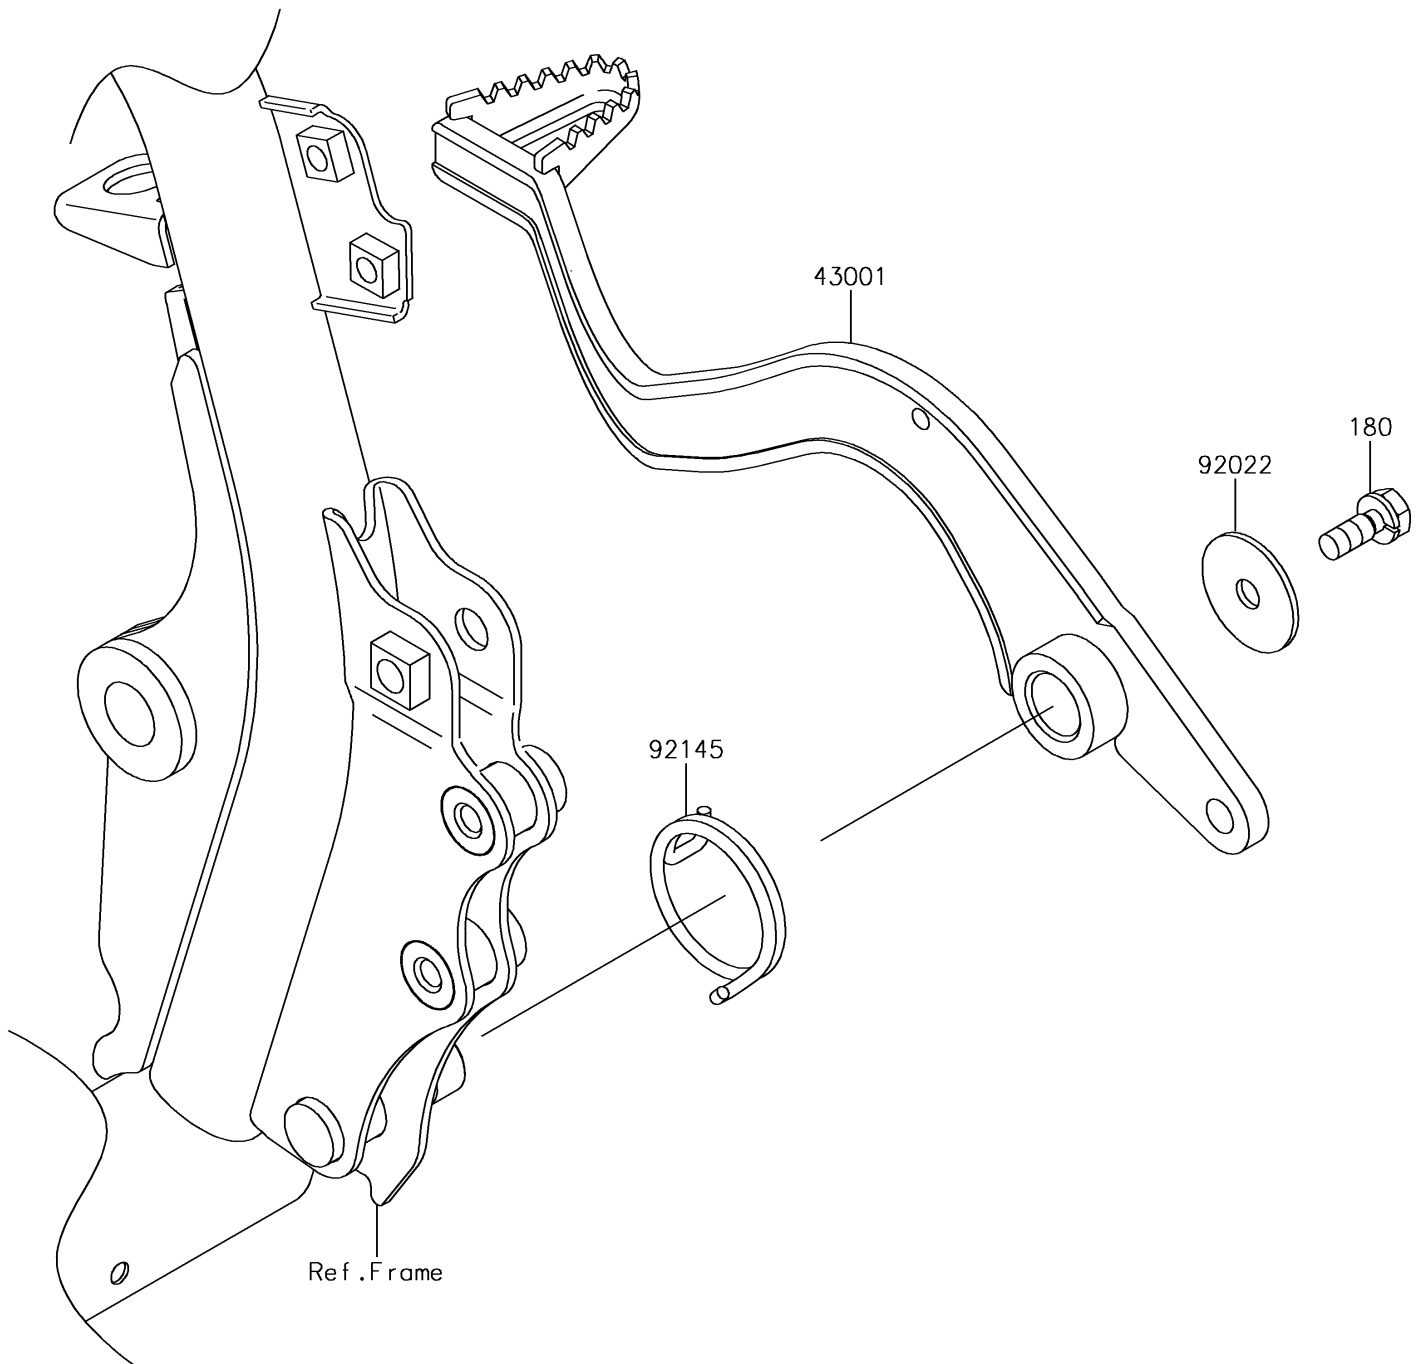

2018 KLR650 PARTS DIAGRAM

Brake Pedal

F2260

2018 KLR650 PARTS LIST

Brake Pedal

ITEM NAME	PART NUMBER	QUANTITY
BOLT-UPSET-WS,6X16 (Ref # 180)	180BA0616	1
LEVER-BRAKE (Ref # 43001)	43001-0713	1
WASHER,7X28X1.6 (Ref # 92022)	92022-1282	1
SPRING,RETURN (Ref # 92145)	92145-0807	1