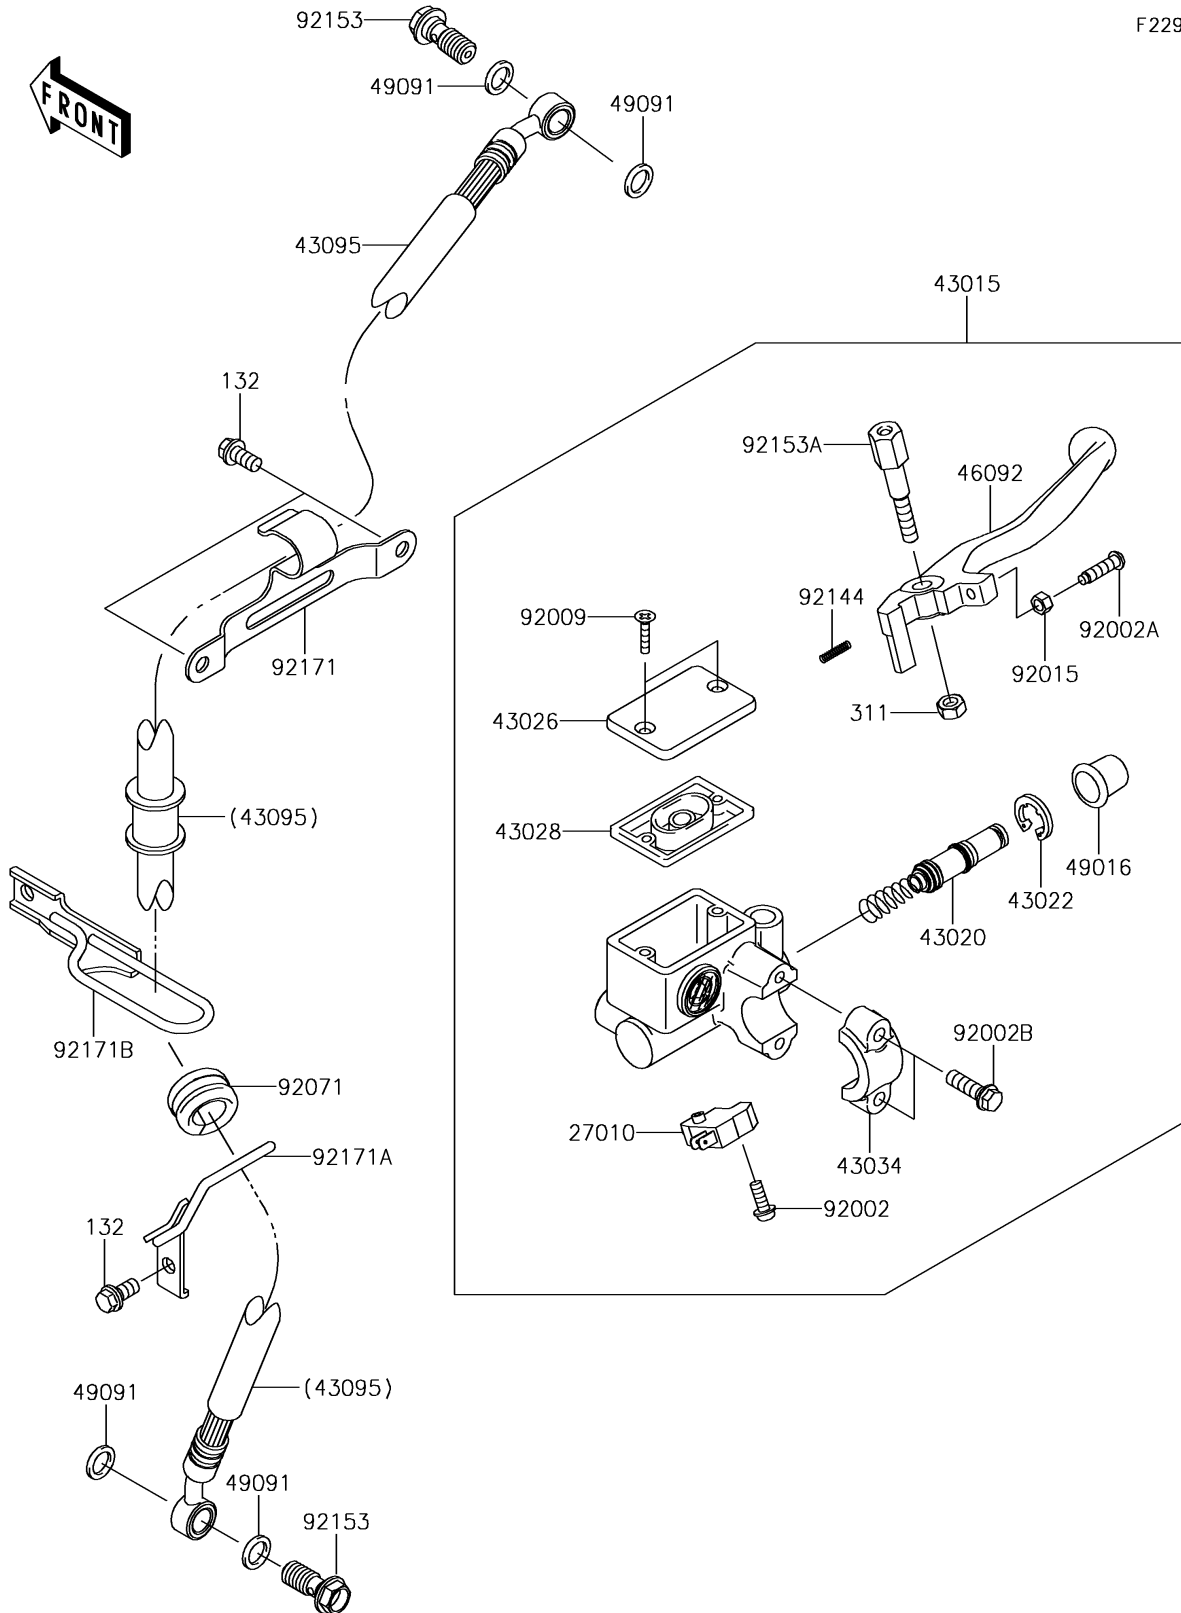

2018 KLR™ 650 CAMO PARTS DIAGRAM

Front Master Cylinder

F2291

2018 KLR™ 650 CAMO PARTS LIST

Front Master Cylinder

ITEM NAME	PART NUMBER	QUANTITY
BOLT-FLANGED-SMALL,6X12 (Ref # 132)	132BB0612	3
SWITCH,BRAKE (Ref # 27010)	27010-0025	1
NUT-HEX,6MM (Ref # 311)	311BB0600	1
CYLINDER-ASSY-MASTER,FR (Ref # 43015)	43015-0077	1
PISTON-COMP-BRAKE (Ref # 43020)	43020-1104	1
STOPPER-BRAKE,PISTON (Ref # 43022)	43022-1010	1
CAP-BRAKE (Ref # 43026)	43026-1074	1
DIAPHRAGM (Ref # 43028)	43028-1061	1
HOLDER-BRAKE,MASTER CYLINDER (Ref # 43034)	43034-1016	1
HOSE-BRAKE,FR (Ref # 43095)	43095-0255	1
LEVER-GRIP,FRONT BRAKE (Ref # 46092)	46092-1175	1
COVER-SEAL,MASTER CYLINDER (Ref # 49016)	49016-1044	1
WASHER-SEAL,10.1X14.5X1.5 (Ref # 49091)	49091-0001	4
BOLT,SCREW,4X12 (Ref # 92002)	92002-1323	1
BOLT,ADJUST (Ref # 92002A)	92002-1893	1
BOLT (Ref # 92002B)	92002-1894	2
SCREW,4MM (Ref # 92009)	92009-1458	2
NUT,ADJUST (Ref # 92015)	92015-1642	1
GROMMET,15X20X16 (Ref # 92071)	92071-0056	1
SPRING,RETURN (Ref # 92144)	92144-1103	1
BOLT,OIL,L=23 (Ref # 92153)	92153-0627	2
BOLT,LEVER SET (Ref # 92153A)	92153-0790	1
CLAMP,BRAKE HOSE (Ref # 92171)	92171-0756	1
CLAMP,BRAKE HOSE,LH (Ref # 92171A)	92171-0943	1
CLAMP,BRAKE HOSE,RH (Ref # 92171B)	92171-1682	1