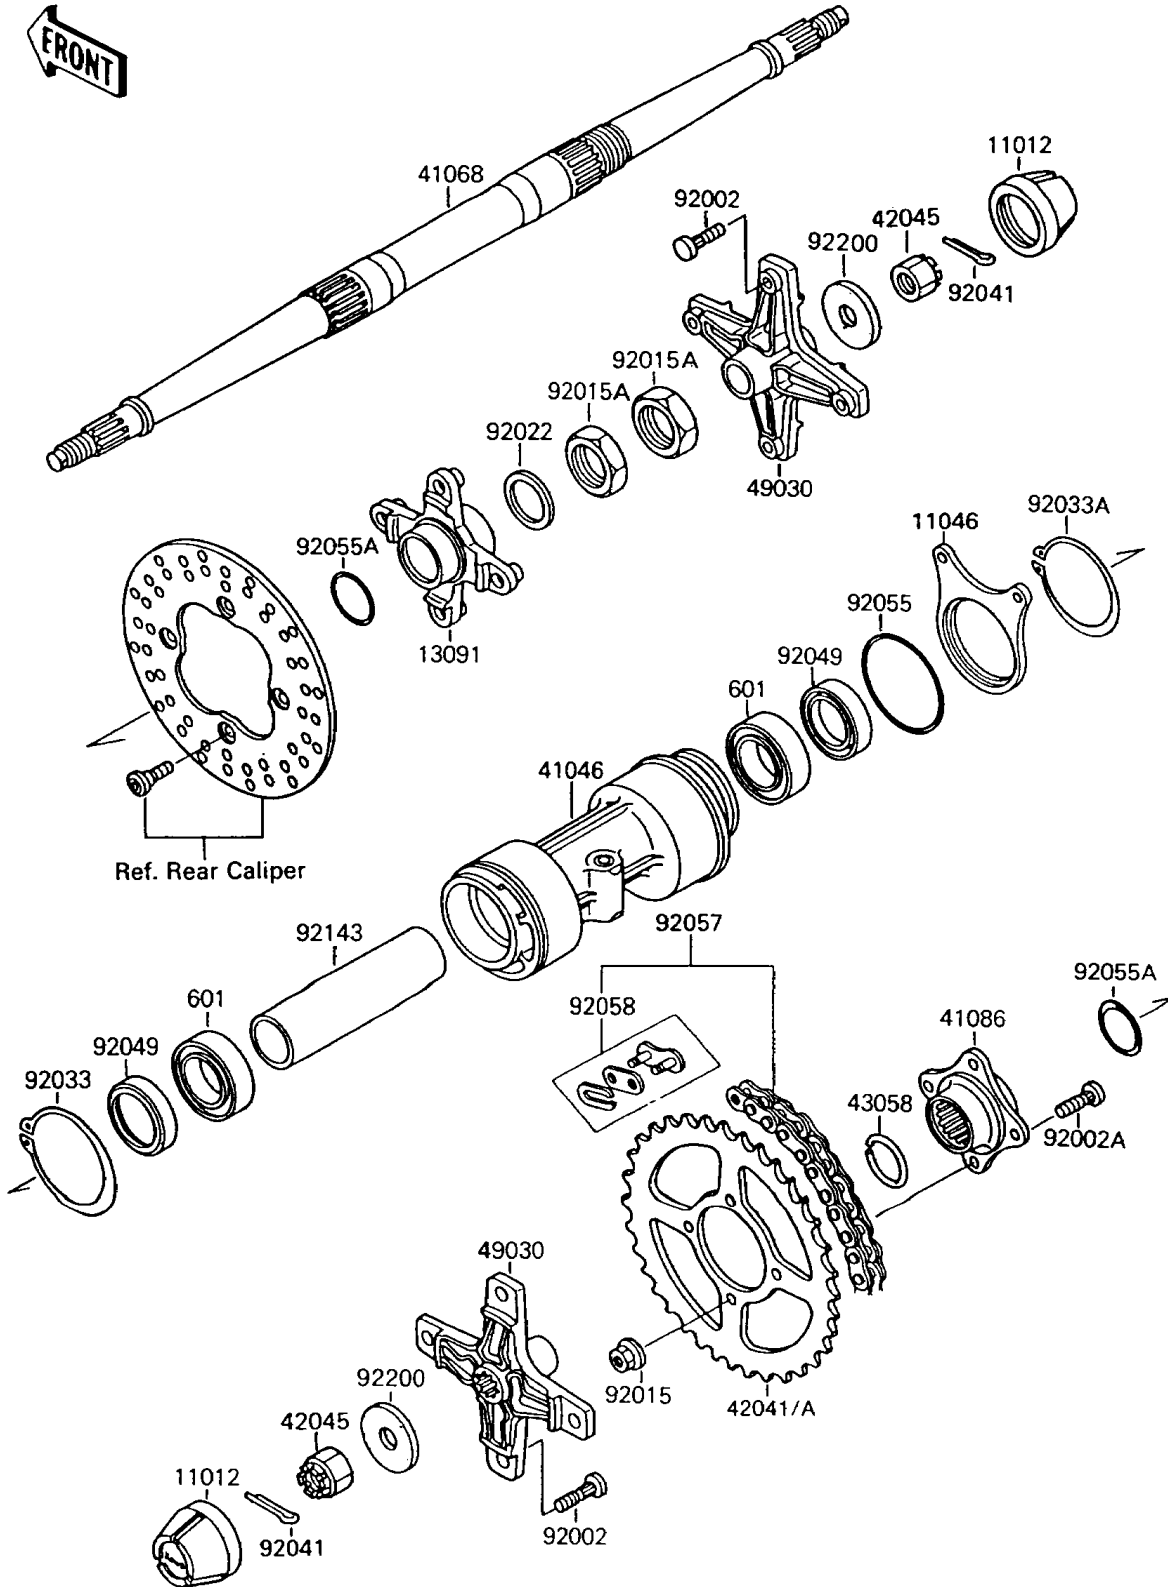

1995 Mojave 250 PARTS DIAGRAM

Rear Hub

F2240

1995 Mojave 250 PARTS LIST

Rear Hub

ITEM NAME	PART NUMBER	QUANTITY
CAP,WHEEL (Ref # 11012)	11012-1519	2
BRACKET,CALIPER (Ref # 11046)	11046-1062	1
HOLDER,DISC PLATE (Ref # 13091)	13091-1449	1
HOUSING-BEARING (Ref # 41046)	41046-1086	1
AXLE,RR (Ref # 41068)	41068-1235	1
FLANGE,REAR SPROCKET (Ref # 41086)	41086-1070	1
SPROCKET-HUB,43T (Ref # 42041A)	42041-1433	1
NUT,CASTLE,18MM (Ref # 42045)	42045-018	2
RING,SNAP (Ref # 43058)	43058-1060	1
HUB,RR (Ref # 49030)	49030-1078	2
BOLT,10X30 (Ref # 92002)	92002-1388	8
BOLT,10MM (Ref # 92002A)	92002-1459	4
NUT,FLANGED,10MM (Ref # 92015)	92015-1335	4
NUT,LOCK,37MM (Ref # 92015A)	92015-1545	2
WASHER,37.5X48X2.3 (Ref # 92022)	92022-1746	1
RING-SNAP,95MM (Ref # 92033)	92033-1216	1
RING-SNAP,75MM (Ref # 92033A)	92033-1217	1
COTTER,4.0X35 (Ref # 92041)	92041-1053	2
SEAL-OIL (Ref # 92049)	92049-1237	2
RING-O,76MM (Ref # 92055)	92055-1213	1
RING-O,38MM (Ref # 92055A)	92055-1317	2
CHAIN,DRIVE,EK520SR-O2X90L (Ref # 92057)	92057-1254	1
JOINT-CHAIN (Ref # 92058)	92058-1060	1
COLLAR,L=159 (Ref # 92143)	92143-1036	1
WASHER,18.5X52X4.5 (Ref # 92200)	92200-1139	2
BEARING-BALL,#6008UU (Ref # 601)	601A6008UU	2