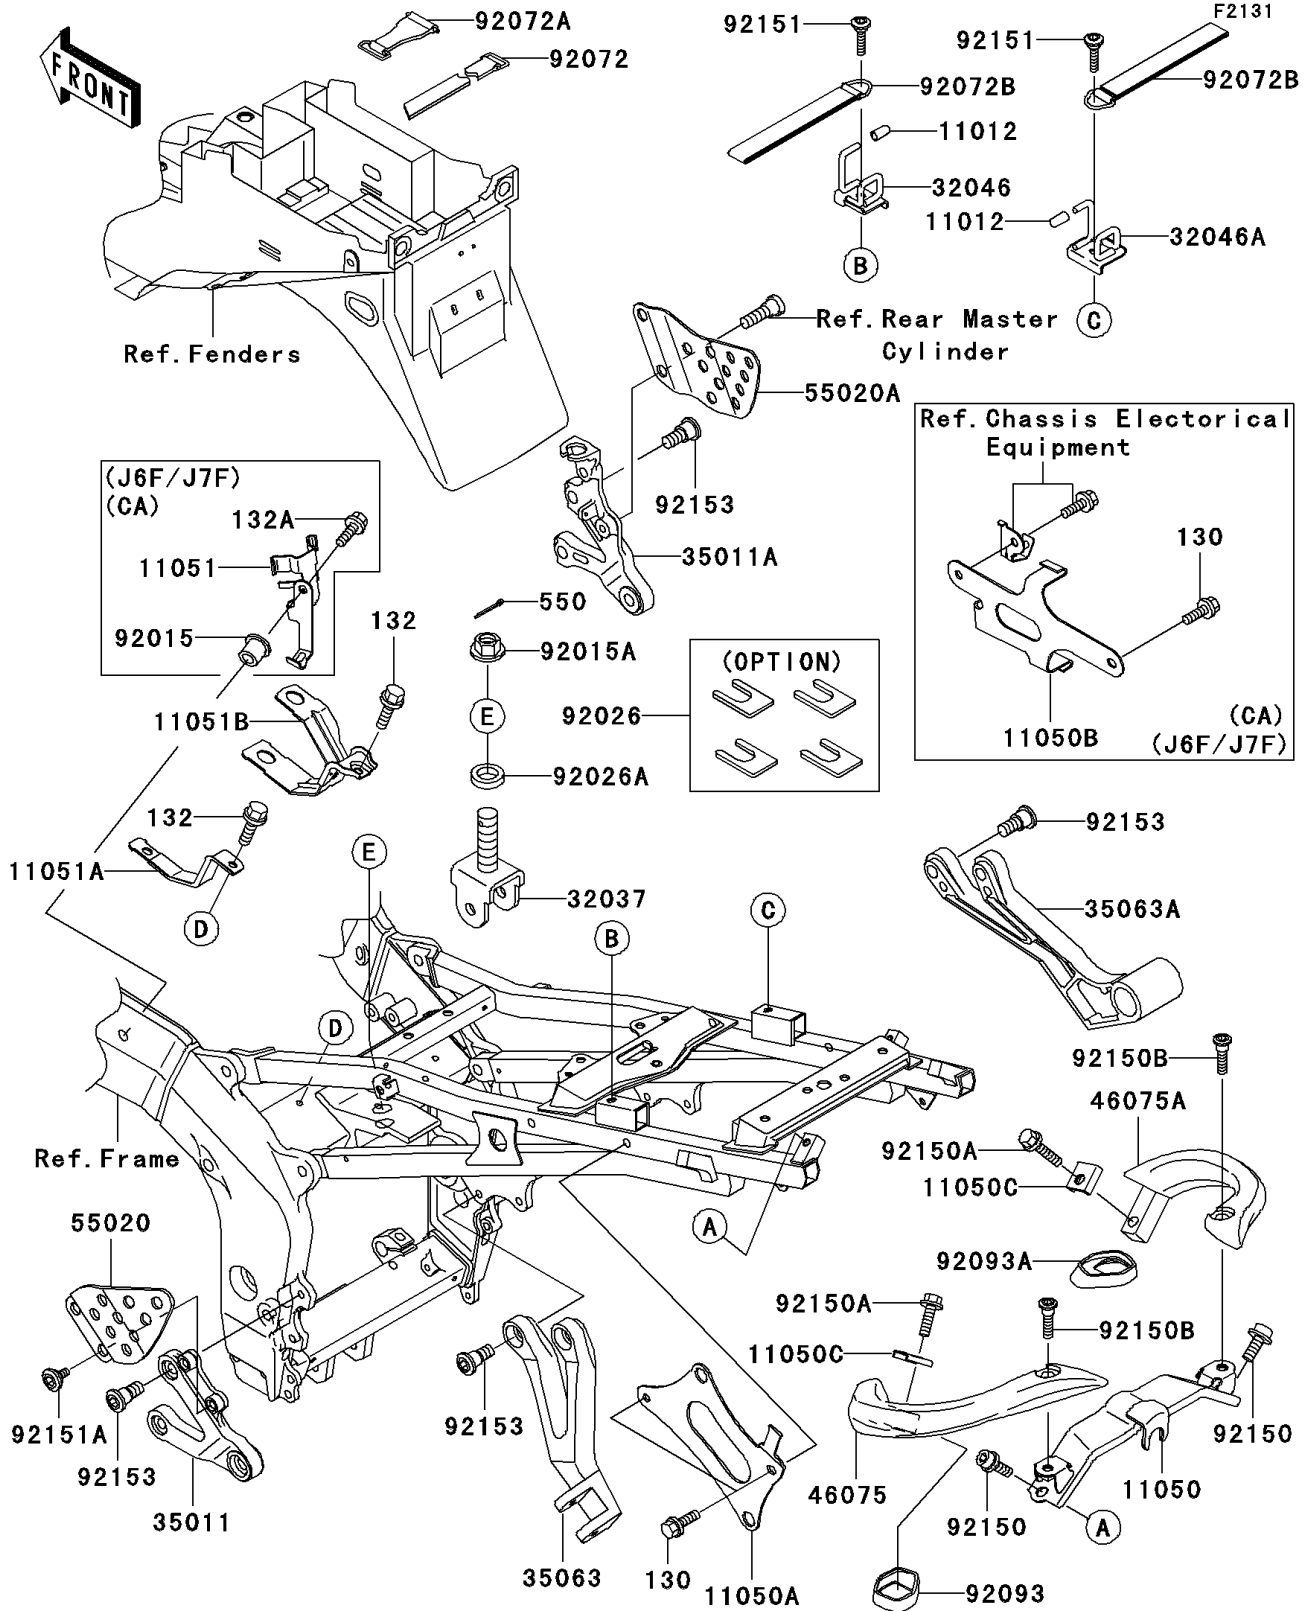

2006 ZZR600 PARTS DIAGRAM

Frame Fittings

2006 ZZR600 PARTS LIST

Frame Fittings

ITEM NAME	PART NUMBER	QUANTITY
CAP,BUNGEE CORD HOOK (Ref # 11012)	11012-1589	2
BRACKET,TAIL GRIP (Ref # 11050)	11050-1645	1
BRACKET,IGNITER (Ref # 11050A)	11050-1649	1
BRACKET,TAIL GRIP (Ref # 11050C)	11050-1797	2
BRACKET,FUEL PUMP FILTER (Ref # 11051A)	11051-1509	1
BRACKET,FUEL PUMP (Ref # 11051B)	11051-1911	1
BRACKET-SHOCKABSORBER (Ref # 32037)	32037-1822	1
BRACKET-SEAT,RR,LH (Ref # 32046)	32046-1453	1
BRACKET-SEAT,RR,RH (Ref # 32046A)	32046-1454	1
STAY,FR STEP,LH (Ref # 35011)	35011-1874	1
STAY,FR STEP,RH (Ref # 35011A)	35011-1875	1
STAY,RR STEP,LH,P.SILVER (Ref # 35063)	35063-0031-458	1
STAY,RR STEP,RH,P.SILVER (Ref # 35063A)	35063-0032-458	1
GRIP,RR,LH,F.BLACK (Ref # 46075)	46075-1197-21	1
GRIP,RR,RH,F.BLACK (Ref # 46075A)	46075-1198-21	1
GUARD,FR STEP STAY,LH (Ref # 55020)	55020-1627	1
GUARD,FR STEP STAY,RH (Ref # 55020A)	55020-1628	1
NUT,FLANGED,16MM (Ref # 92015A)	92015-1881	1
SPACER,SET (Ref # 92026)	92026-1586	1
SPACER,16.5X26X6 (Ref # 92026A)	92026-1594	1
BAND,L=470 (Ref # 92072)	92072-1331	1
BAND,U LOCK (Ref # 92072A)	92072-1355	1
BAND,L=122 (Ref # 92072B)	92072-1363	2
SEAL,REAR GRIP,LH (Ref # 92093)	92093-1476	1
SEAL,REAR GRIP,RH (Ref # 92093A)	92093-1477	1
BOLT,SOCKET,8X20 (Ref # 92150)	92150-1155	2
BOLT,SOCKET,8X30 (Ref # 92150A)	92150-1156	2
BOLT,SOCKET,8X40 (Ref # 92150B)	92150-1735	2
BOLT,6X28 (Ref # 92151)	92151-1276	2

2006 ZZR600 PARTS LIST

Frame Fittings

ITEM NAME	PART NUMBER	QUANTITY
BOLT,6MM (Ref # 92151A)	92151-1334	2
BOLT-FLANGED-SMALL,6X10 (Ref # 132)	132J0610	2
PIN-COTTER,3X25 (Ref # 550)	550S3025	1
BOLT,SOCKET,8X20 (Ref # 92153)	92153-1621	8
BRACKET,CANISTER (Ref # 11050B)	11050-1733	1
BRACKET,RETURN PUMP (Ref # 11051)	11051-1507	1
NUT (Ref # 92015)	92015-1700	1
BOLT-FLANGED,6X16 (Ref # 130)	130J0616	2
BOLT-FLANGED,6X16 (Ref # 130)	130J0616	3
BOLT-FLANGED-SMALL,6X16 (Ref # 132A)	132J0616	1