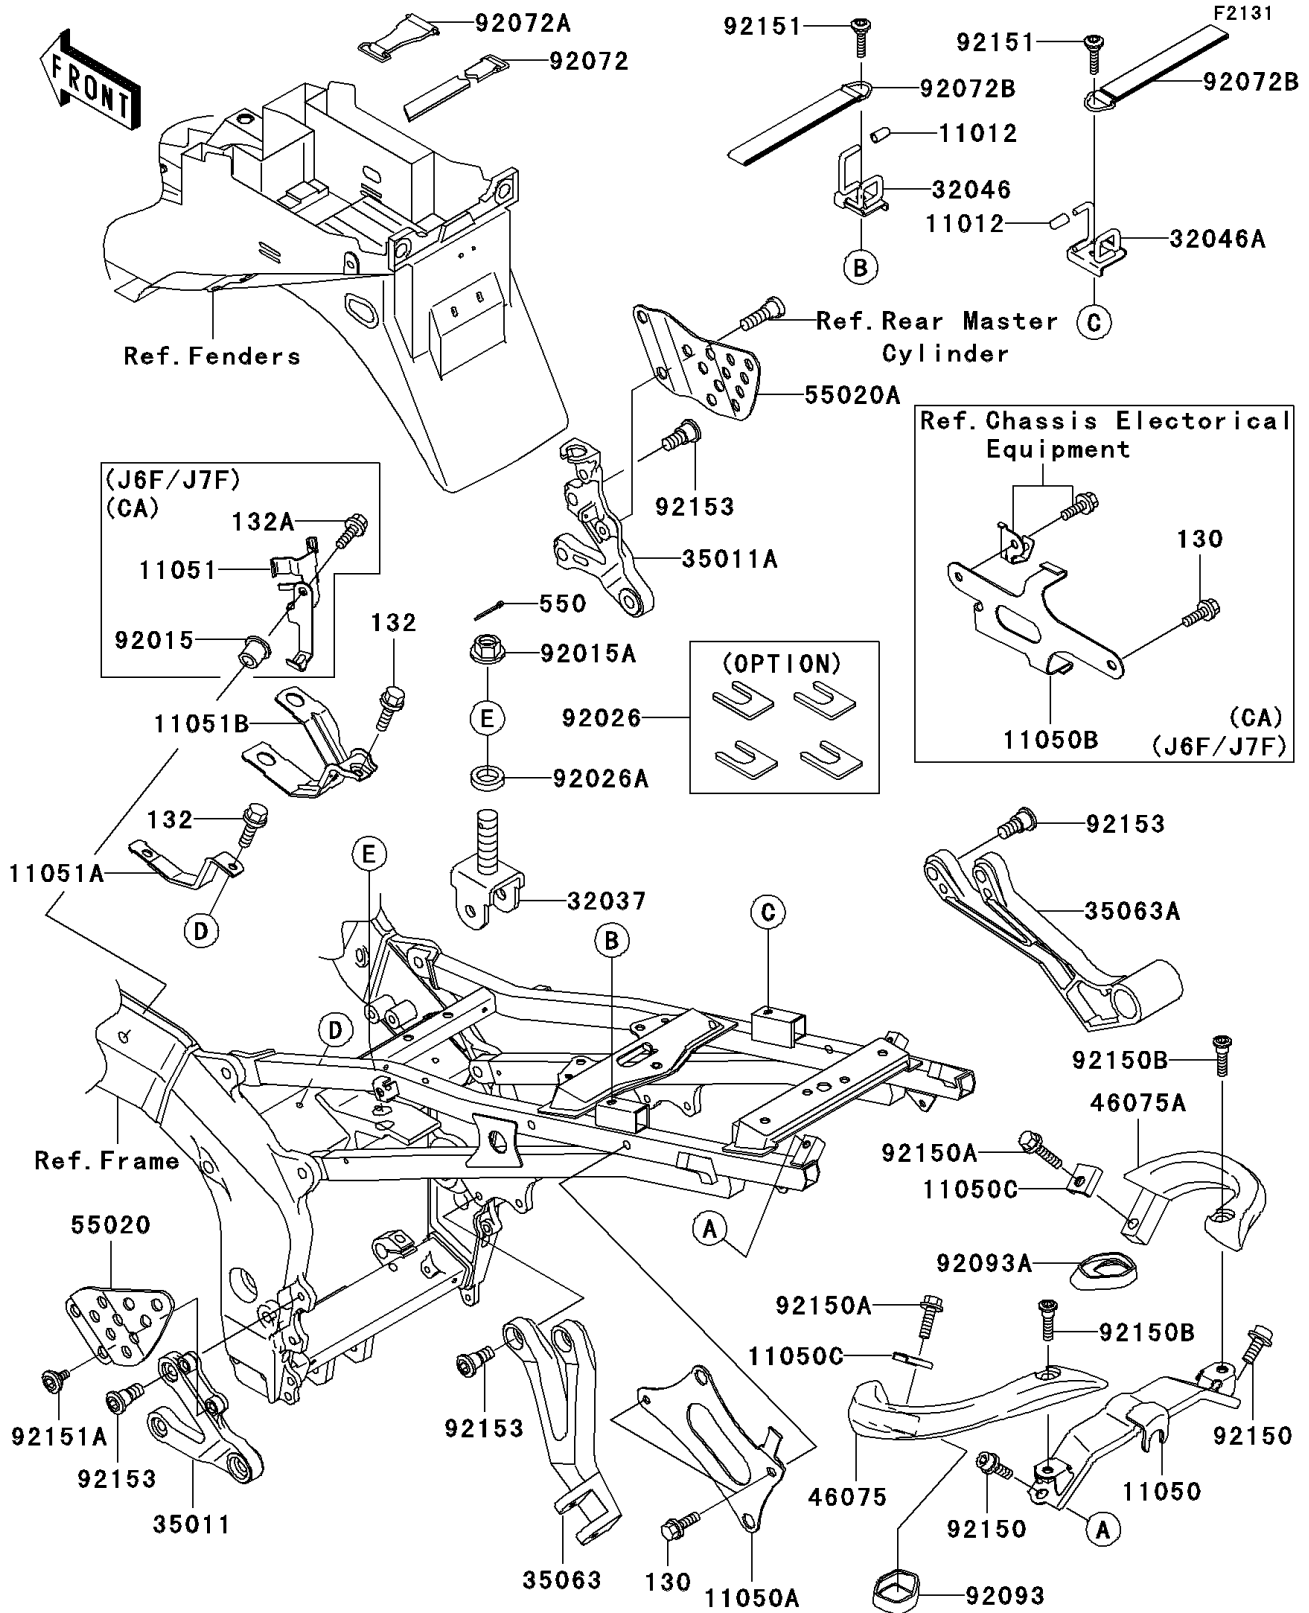

2008 ZZR® 600 PARTS DIAGRAM

Frame Fittings

2008 ZZR® 600 PARTS LIST

Frame Fittings

ITEM NAME	PART NUMBER	QUANTITY
CAP,BUNGEE CORD HOOK (Ref # 11012)	11012-1589	2
BRACKET,TAIL GRIP (Ref # 11050)	11050-1645	1
BRACKET,IGNITER (Ref # 11050A)	11050-1649	1
BRACKET,TAIL GRIP (Ref # 11050C)	11050-1797	2
BRACKET,FUEL PUMP FILTER (Ref # 11051A)	11051-1509	1
BRACKET,FUEL PUMP (Ref # 11051B)	11051-1911	1
BRACKET-SHOCKABSORBER (Ref # 32037)	32037-1822	1
BRACKET-SEAT,RR,LH (Ref # 32046)	32046-1453	1
BRACKET-SEAT,RR,RH (Ref # 32046A)	32046-1454	1
STAY,FR STEP,LH (Ref # 35011)	35011-1874	1
STAY,FR STEP,RH (Ref # 35011A)	35011-1875	1
STAY,RR STEP,LH,P.SILVER (Ref # 35063)	35063-0031-458	1
STAY,RR STEP,RH,P.SILVER (Ref # 35063A)	35063-0032-458	1
GRIP,RR,LH,F.BLACK (Ref # 46075)	46075-1197-21	1
GRIP,RR,RH,F.BLACK (Ref # 46075A)	46075-1198-21	1
GUARD,FR STEP STAY,LH (Ref # 55020)	55020-1627	1
GUARD,FR STEP STAY,RH (Ref # 55020A)	55020-1628	1
NUT,FLANGED,16MM (Ref # 92015A)	92015-1881	1
SPACER,SET (Ref # 92026)	92026-1586	1
SPACER,16.5X26X6 (Ref # 92026A)	92026-1594	1
BAND,L=470 (Ref # 92072)	92072-1331	1
BAND,U LOCK (Ref # 92072A)	92072-1355	1
BAND,L=122 (Ref # 92072B)	92072-1363	2
SEAL,REAR GRIP,LH (Ref # 92093)	92093-1476	1
SEAL,REAR GRIP,RH (Ref # 92093A)	92093-1477	1
BOLT,SOCKET,8X20 (Ref # 92150)	92150-1155	2
BOLT,SOCKET,8X30 (Ref # 92150A)	92150-1156	2
BOLT,SOCKET,8X40 (Ref # 92150B)	92150-1735	2
BOLT,6X28 (Ref # 92151)	92151-1276	2

2008 ZZR® 600 PARTS LIST

Frame Fittings

ITEM NAME	PART NUMBER	QUANTITY
BOLT,6MM (Ref # 92151A)	92151-1334	2
BOLT-FLANGED,6X16 (Ref # 130)	130J0616	2
BOLT-FLANGED-SMALL,6X10 (Ref # 132)	132J0610	2
PIN-COTTER,3X25 (Ref # 550)	550S3025	1
BOLT,SOCKET,8X20 (Ref # 92153)	92153-1621	8