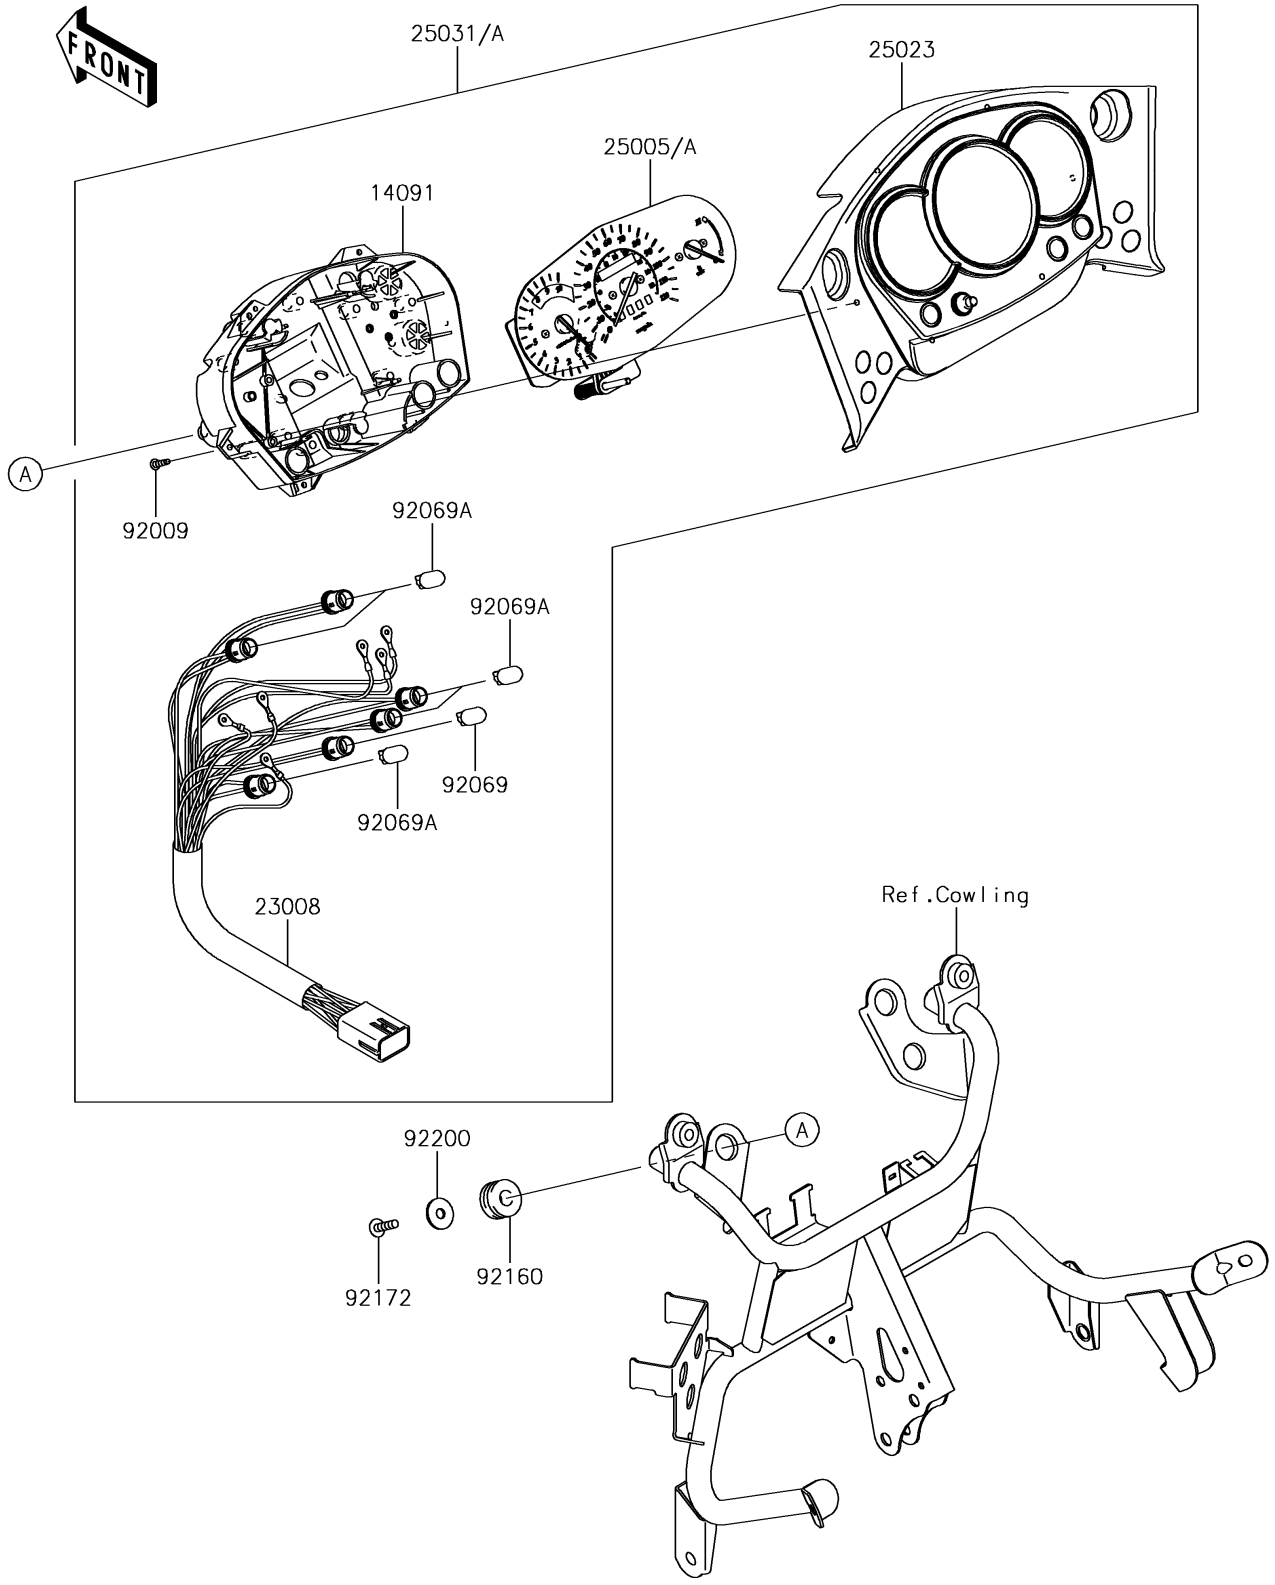

2018 KLR650 PARTS DIAGRAM

Meter(s)

F2530

2018 KLR650 PARTS LIST

Meter(s)

ITEM NAME	PART NUMBER	QUANTITY
COVER,METER,LWR (Ref # 14091)	14091-0723	1
SOCKET-ASSY,METER (Ref # 23008)	23008-0067	1
SPEEDOMETER,MPH/KPH (Ref # 25005)	25005-0079	1
COVER-METER CASE,UPP (Ref # 25023)	25023-0030	1
METER-ASSY,MPH&KPH (Ref # 25031)	25031-0344	1
SCREW,TAPPING,3X14 (Ref # 92009)	92009-1592	6
BULB,12V 3.4W,T10 (Ref # 92069)	92069-0022	1
BULB,12V 1.7W,T10 (Ref # 92069A)	92069-1116	5
DAMPER (Ref # 92160)	92160-1162	3
SCREW,TAPPING,5X14 (Ref # 92172)	92172-0265	3
WASHER,5.5X20X1.2 (Ref # 92200)	92200-0284	3