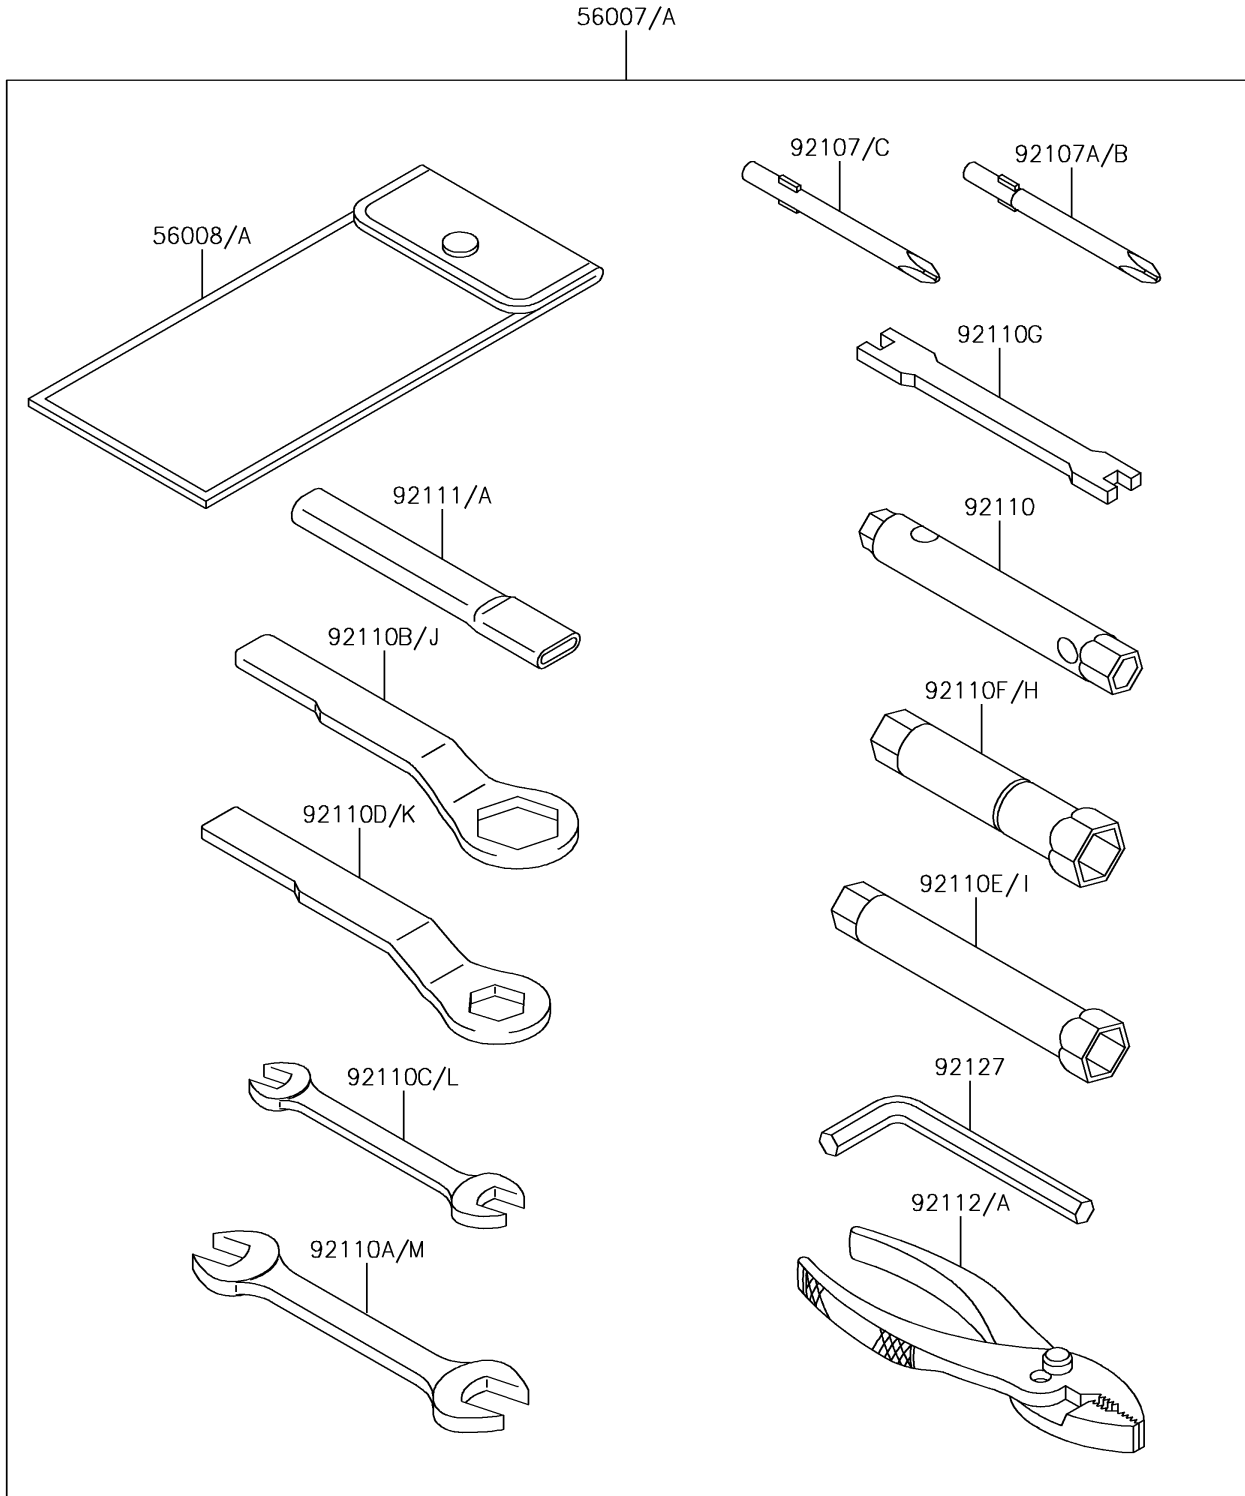

2018 KLR™ 650 PARTS DIAGRAM

Owner's Tools

F2810

2018 KLR™ 650 PARTS LIST

Owner's Tools

| ITEM NAME | PART NUMBER | QUANTITY |
|---|-------------|----------|
| TOOL-KIT (Ref # 56007A) | 56007-0127 | 1 |
| BAG,TOOL (Ref # 56008) | 56008-0036 | 1 |
| TOOL-DRIVER,#2PHILLIPS (Ref # 92107) | 92107-0020 | 1 |
| TOOL-DRIVER,#3PHILLIPS (Ref # 92107A) | 92107-0021 | 1 |
| TOOL-WRENCH,BOX,8X10 (Ref # 92110) | 92110-0049 | 1 |
| TOOL-WRENCH,OPEN END,14X17 (Ref # 92110A) | 92110-0057 | 1 |
| TOOL-WRENCH,BOX END,27MM (Ref # 92110B) | 92110-0065 | 1 |
| TOOL-WRENCH,OPEN END,10X12 (Ref # 92110C) | 92110-0564 | 1 |
| TOOL-WRENCH,BOX END,19MM (Ref # 92110D) | 92110-0578 | 1 |
| TOOL-WRENCH,BOX,12MM (Ref # 92110E) | 92110-0579 | 1 |
| TOOL-WRENCH,BOX,18MM (Ref # 92110F) | 92110-0580 | 1 |
| TOOL-BAR,WRENCH (Ref # 92111) | 92111-0008 | 1 |
| TOOL-PLIERS (Ref # 92112) | 92112-0007 | 1 |
| TOOL-WRENCH,ALLEN,6MM (Ref # 92127) | 92127-003 | 1 |