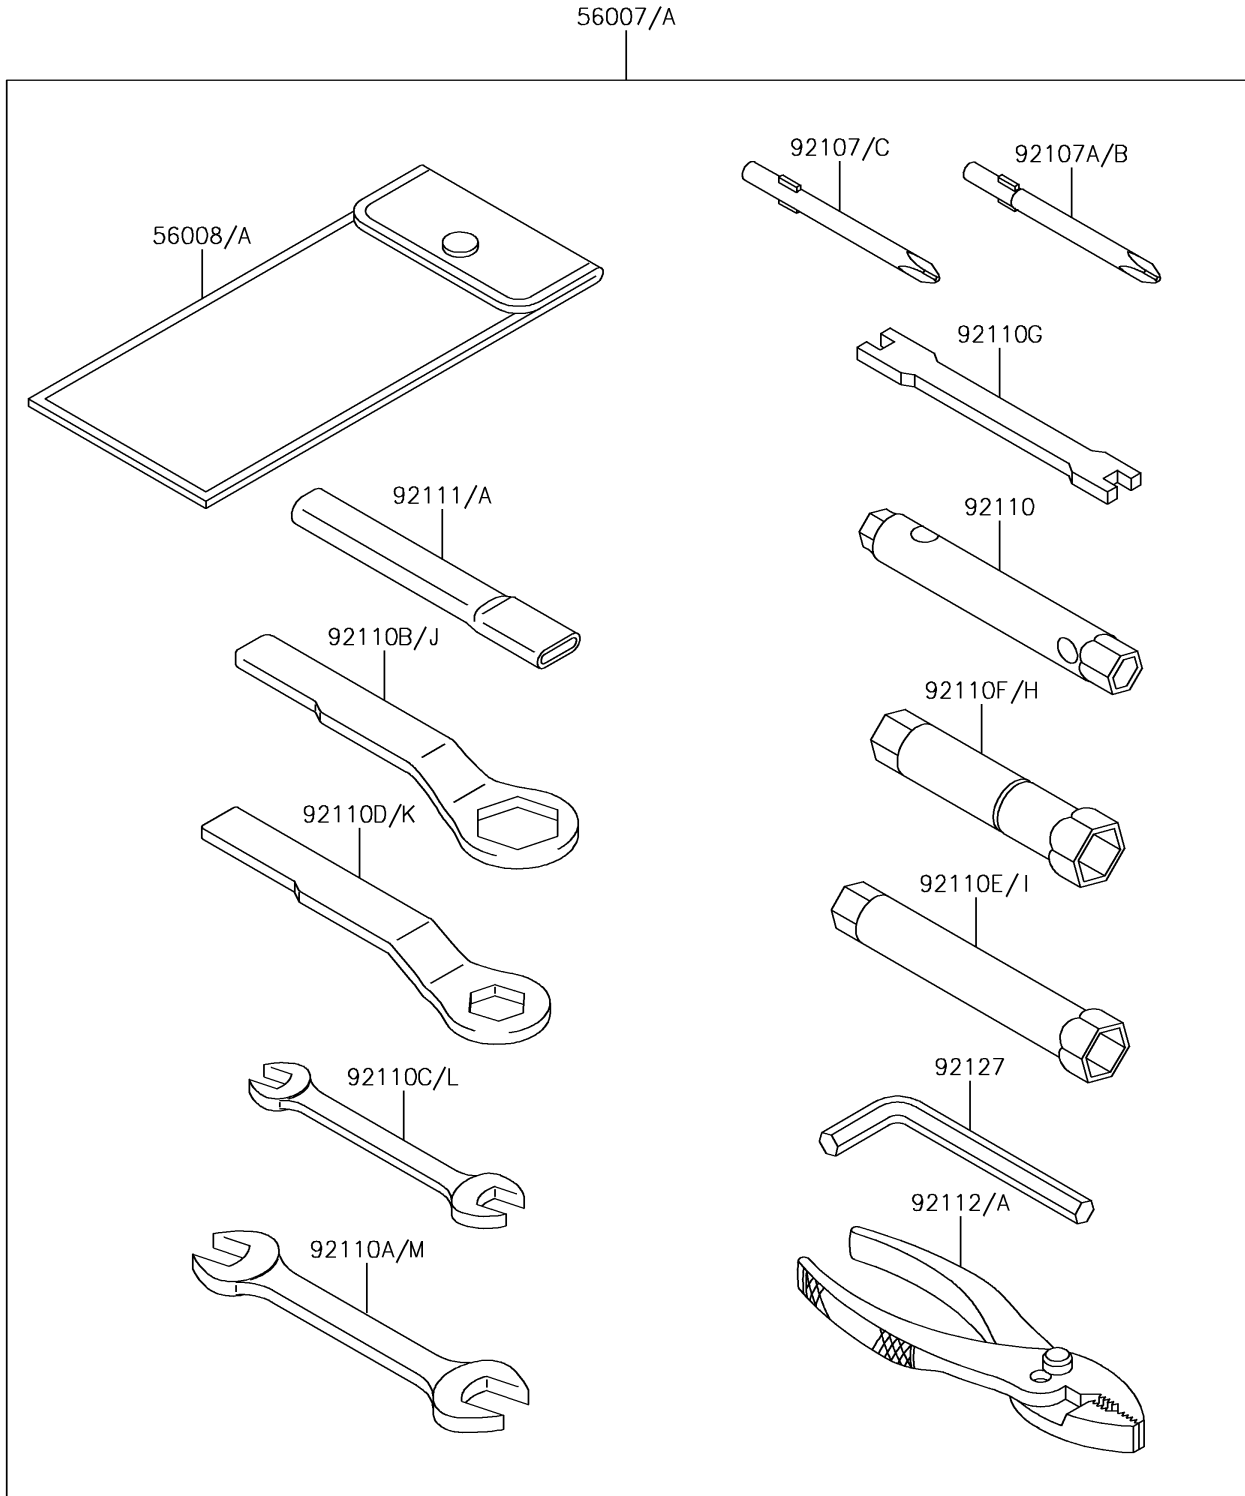

2018 KLR™ 650 CAMO PARTS DIAGRAM

Owner's Tools

F2810

2018 KLR™ 650 CAMO PARTS LIST

Owner's Tools

ITEM NAME	PART NUMBER	QUANTITY
TOOL-KIT (Ref # 56007A)	56007-0127	1
BAG,TOOL (Ref # 56008)	56008-0036	1
TOOL-DRIVER,#2PHILLIPS (Ref # 92107)	92107-0020	1
TOOL-DRIVER,#3PHILLIPS (Ref # 92107A)	92107-0021	1
TOOL-WRENCH,BOX,8X10 (Ref # 92110)	92110-0049	1
TOOL-WRENCH,OPEN END,14X17 (Ref # 92110A)	92110-0057	1
TOOL-WRENCH,BOX END,27MM (Ref # 92110B)	92110-0065	1
TOOL-WRENCH,OPEN END,10X12 (Ref # 92110C)	92110-0564	1
TOOL-WRENCH,BOX END,19MM (Ref # 92110D)	92110-0578	1
TOOL-WRENCH,BOX,12MM (Ref # 92110E)	92110-0579	1
TOOL-WRENCH,BOX,18MM (Ref # 92110F)	92110-0580	1
TOOL-BAR,WRENCH (Ref # 92111)	92111-0008	1
TOOL-PLIERS (Ref # 92112)	92112-0007	1
TOOL-WRENCH,ALLEN,6MM (Ref # 92127)	92127-003	1